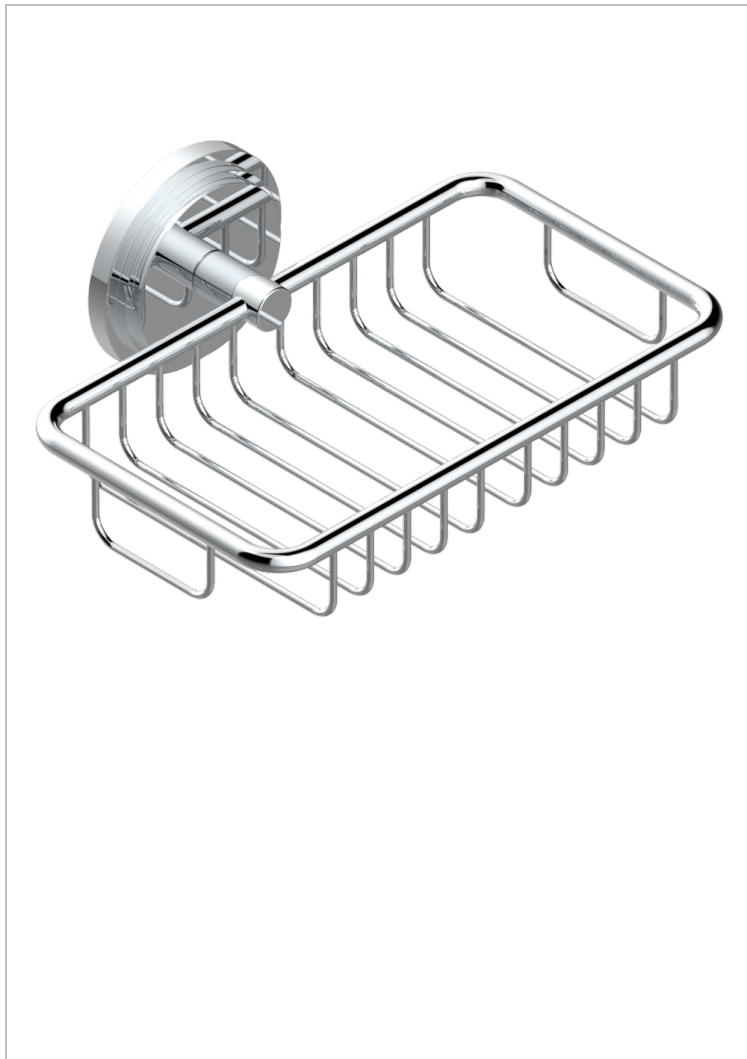

FAUBOURG BLACK PORCELAIN WITH LEVER HANDLES

G2M-620

Soap basket, wall mounted 6"1/4 x 3"5/8

CHARACTERISTIC

- Faubourg Black Porcelain with lever handles
- Soap basket, wall mounted 6"1/4 x 3"5/8

AVAILABLE FINITIONS

Black ceram - D30
Blush PVD - H62
Brass color PVD - H49
Brown bronze color PVD - F33
Chrome polished - A02
Chrome polished / gold polished - G02

Gold color PVD - H52
Gold mat - F07
Gold polished - F01
Graphite PVD - H64
Matt Umber PVD - H67
Matt blush PVD - H60