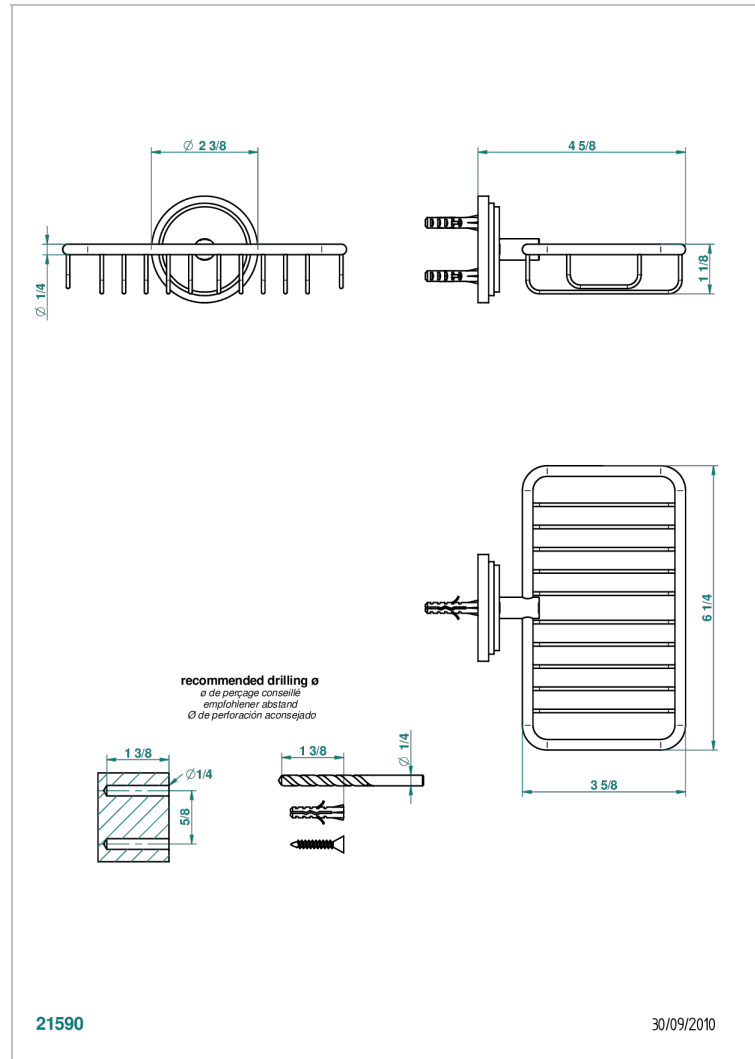

FAUBOURG BLACK PORCELAIN WITH LEVER HANDLES

G2M-620

Soap basket, wall mounted 6"1/4 x 3"5/8

CHARACTERISTIC

- Faubourg Black Porcelain with lever handles
- Soap basket, wall mounted 6"1/4 x 3"5/8

AVAILABLE FINITIONS