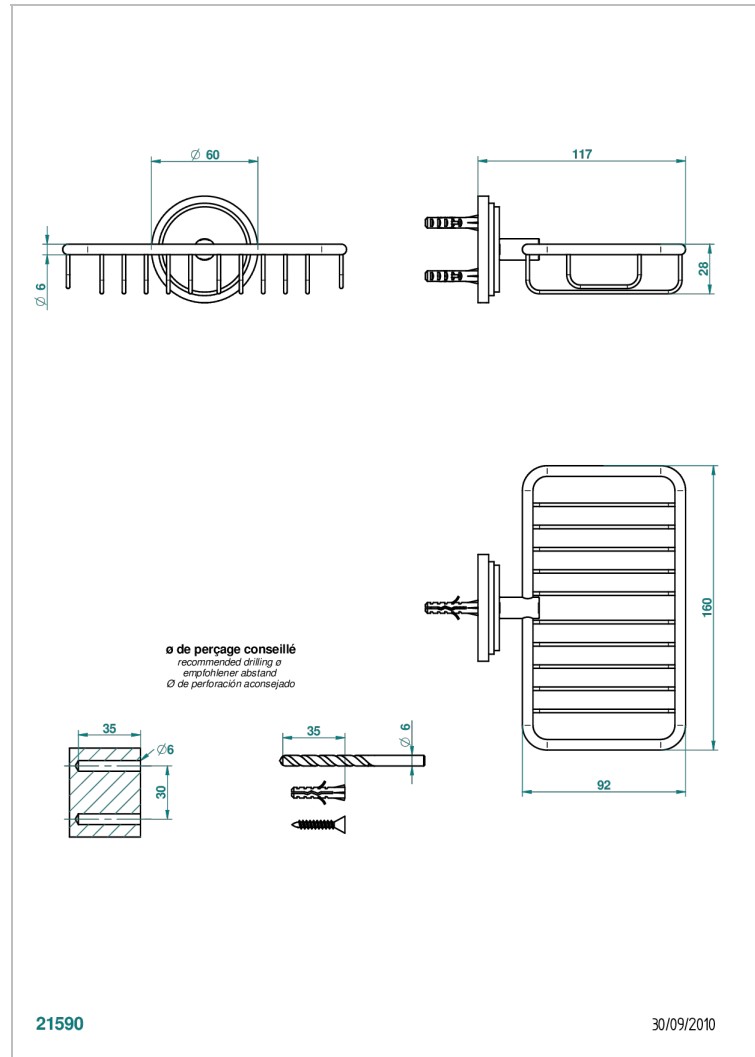

# FAUBOURG BLACK PORCELAIN

G2L-620

Soap basket, wall mounted 6"1/4 x 3"5/8

THG<sup>®</sup>  
PARIS

## CHARACTERISTIC

- Faubourg Black Porcelain
- Soap basket, wall mounted 6"1/4 x 3"5/8