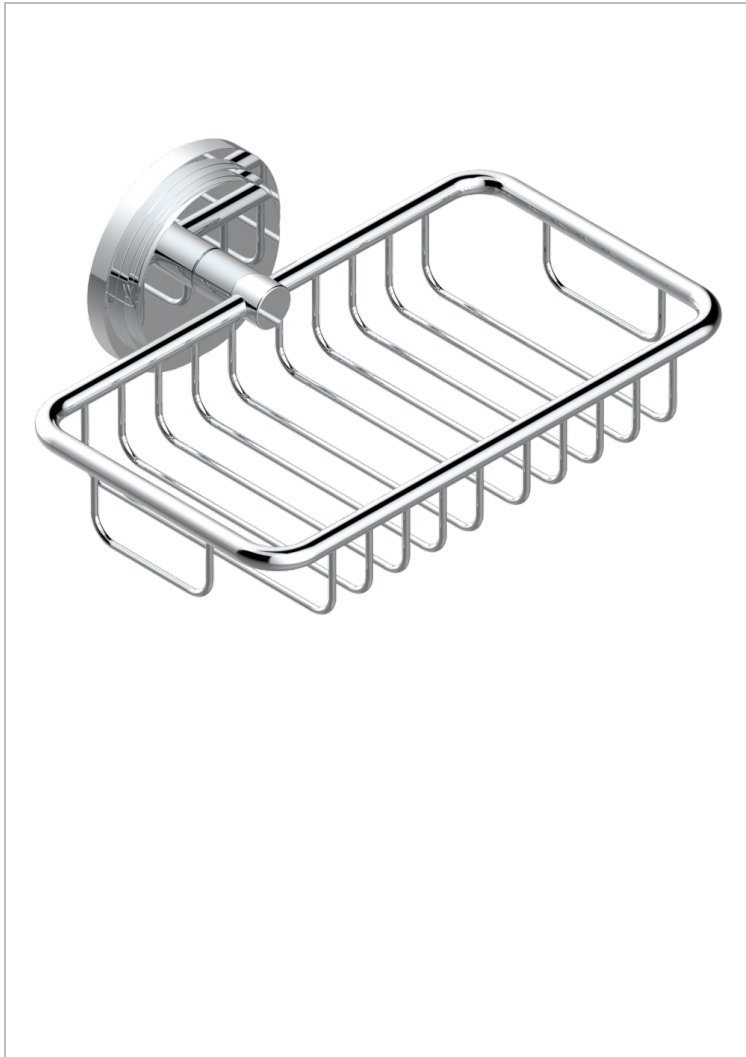

# FAUBOURG BLACK PORCELAIN

G2L-620

Soap basket, wall mounted 6"1/4 x 3"5/8

THG<sup>®</sup>  
PARIS

## CHARACTERISTIC

- Faubourg Black Porcelain
- Soap basket, wall mounted 6"1/4 x 3"5/8