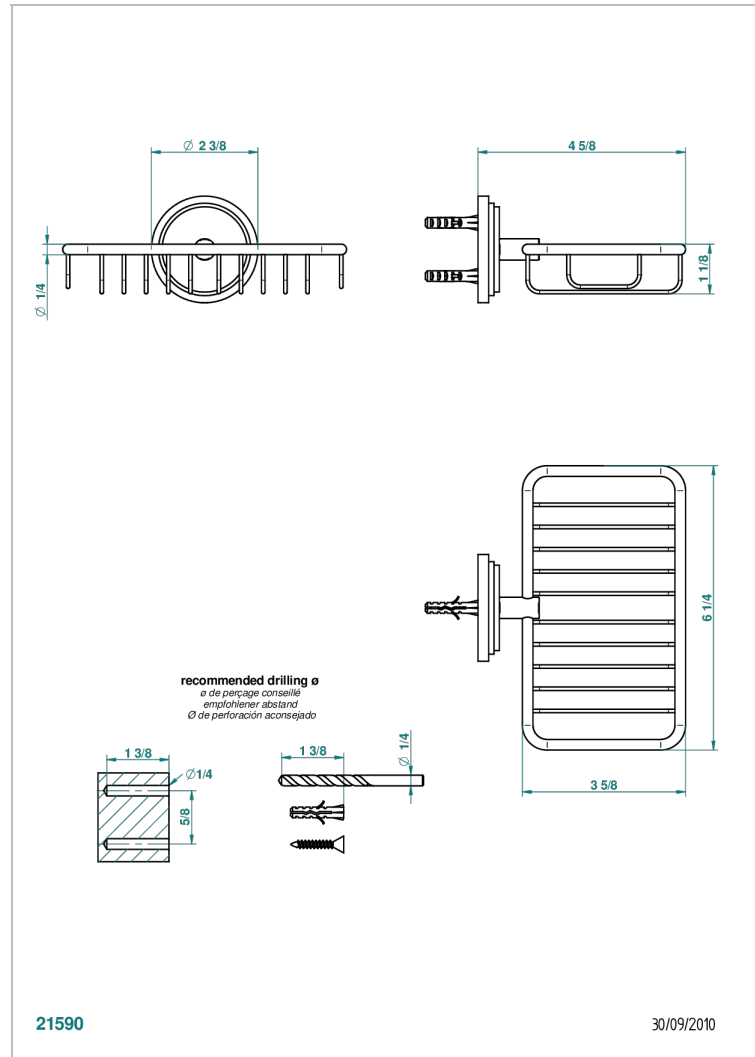

FAUBOURG BLACK PORCELAIN

G2L-620

Soap basket, wall mounted 6"1/4 x 3"5/8

THG[®]
PARIS

CHARACTERISTIC

- Faubourg Black Porcelain
- Soap basket, wall mounted 6"1/4 x 3"5/8

AVAILABLE FINITIONS

Black ceram - D30
Blush PVD - H62
Brass color PVD - H49
Brown bronze color PVD - F33
Chrome polished - A02
Chrome polished / gold polished - G02