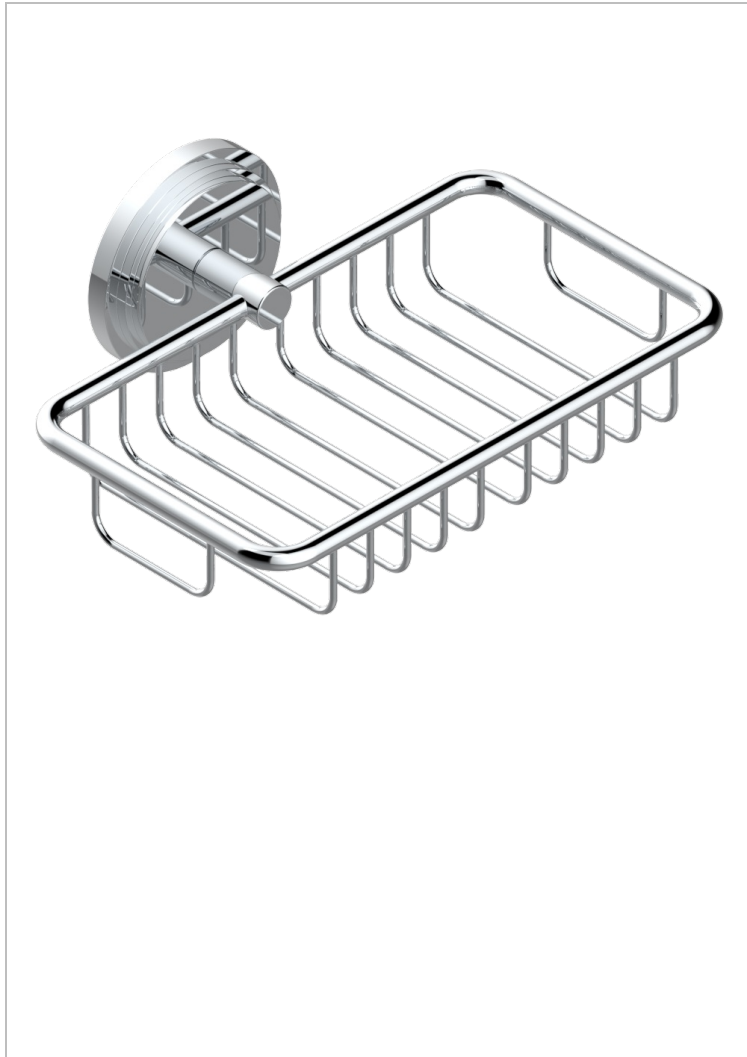

FAUBOURG BLACK PORCELAIN

G2L-620

Soap basket, wall mounted 6"1/4 x 3"5/8

THG[®]
PARIS

CHARACTERISTIC

- Faubourg Black Porcelain
- Soap basket, wall mounted 6"1/4 x 3"5/8

AVAILABLE FINITIONS

Black ceram - D30
Blush PVD - H62
Brass color PVD - H49
Brown bronze color PVD - F33
Chrome polished - A02
Chrome polished / gold polished - G02

Gold color PVD - H52
Gold mat - F07
Gold polished - F01
Graphite PVD - H64
Matt Umber PVD - H67
Matt blush PVD - H60

Matt brass color PVD - H50
Matt brown bronze color PVD - F34
Matt chrome (American satin) - C02
Matt gold color PVD - H53
Matt graphite PVD - H65
Matt nickel (American satin) - C01

Matt nickel color PVD - H56
Natural smoked Brass - A13
Nickel antique / Sovereign - H28
Nickel color PVD - H55
Nickel polished - B01
Soft gold - F30

Soft matt gold - F31
Umber PVD - H66