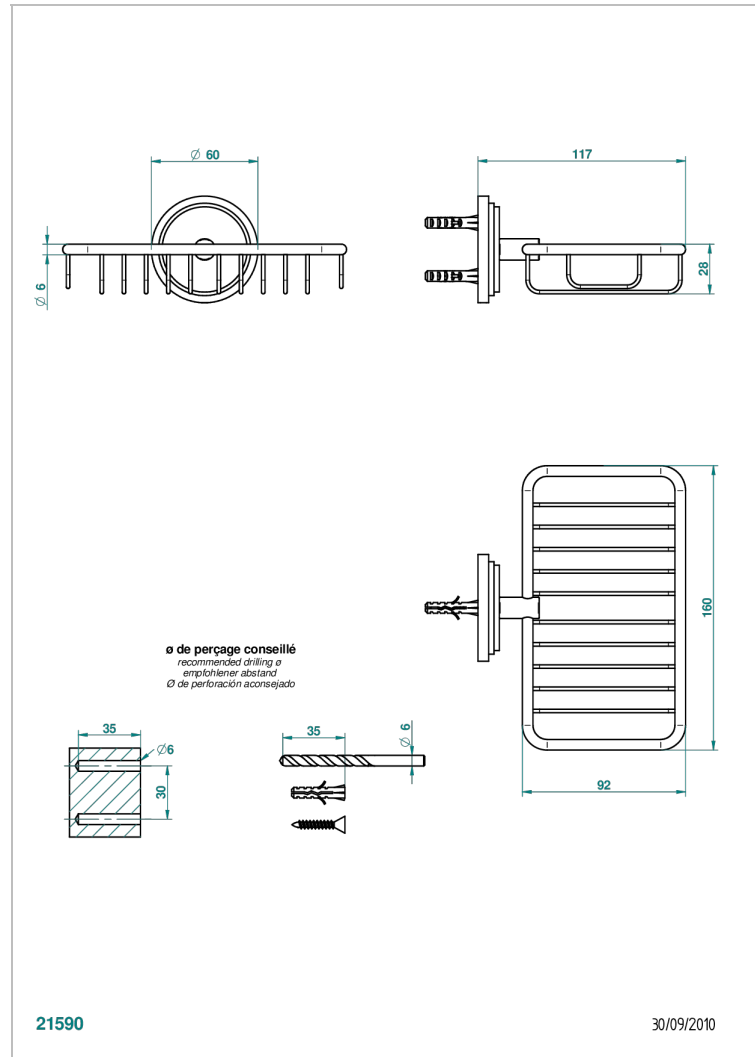

# FAUBOURG BLACK PORCELAIN

G2L-620

Net soap dish with flange, 160 x 95 mm

THG<sup>®</sup>  
PARIS

## CHARACTERISTIC

- Faubourg Black Porcelain
- Net soap dish with flange, 160 x 95 mm