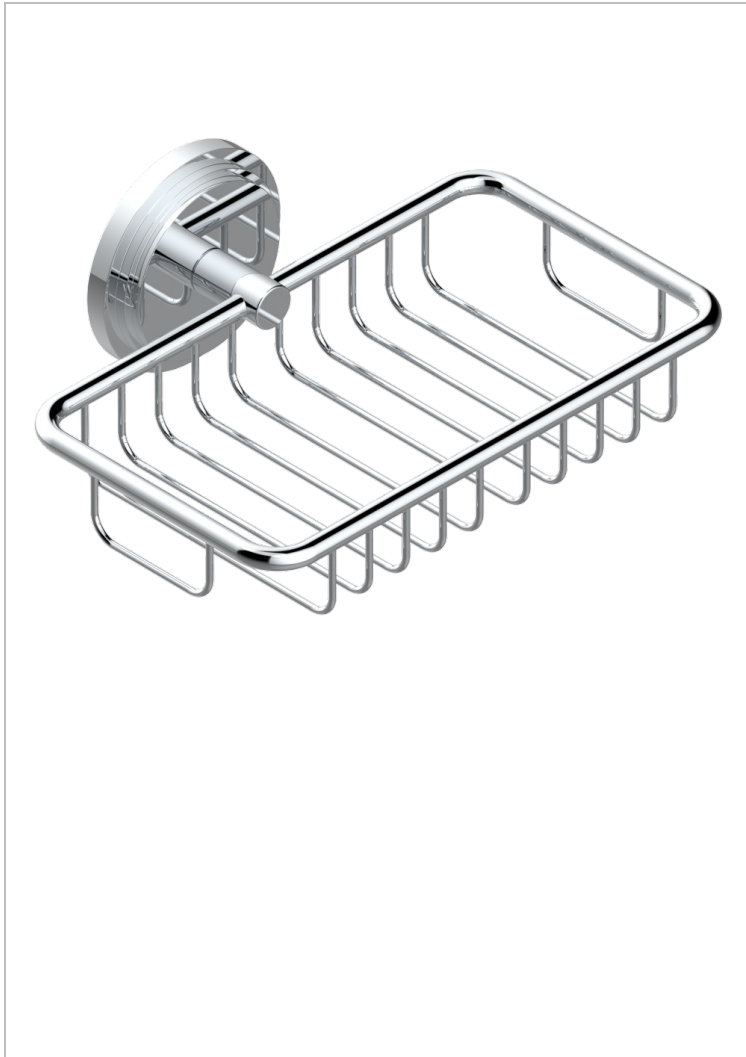

# FAUBOURG BLACK PORCELAIN

G2L-620

Net soap dish with flange, 160 x 95 mm

THG<sup>®</sup>  
PARIS

## CHARACTERISTIC

- Faubourg Black Porcelain
- Net soap dish with flange, 160 x 95 mm

## AVAILABLE FINITIONS

Antique nickel - H28  
Black ceram - D30  
Blush PVD - H62  
Brass color PVD - H49  
Brown bronze color PVD - F33  
Gold color PVD - H52

Graphite PVD - H64  
Matt Umber PVD - H67  
Matt blush PVD - H60  
Matt brass color PVD - H50  
Matt brown bronze color PVD - F34  
Matt chrome - C02