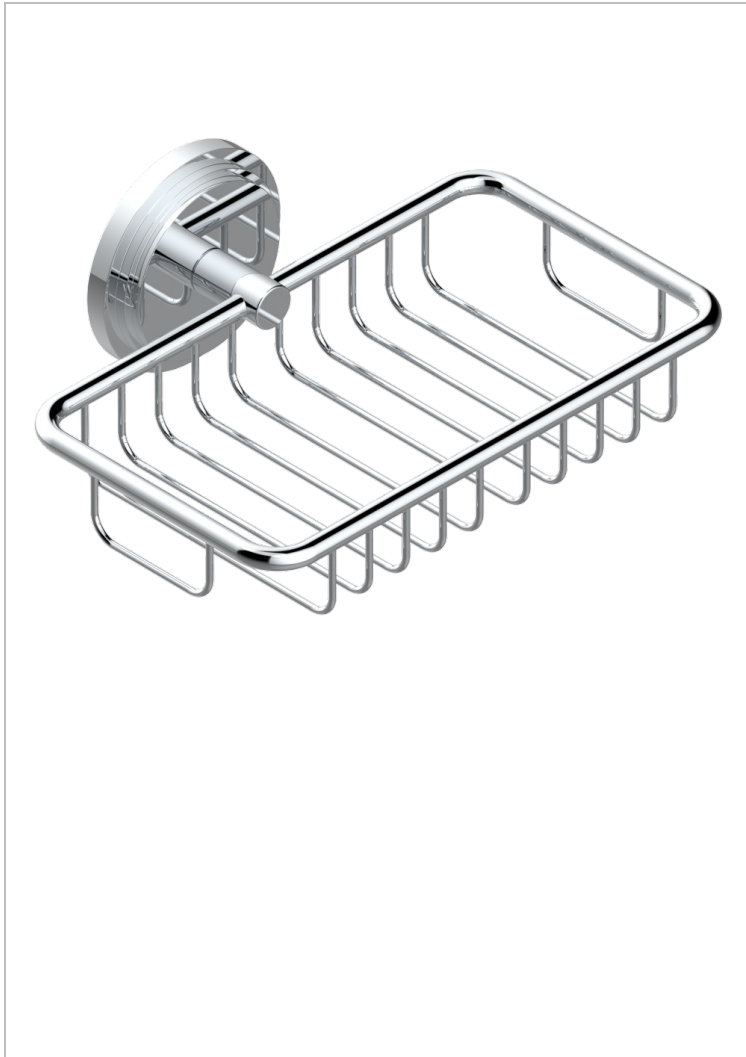

FAUBOURG BLACK PORCELAIN

G2L-620

Net soap dish with flange, 160 x 95 mm

CHARACTERISTIC

- Faubourg Black Porcelain
- Net soap dish with flange, 160 x 95 mm

AVAILABLE FINITIONS

Antique nickel - H28
Black ceram - D30
Blush PVD - H62
Brass color PVD - H49
Brown bronze color PVD - F33
Gold color PVD - H52

Graphite PVD - H64
Matt Umber PVD - H67
Matt blush PVD - H60
Matt brass color PVD - H50
Matt brown bronze color PVD - F34
Matt chrome - C02

Matt gold - F07
Matt gold color PVD - H53
Matt graphite PVD - H65
Matt nickel (color finish) - C01
Matt nickel color PVD - H56
Natural smoked Brass - A13

Nickel color PVD - H55
Polished chrome (color finish) - A02
Polished chrome / Polished gold (color finish) - G02
Polished gold (color finish) - F01
Polished nickel - B01
Soft gold - F30

Soft matt gold - F31
Umber PVD - H66