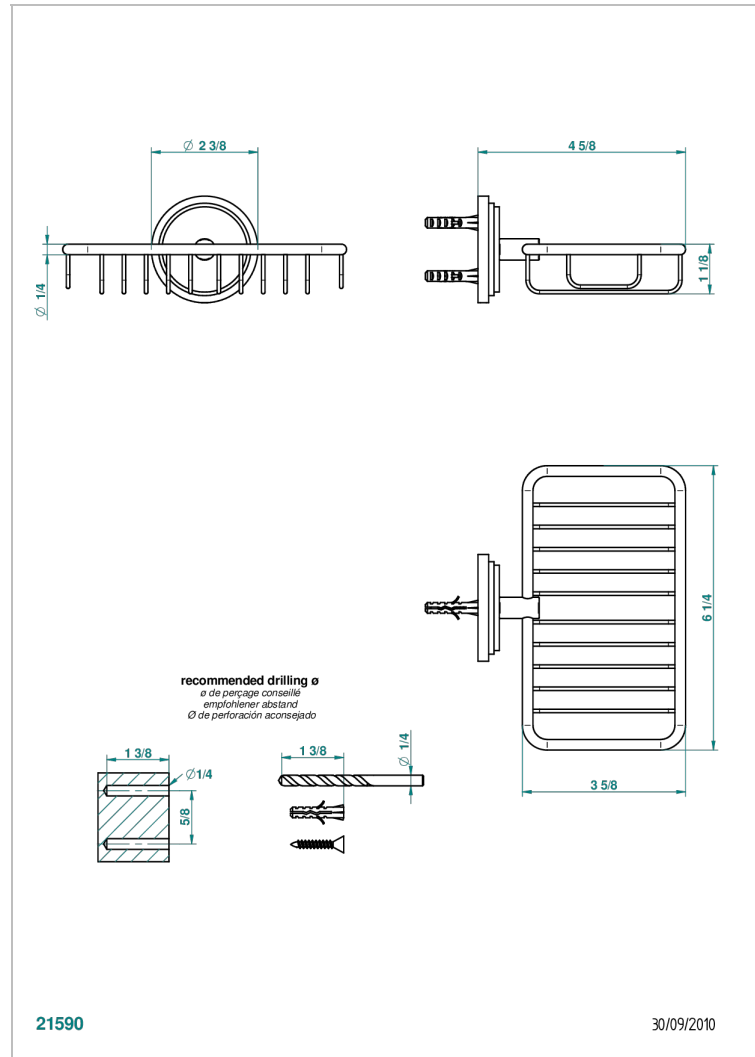

FAUBOURG BLACK PORCELAIN

G2L-620

Net soap dish with flange, 160 x 95 mm

CHARACTERISTIC

- Faubourg Black Porcelain
- Net soap dish with flange, 160 x 95 mm

AVAILABLE FINITIONS

Antique nickel - H28
Black ceram - D30
Blush PVD - H62
Brass color PVD - H49
Brown bronze color PVD - F33
Gold color PVD - H52