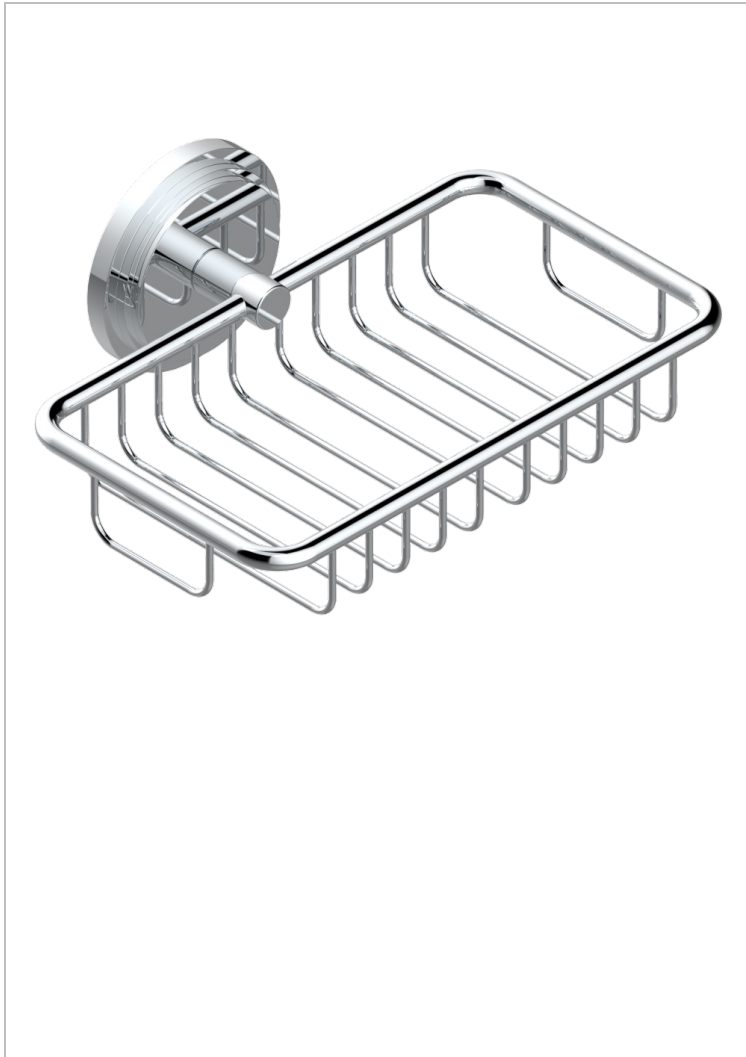

FAUBOURG WHITE PORCELAIN

G2K-620

Net soap dish with flange, 160 x 95 mm

THG[®]
PARIS

21590

30/09/2010

CHARACTERISTIC

- Faubourg White Porcelain
- Net soap dish with flange, 160 x 95 mm

AVAILABLE FINITIONS

Antique nickel - H28
Black ceram - D30
Blush PVD - H62
Brass color PVD - H49
Brown bronze color PVD - F33
Gold color PVD - H52

Graphite PVD - H64
Matt Umber PVD - H67
Matt blush PVD - H60
Matt brass color PVD - H50
Matt brown bronze color PVD - F34
Matt chrome - C02