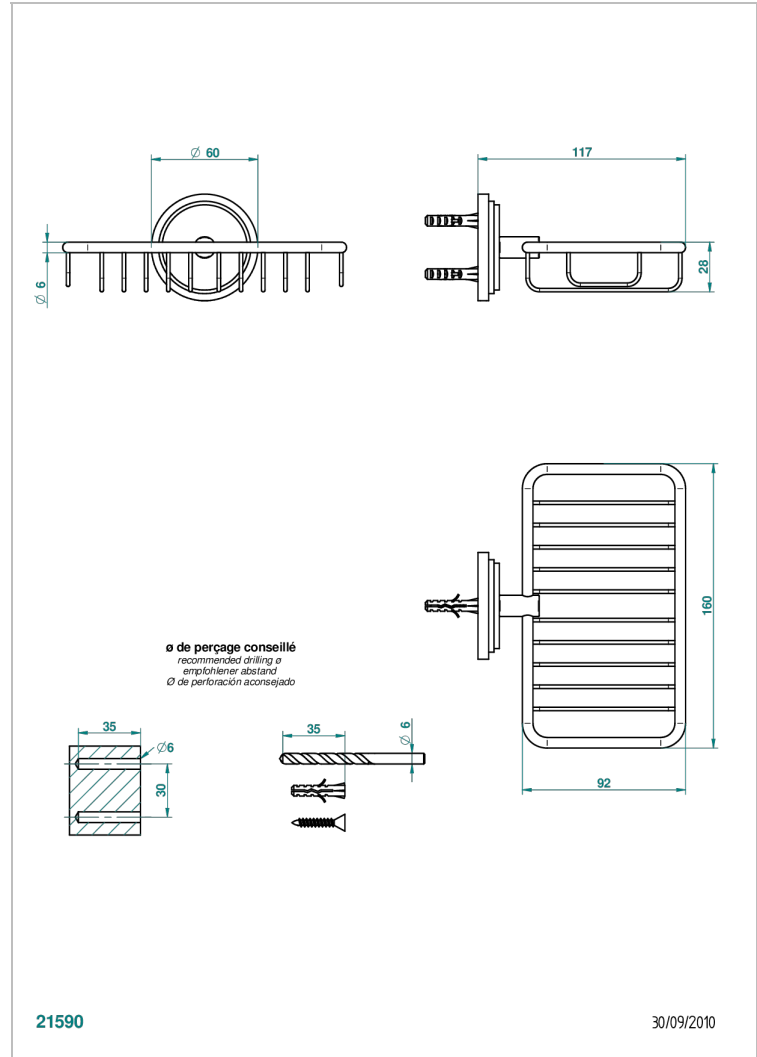

FAUBOURG WHITE PORCELAIN

G2K-620

Net soap dish with flange, 160 x 95 mm

THG[®]
PARIS

21590

30/09/2010

CHARACTERISTIC

- Faubourg White Porcelain
- Net soap dish with flange, 160 x 95 mm