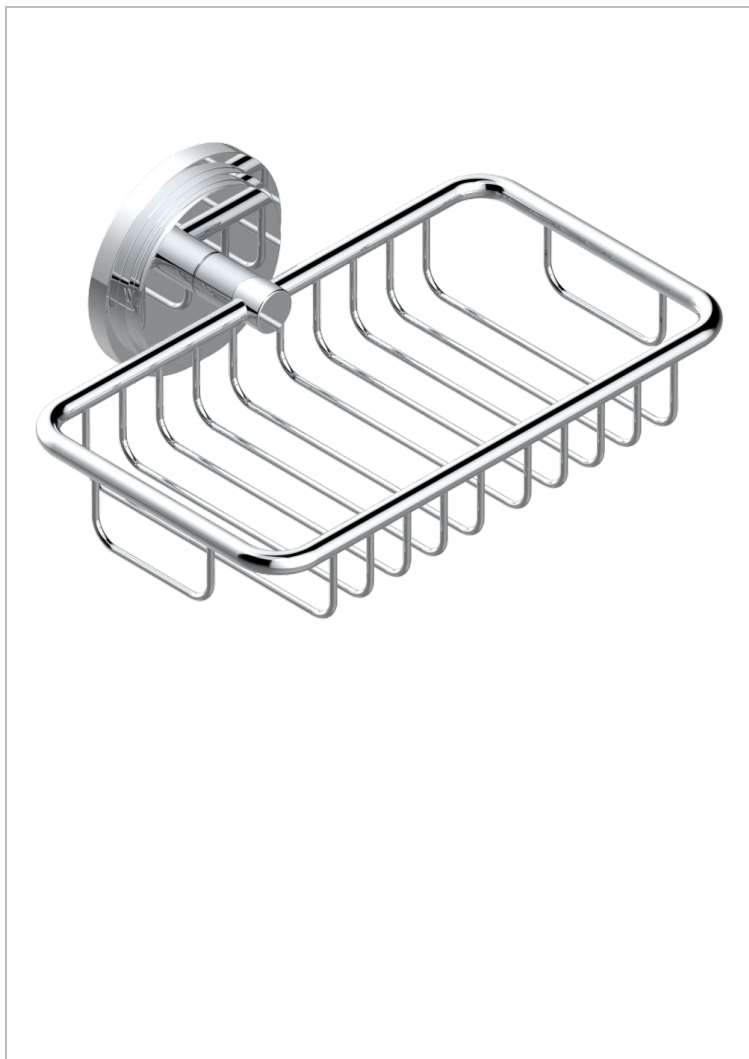

FAUBOURG WHITE PORCELAIN

G2K-620

Net soap dish with flange, 160 x 95 mm

CHARACTERISTIC

- Faubourg White Porcelain
- Net soap dish with flange, 160 x 95 mm

AVAILABLE FINITIONS

Antique nickel - H28
 Black ceram - D30
 Blush PVD - H62
 Brass color PVD - H49
 Brown bronze color PVD - F33
 Gold color PVD - H52

Nickel color PVD - H55
 Polished chrome (color finish) - A02
 Polished chrome / Polished gold (color finish) - G02
 Polished gold (color finish) - F01
 Polished nickel - B01
 Soft gold - F30

Soft matt gold - F31
 Umber PVD - H66