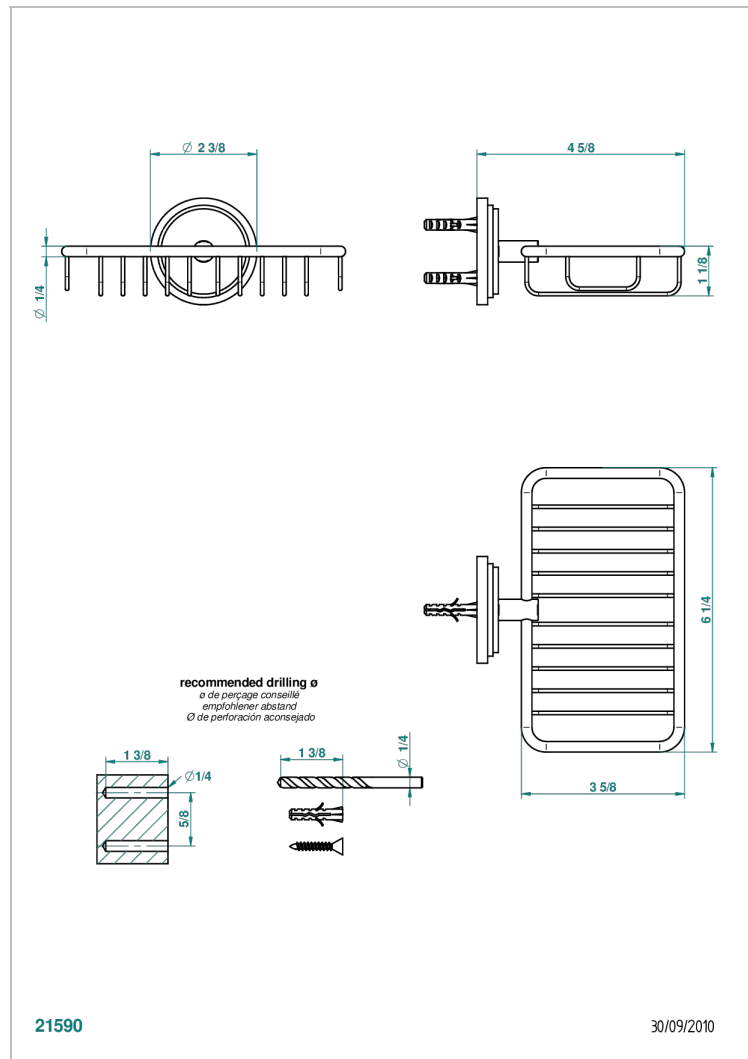

FAUBOURG WHITE PORCELAIN

G2K-620

Net soap dish with flange, 160 x 95 mm

CHARACTERISTIC

- Faubourg White Porcelain
- Net soap dish with flange, 160 x 95 mm

AVAILABLE FINITIONS

Antique nickel - H28
 Black ceram - D30
 Blush PVD - H62
 Brass color PVD - H49
 Brown bronze color PVD - F33
 Gold color PVD - H52