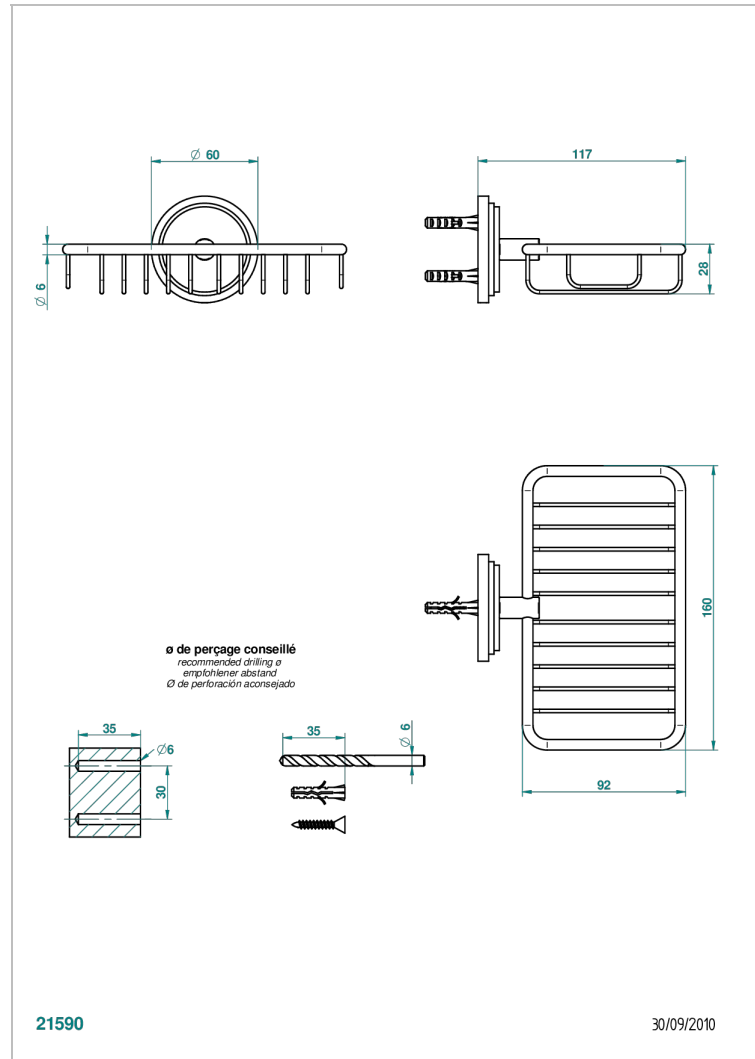

FAUBOURG WHITE PORCELAIN WITH LEVER HANDLES

G2J-620

Soap basket, wall mounted 6"1/4 x 3"5/8

CHARACTERISTIC

- Faubourg White Porcelain with lever handles
- Soap basket, wall mounted 6"1/4 x 3"5/8

AVAILABLE FINITIONS