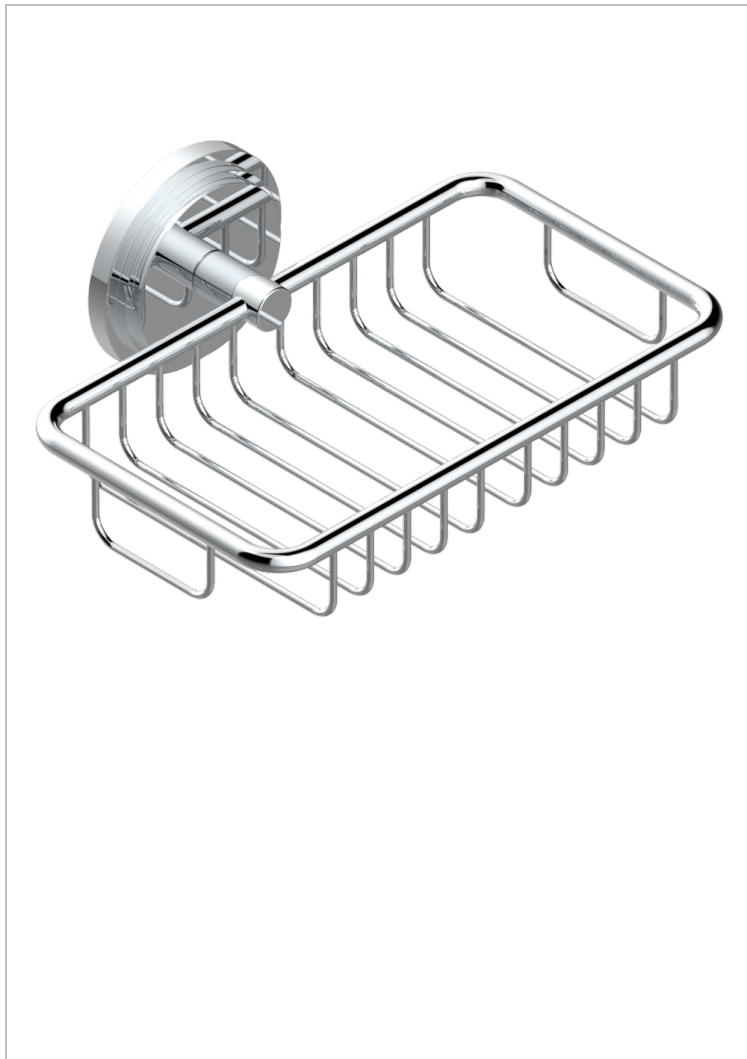

FAUBOURG WHITE PORCELAIN WITH LEVER HANDLES

G2J-620

Soap basket, wall mounted 6"1/4 x 3"5/8

CHARACTERISTIC

- Faubourg White Porcelain with lever handles
- Soap basket, wall mounted 6"1/4 x 3"5/8

AVAILABLE FINITIONS

Black ceram - D30
Blush PVD - H62
Brass color PVD - H49
Brown bronze color PVD - F33
Chrome polished - A02
Chrome polished / gold polished - G02

Gold color PVD - H52
Gold mat - F07
Gold polished - F01
Graphite PVD - H64
Matt Umber PVD - H67
Matt blush PVD - H60