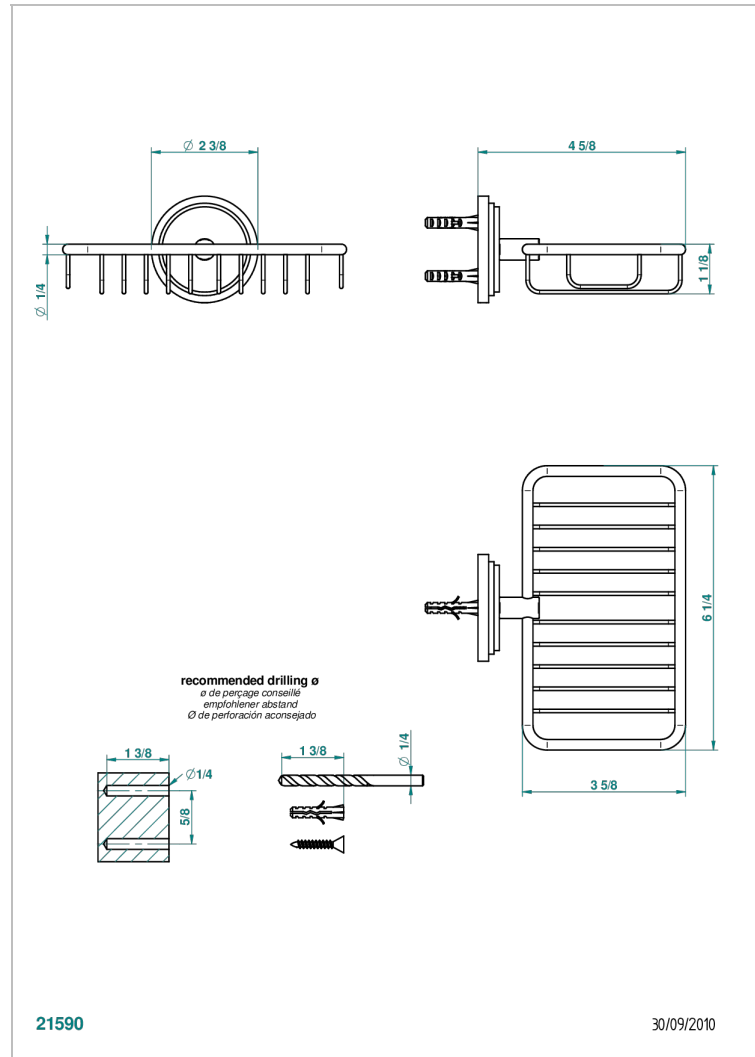

# FAUBOURG WHITE PORCELAIN WITH LEVER HANDLES

G2J-620

Soap basket, wall mounted 6"1/4 x 3"5/8

## CHARACTERISTIC

- Faubourg White Porcelain with lever handles
- Soap basket, wall mounted 6"1/4 x 3"5/8