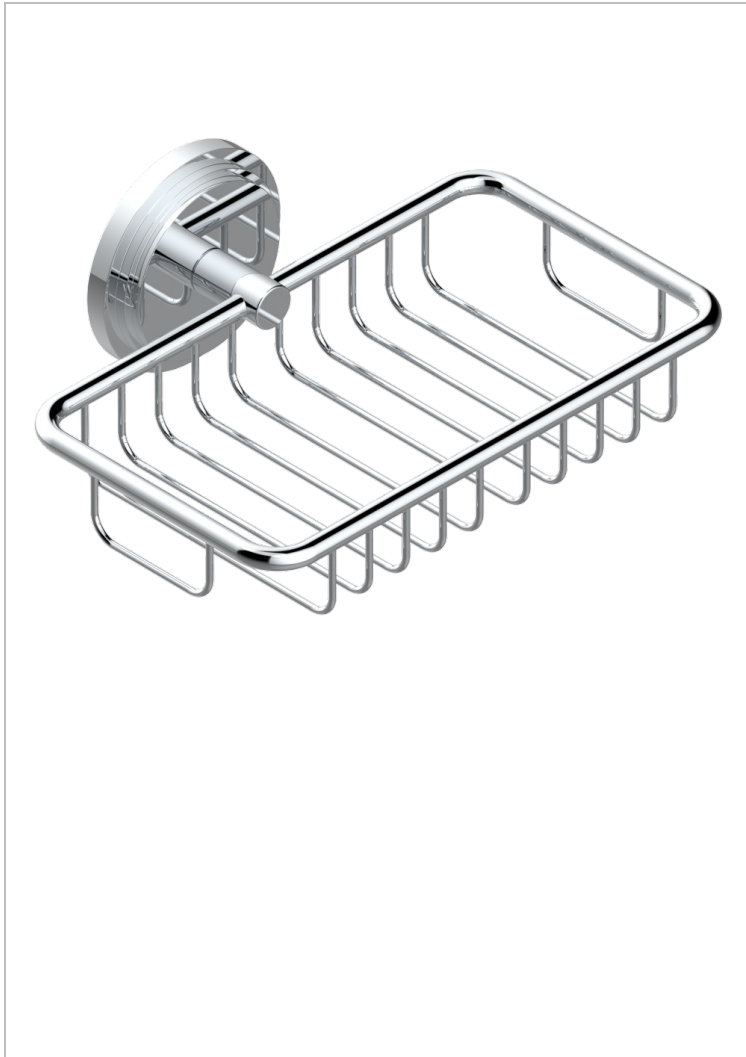

# FAUBOURG WHITE PORCELAIN WITH LEVER HANDLES

G2J-620

Soap basket, wall mounted 6"1/4 x 3"5/8

## CHARACTERISTIC

- Faubourg White Porcelain with lever handles
- Soap basket, wall mounted 6"1/4 x 3"5/8