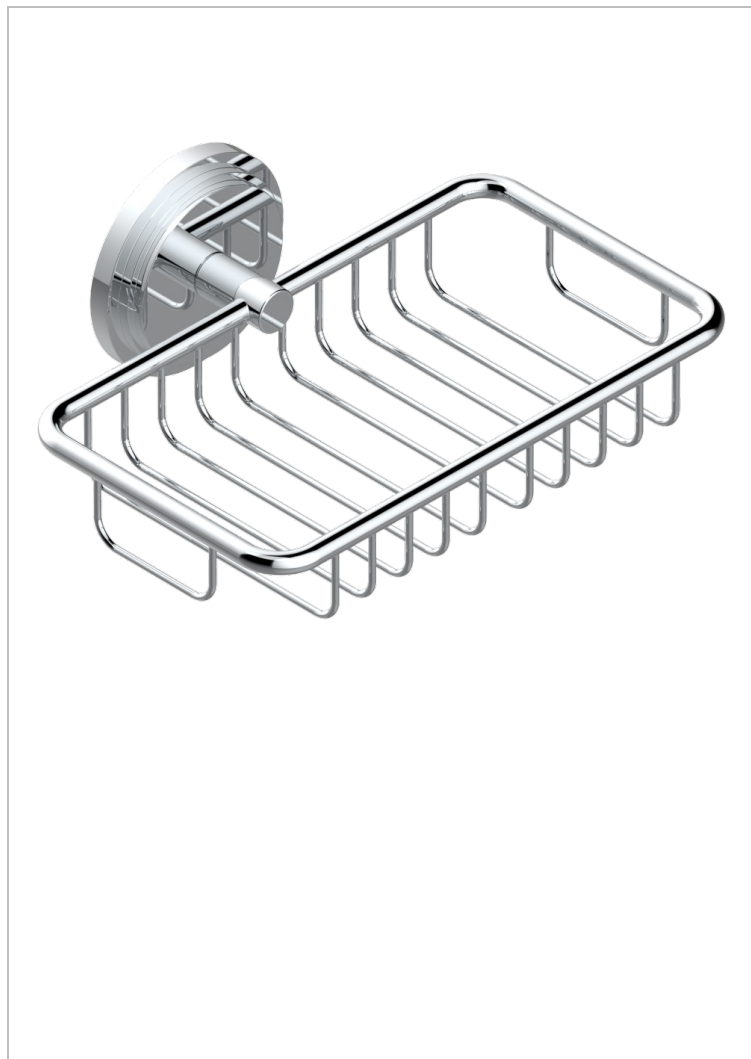

FAUBOURG WHITE PORCELAIN WITH LEVER

G2J-620

Net soap dish with flange, 160 x 95 mm

CHARACTERISTIC

- Faubourg White Porcelain with lever
- Net soap dish with flange, 160 x 95 mm

AVAILABLE FINITIONS

Antique nickel - H28
Black ceram - D30
Blush PVD - H62
Brass color PVD - H49
Brown bronze color PVD - F33
Gold color PVD - H52

Nickel color PVD - H55
Polished chrome (color finish) - A02
Polished chrome / Polished gold (color finish) - G02
Polished gold (color finish) - F01
Polished nickel - B01
Soft gold - F30

Soft matt gold - F31
Umber PVD - H66