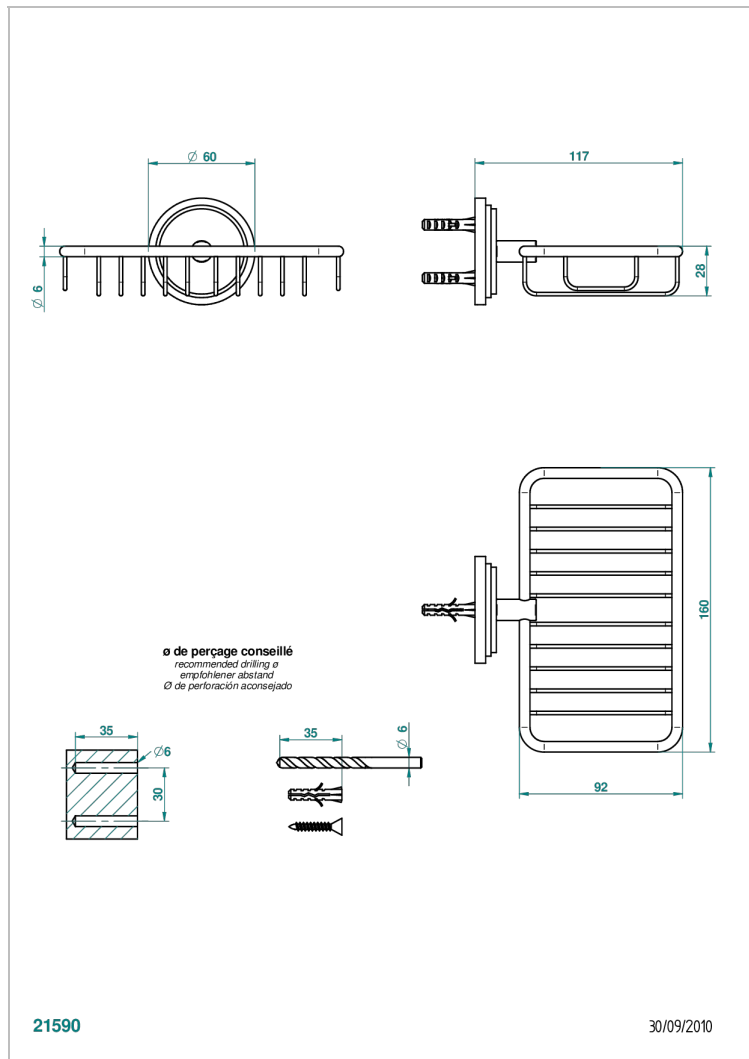

FAUBOURG WHITE PORCELAIN WITH LEVER

G2J-620

Net soap dish with flange, 160 x 95 mm

CHARACTERISTIC

- Faubourg White Porcelain with lever
- Net soap dish with flange, 160 x 95 mm

AVAILABLE FINITIONS

Antique nickel - H28
Black ceram - D30
Blush PVD - H62
Brass color PVD - H49
Brown bronze color PVD - F33
Gold color PVD - H52

Nickel color PVD - H55
Polished chrome (color finish) - A02
Polished chrome / Polished gold (color finish) - G02
Polished gold (color finish) - F01
Polished nickel - B01
Soft gold - F30

Soft matt gold - F31
Umber PVD - H66