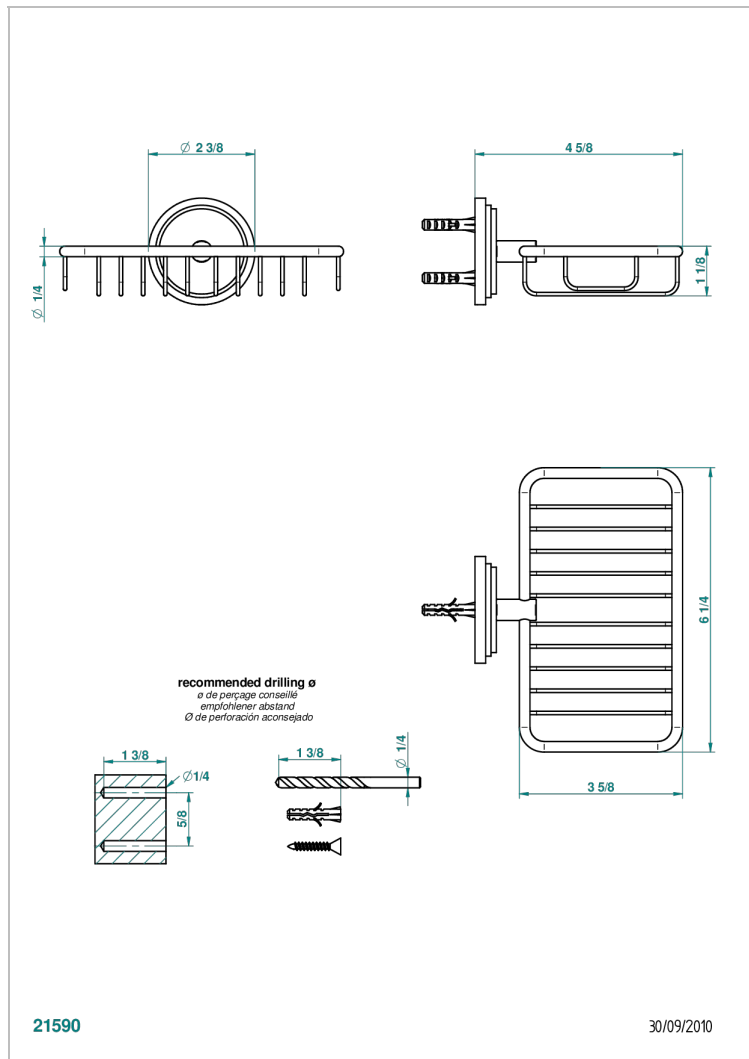

# FAUBOURG WHITE PORCELAIN WITH LEVER

G2J-620

Net soap dish with flange, 160 x 95 mm

## CHARACTERISTIC

- Faubourg White Porcelain with lever
- Net soap dish with flange, 160 x 95 mm