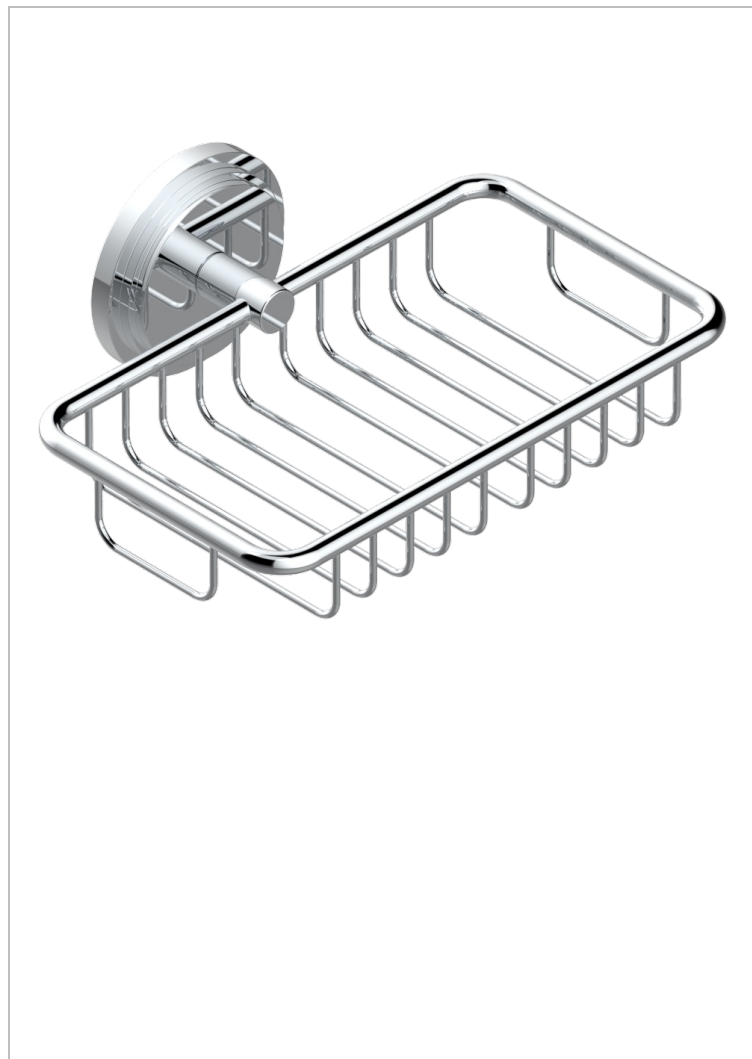

# FAUBOURG WHITE PORCELAIN WITH LEVER

G2J-620

Net soap dish with flange, 160 x 95 mm

## CHARACTERISTIC

- Faubourg White Porcelain with lever
- Net soap dish with flange, 160 x 95 mm