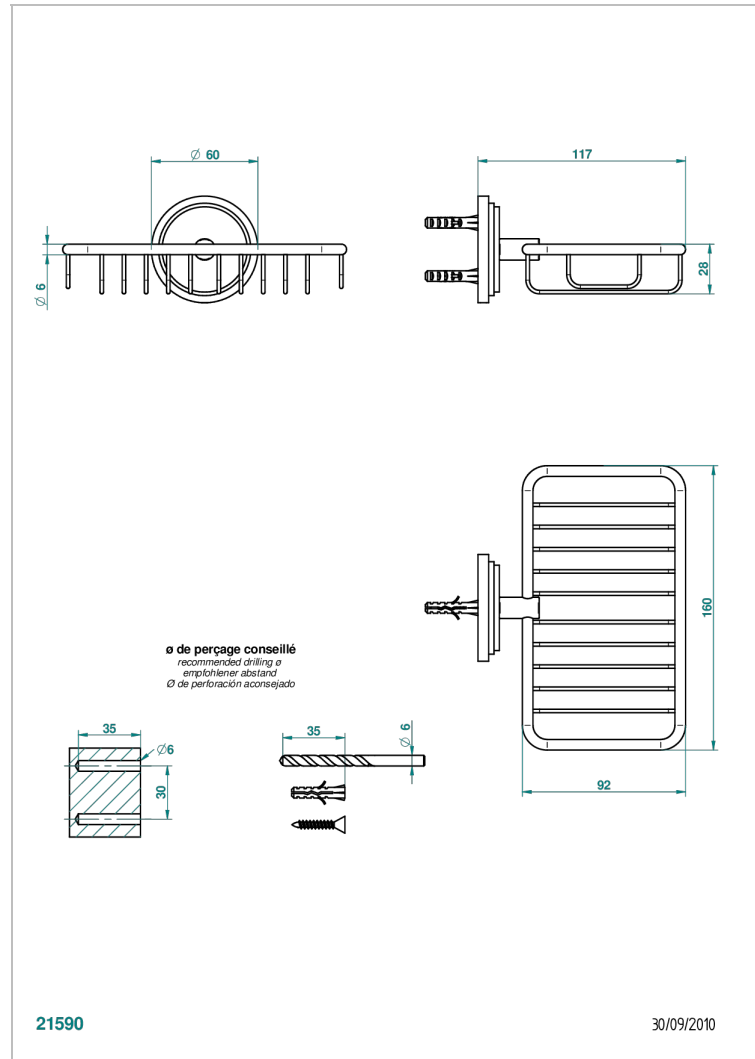

LE 9 NERO MARQUINA

G2I-620

Soap basket, wall mounted 6"1/4 x 3"5/8

THG[®]
PARIS

CHARACTERISTIC

- Le 9 Nero Marquina
- Soap basket, wall mounted 6"1/4 x 3"5/8

AVAILABLE FINITIONS

Black ceram - D30
Blush PVD - H62
Brass color PVD - H49
Brown bronze color PVD - F33
Chrome polished - A02
Chrome polished / gold polished - G02