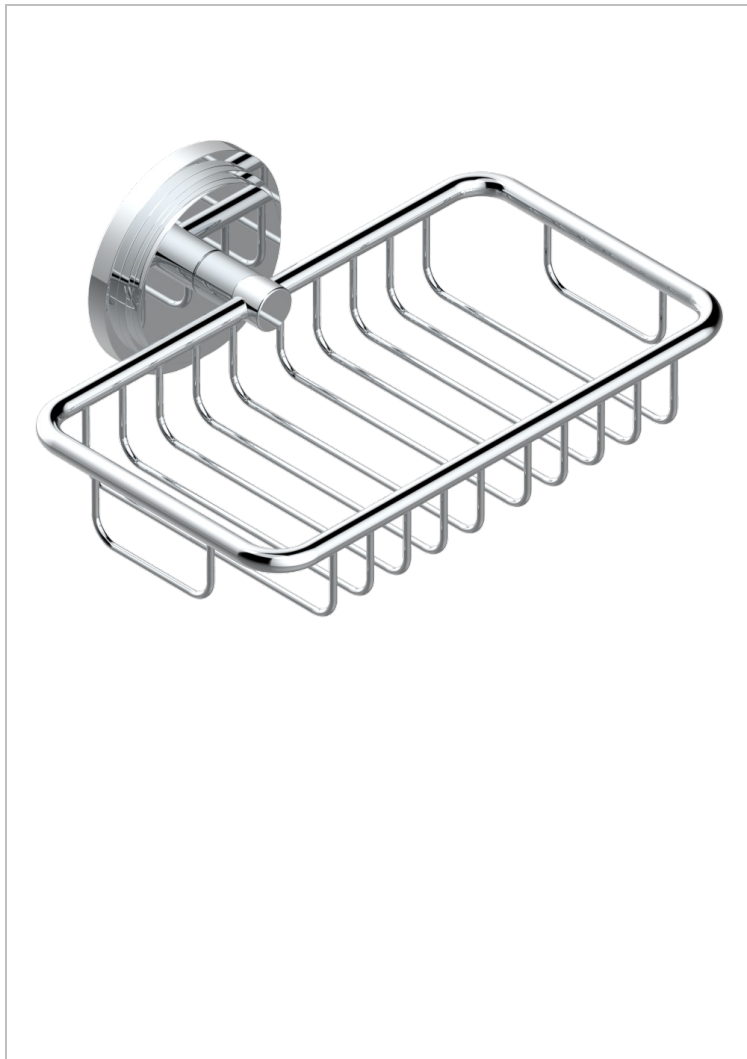

LE 9 NERO MARQUINA

G2I-620

Soap basket, wall mounted 6"1/4 x 3"5/8

THG[®]
PARIS

CHARACTERISTIC

- Le 9 Nero Marquina
- Soap basket, wall mounted 6"1/4 x 3"5/8

AVAILABLE FINITIONS

Black ceram - D30
Blush PVD - H62
Brass color PVD - H49
Brown bronze color PVD - F33
Chrome polished - A02
Chrome polished / gold polished - G02

Gold color PVD - H52
Gold mat - F07
Gold polished - F01
Graphite PVD - H64
Matt Umber PVD - H67
Matt blush PVD - H60

Matt brass color PVD - H50
Matt brown bronze color PVD - F34
Matt chrome (American satin) - C02
Matt gold color PVD - H53
Matt graphite PVD - H65
Matt nickel (American satin) - C01

Matt nickel color PVD - H56
Natural smoked Brass - A13
Nickel antique / Sovereign - H28
Nickel color PVD - H55
Nickel polished - B01
Soft gold - F30

Soft matt gold - F31
Umber PVD - H66