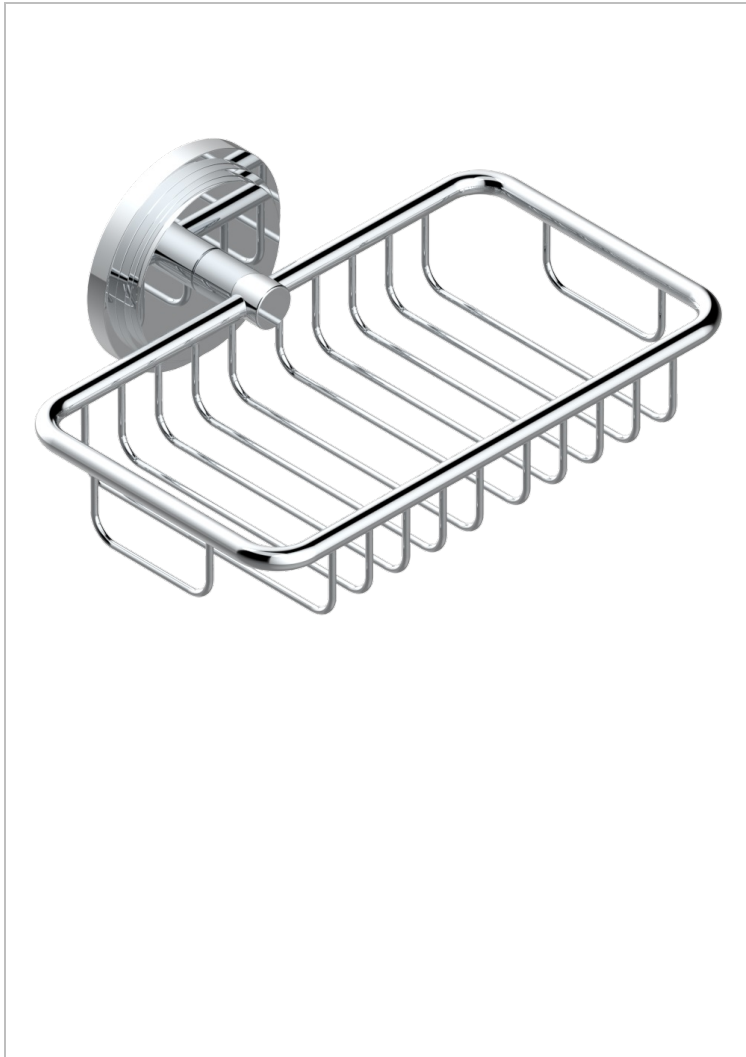

LE 9 NERO MARQUINA

G2I-620

Soap basket, wall mounted 6"1/4 x 3"5/8

THG[®]
PARIS

CHARACTERISTIC

- Le 9 Nero Marquina
- Soap basket, wall mounted 6"1/4 x 3"5/8

AVAILABLE FINITIONS

Black ceram - D30
Blush PVD - H62
Brass color PVD - H49
Brown bronze color PVD - F33
Chrome polished - A02
Chrome polished / gold polished - G02

Gold color PVD - H52
Gold mat - F07
Gold polished - F01
Graphite PVD - H64
Matt Umber PVD - H67
Matt blush PVD - H60

Matt brass color PVD - H50
Matt brown bronze color PVD - F34
Matt chrome (American satin) - C02
Matt gold color PVD - H53
Matt graphite PVD - H65
Matt nickel (American satin) - C01

Matt nickel color PVD - H56
Natural smoked Brass - A13
Nickel antique / Sovereign - H28
Nickel color PVD - H55
Nickel polished - B01
Soft gold - F30

Soft matt gold - F31
Umber PVD - H66