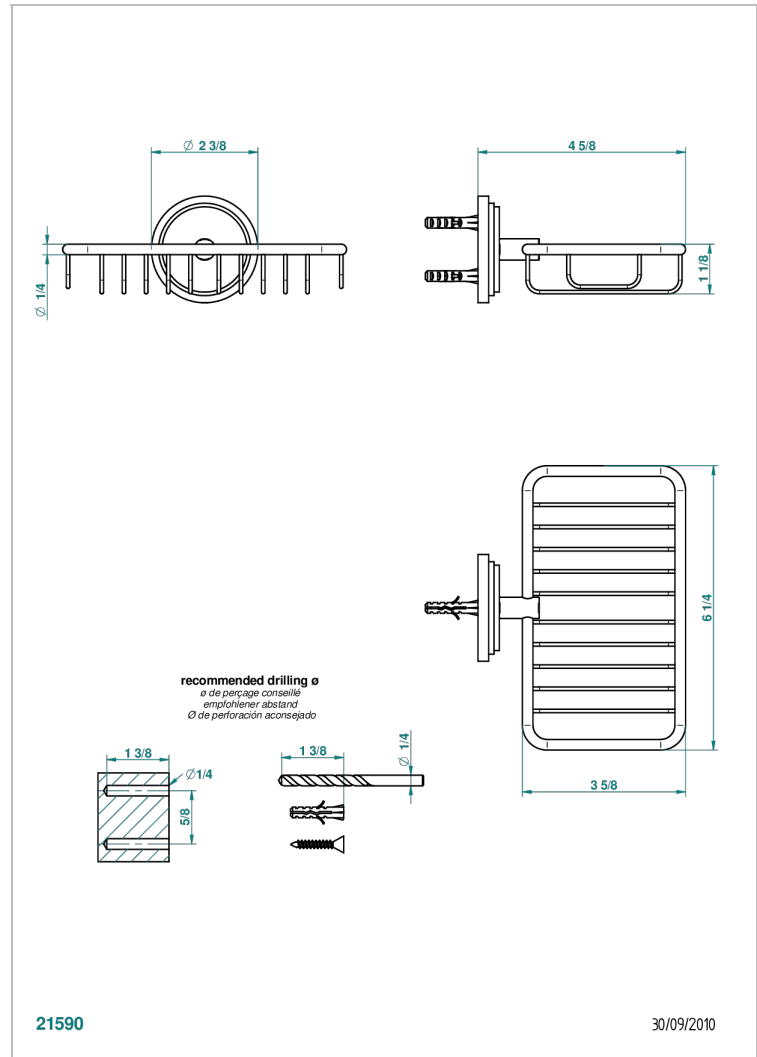

LE 9 NERO MARQUINA

G2I-620

Soap basket, wall mounted 6"1/4 x 3"5/8

THG[®]
PARIS

CHARACTERISTIC

- Le 9 Nero Marquina
- Soap basket, wall mounted 6"1/4 x 3"5/8

AVAILABLE FINITIONS

Black ceram - D30
Blush PVD - H62
Brass color PVD - H49
Brown bronze color PVD - F33
Chrome polished - A02
Chrome polished / gold polished - G02