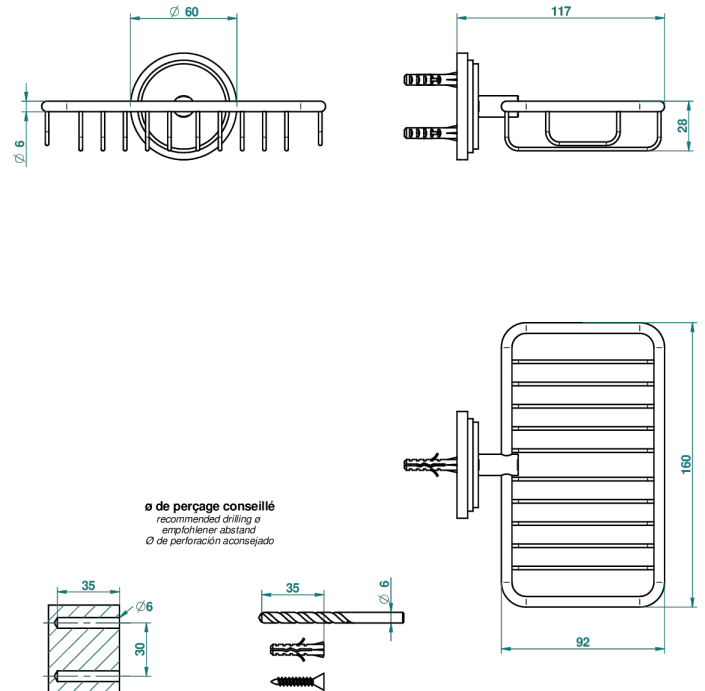

LE 9 NERO MARQUINA

G2I-620

Net soap dish with flange, 160 x 95 mm

THG[®]
PARIS

21590

30/09/2010

CHARACTERISTIC

- Le 9 Nero Marquina
- Net soap dish with flange, 160 x 95 mm