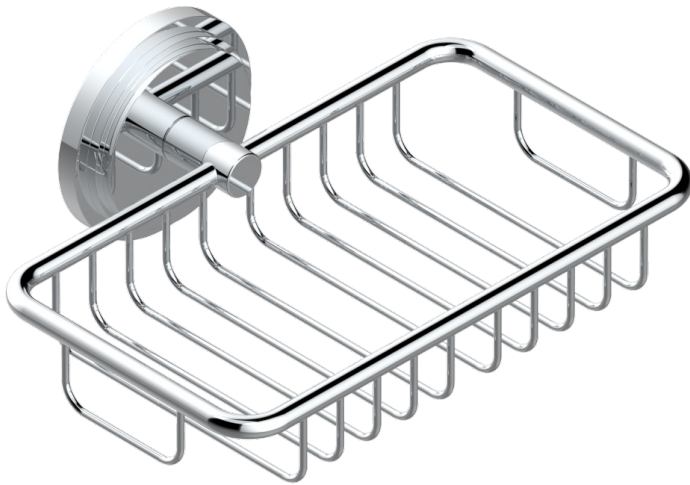

LE 9 NERO MARQUINA

G2I-620

Net soap dish with flange, 160 x 95 mm

THG[®]
PARIS

21590

30/09/2010

CHARACTERISTIC

- Le 9 Nero Marquina
- Net soap dish with flange, 160 x 95 mm

AVAILABLE FINITIONS

Antique nickel - H28
Black ceram - D30
Blush PVD - H62
Brass color PVD - H49
Brown bronze color PVD - F33
Gold color PVD - H52

Graphite PVD - H64
Matt Umber PVD - H67
Matt blush PVD - H60
Matt brass color PVD - H50
Matt brown bronze color PVD - F34
Matt chrome - C02