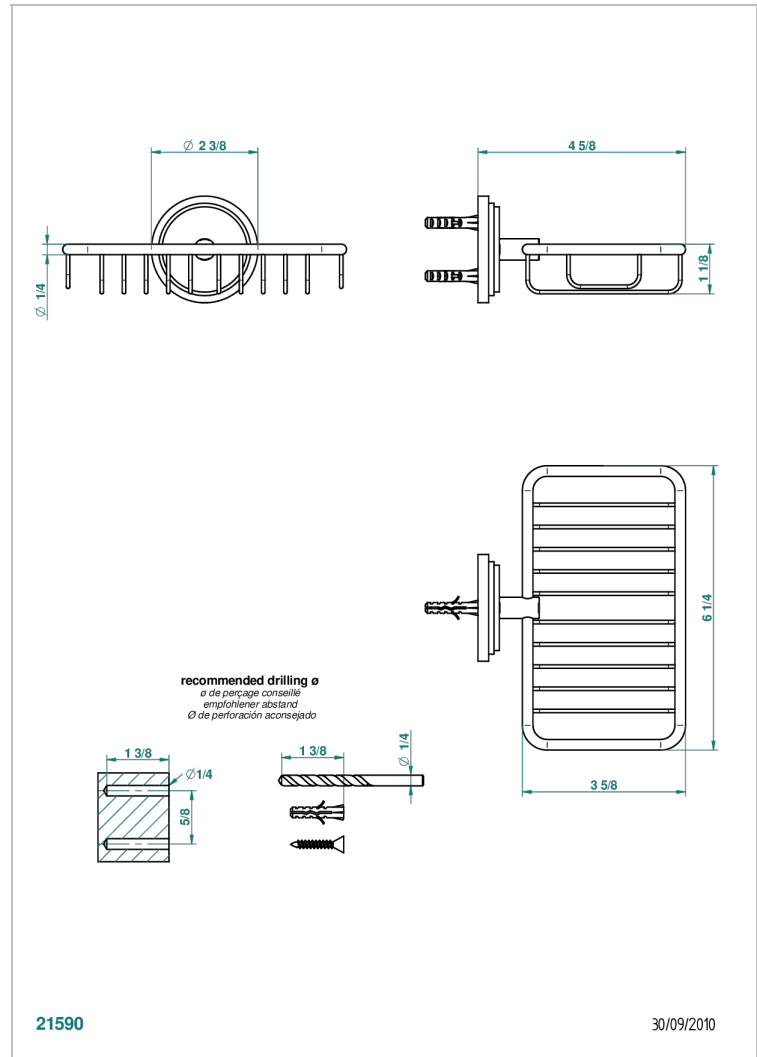

LE 9 NERO MARQUINA

G2I-620

Net soap dish with flange, 160 x 95 mm

THG[®]
PARIS

21590

30/09/2010

CHARACTERISTIC

- Le 9 Nero Marquina
- Net soap dish with flange, 160 x 95 mm