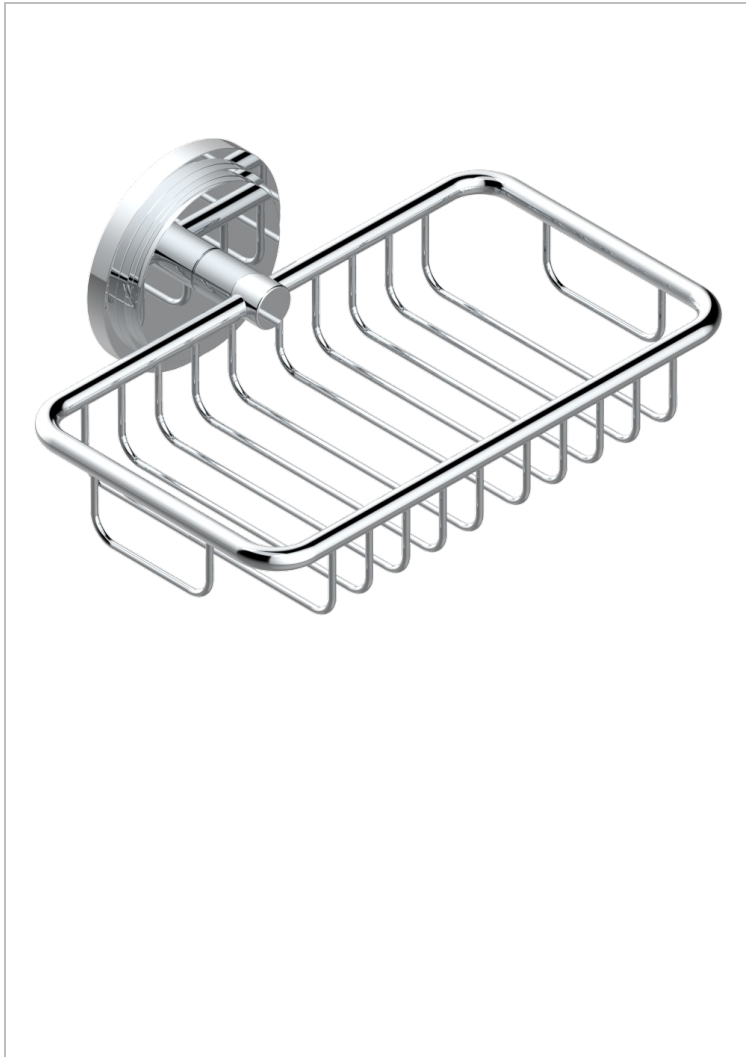

LE 9 NERO MARQUINA

G2I-620

Net soap dish with flange, 160 x 95 mm

THG[®]
PARIS

21590

30/09/2010

CHARACTERISTIC

- Le 9 Nero Marquina
- Net soap dish with flange, 160 x 95 mm

AVAILABLE FINITIONS

Antique nickel - H28
Black ceram - D30
Blush PVD - H62
Brass color PVD - H49
Brown bronze color PVD - F33
Gold color PVD - H52

Graphite PVD - H64
Matt Umber PVD - H67
Matt blush PVD - H60
Matt brass color PVD - H50
Matt brown bronze color PVD - F34
Matt chrome - C02