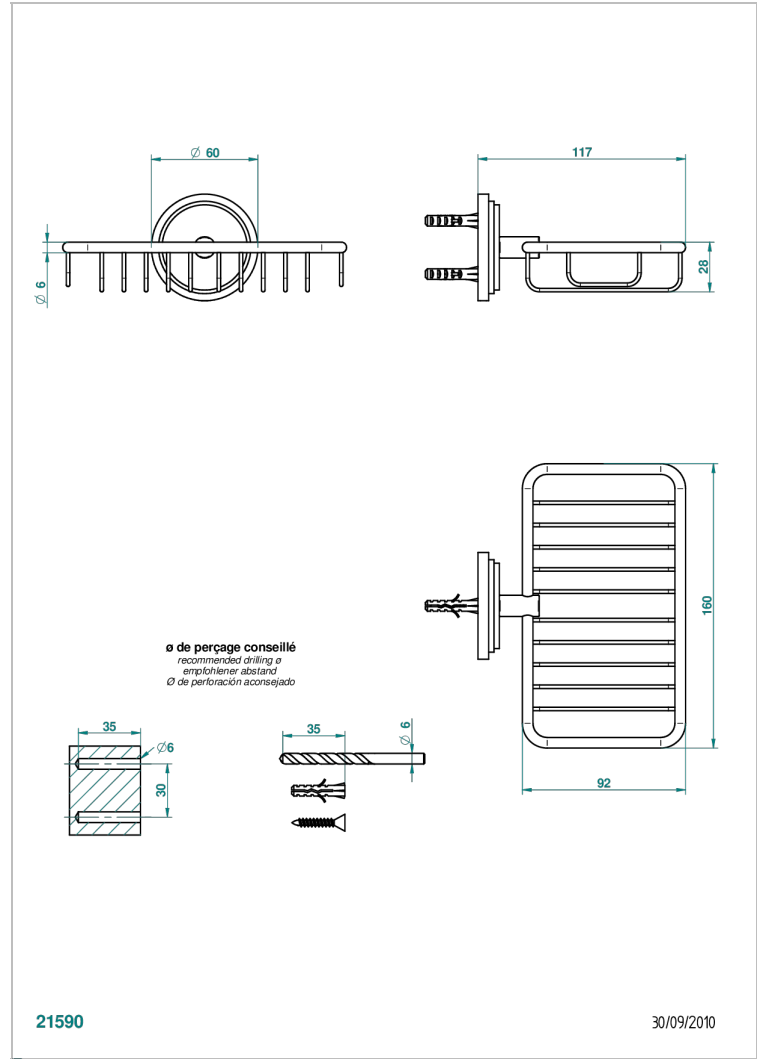

LE 9 HOWLITE

G2H-620

Soap basket, wall mounted 6"1/4 x 3"5/8

THG[®]
PARIS

CHARACTERISTIC

- Le 9 Howlite
- Soap basket, wall mounted 6"1/4 x 3"5/8

AVAILABLE FINITIONS

Black ceram - D30
Blush PVD - H62
Brass color PVD - H49
Brown bronze color PVD - F33
Chrome polished - A02
Chrome polished / gold polished - G02