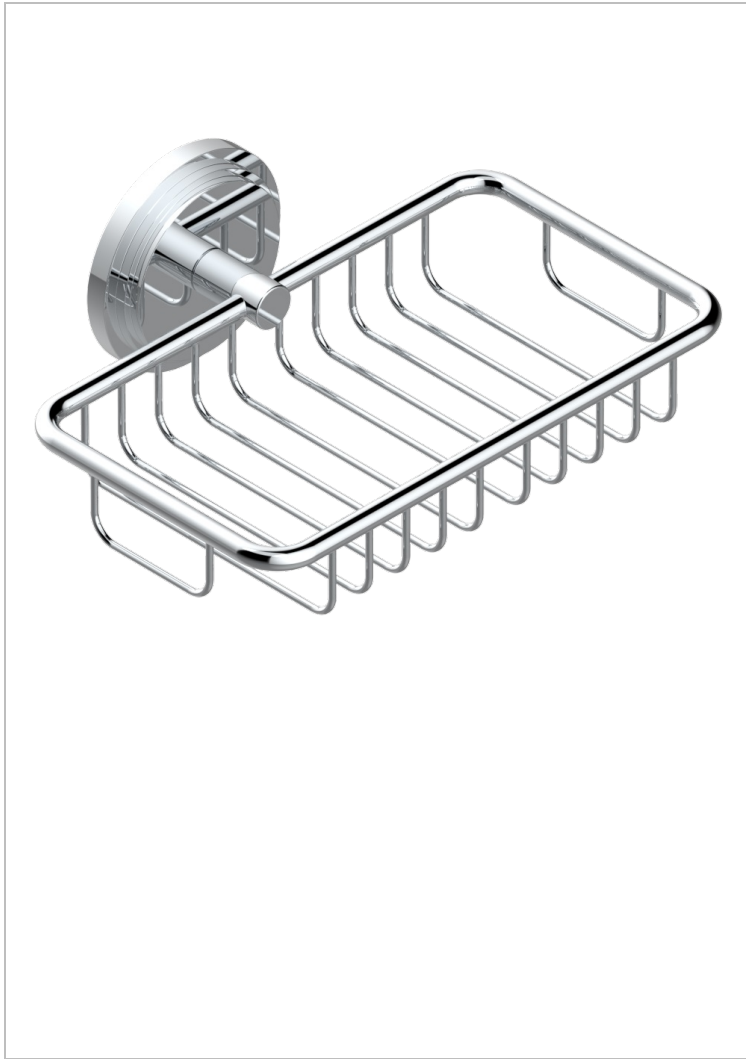

LE 9 HOWLITE

G2H-620

Soap basket, wall mounted 6"1/4 x 3"5/8

THG[®]
PARIS

CHARACTERISTIC

- Le 9 Howlite
- Soap basket, wall mounted 6"1/4 x 3"5/8

AVAILABLE FINITIONS

Black ceram - D30
Blush PVD - H62
Brass color PVD - H49
Brown bronze color PVD - F33
Chrome polished - A02
Chrome polished / gold polished - G02

Gold color PVD - H52
Gold mat - F07
Gold polished - F01
Graphite PVD - H64
Matt Umber PVD - H67
Matt blush PVD - H60

Matt brass color PVD - H50
Matt brown bronze color PVD - F34
Matt chrome (American satin) - C02
Matt gold color PVD - H53
Matt graphite PVD - H65
Matt nickel (American satin) - C01

Matt nickel color PVD - H56
Natural smoked Brass - A13
Nickel antique / Sovereign - H28
Nickel color PVD - H55
Nickel polished - B01
Soft gold - F30

Soft matt gold - F31
Umber PVD - H66