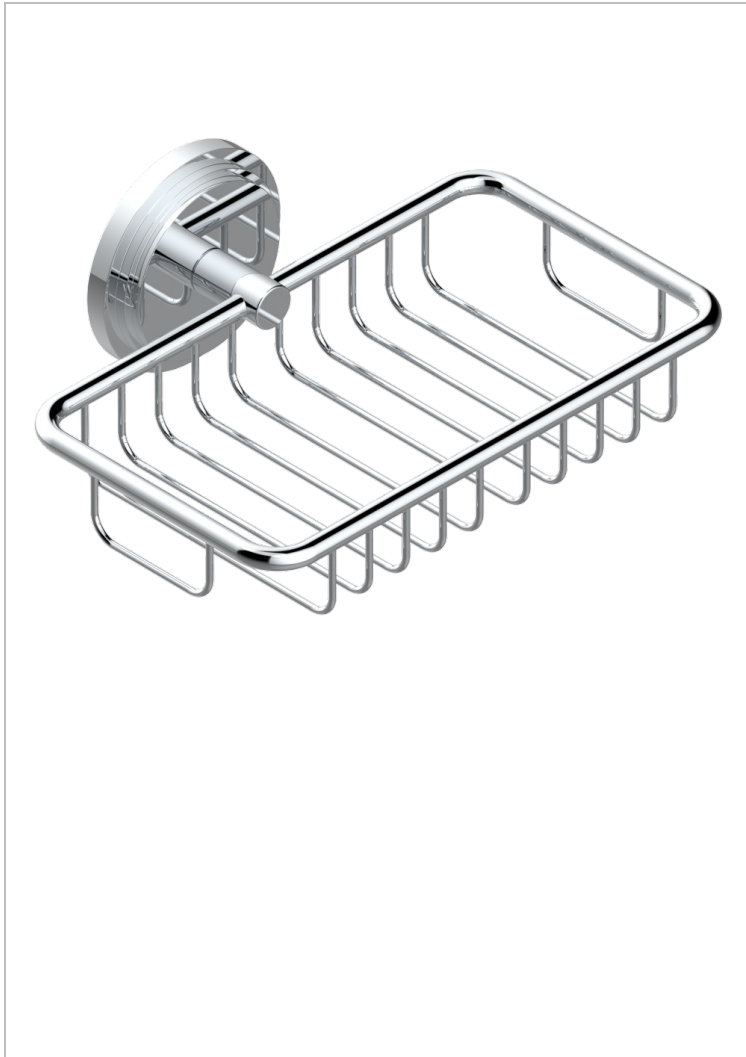

LE 9 HOWLITE

G2H-620

Soap basket, wall mounted 6"1/4 x 3"5/8

THG[®]
PARIS

CHARACTERISTIC

- Le 9 Howlite
- Soap basket, wall mounted 6"1/4 x 3"5/8

AVAILABLE FINITIONS

Black ceram - D30
Blush PVD - H62
Brass color PVD - H49
Brown bronze color PVD - F33
Chrome polished - A02
Chrome polished / gold polished - G02

Gold color PVD - H52
Gold mat - F07
Gold polished - F01
Graphite PVD - H64
Matt Umber PVD - H67
Matt blush PVD - H60

Matt brass color PVD - H50
Matt brown bronze color PVD - F34
Matt chrome (American satin) - C02
Matt gold color PVD - H53
Matt graphite PVD - H65
Matt nickel (American satin) - C01

Matt nickel color PVD - H56
Natural smoked Brass - A13
Nickel antique / Sovereign - H28
Nickel color PVD - H55
Nickel polished - B01
Soft gold - F30

Soft matt gold - F31
Umber PVD - H66