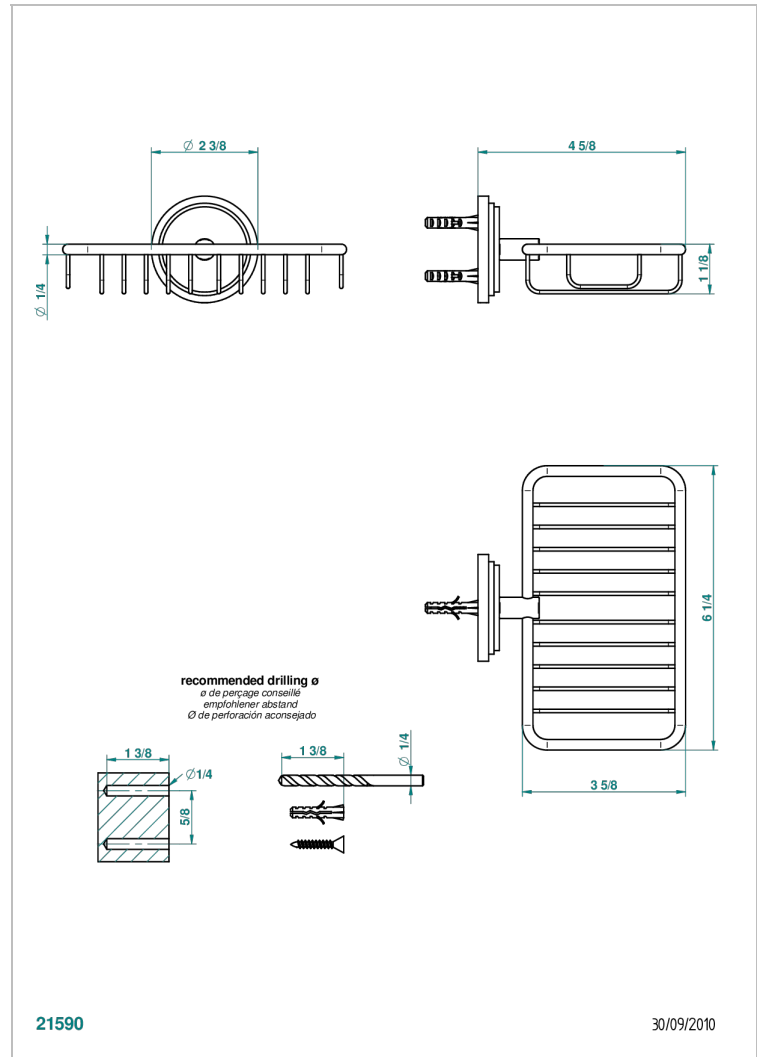

LE 9 HOWLITE

G2H-620

Soap basket, wall mounted 6"1/4 x 3"5/8

THG[®]
PARIS

CHARACTERISTIC

- Le 9 Howlite
- Soap basket, wall mounted 6"1/4 x 3"5/8

AVAILABLE FINITIONS

Black ceram - D30
Blush PVD - H62
Brass color PVD - H49
Brown bronze color PVD - F33
Chrome polished - A02
Chrome polished / gold polished - G02