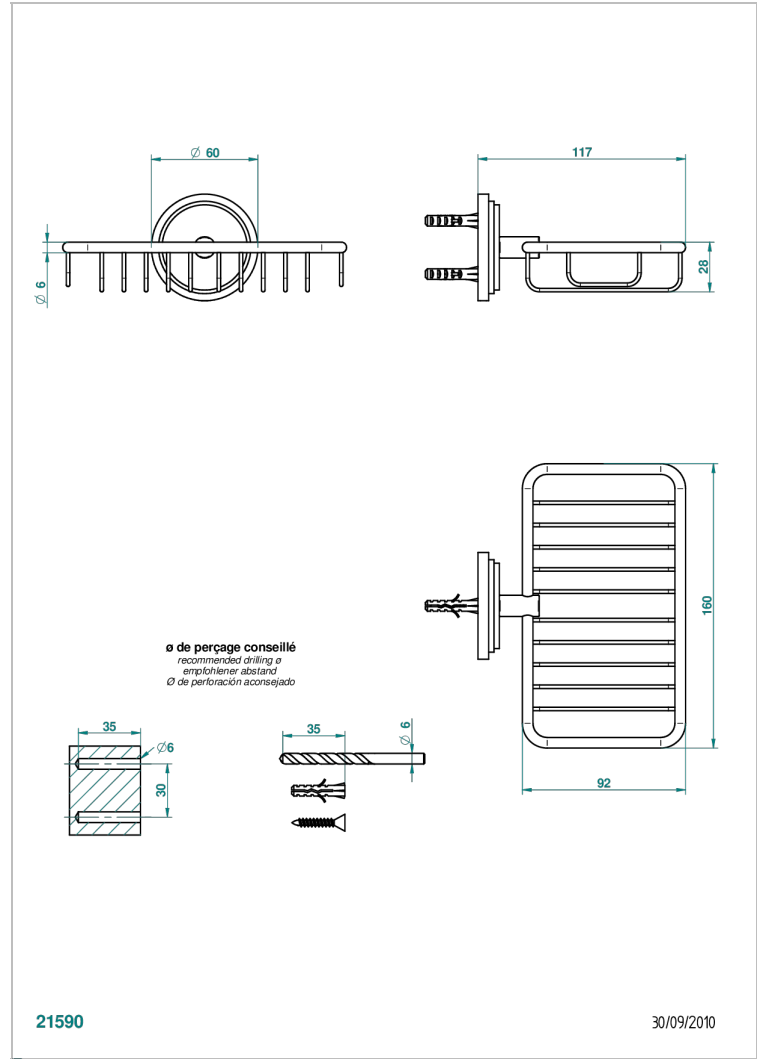

LE 9 HOWLITE

G2H-620

Net soap dish with flange, 160 x 95 mm

THG[®]
PARIS

CHARACTERISTIC

- Le 9 Howlite
- Net soap dish with flange, 160 x 95 mm

AVAILABLE FINITIONS

Antique nickel - H28
Black ceram - D30
Blush PVD - H62
Brass color PVD - H49
Brown bronze color PVD - F33
Gold color PVD - H52

Nickel color PVD - H55
Polished chrome (color finish) - A02
Polished chrome / Polished gold (color finish) - G02
Polished gold (color finish) - F01
Polished nickel - B01
Soft gold - F30

Soft matt gold - F31
Umber PVD - H66