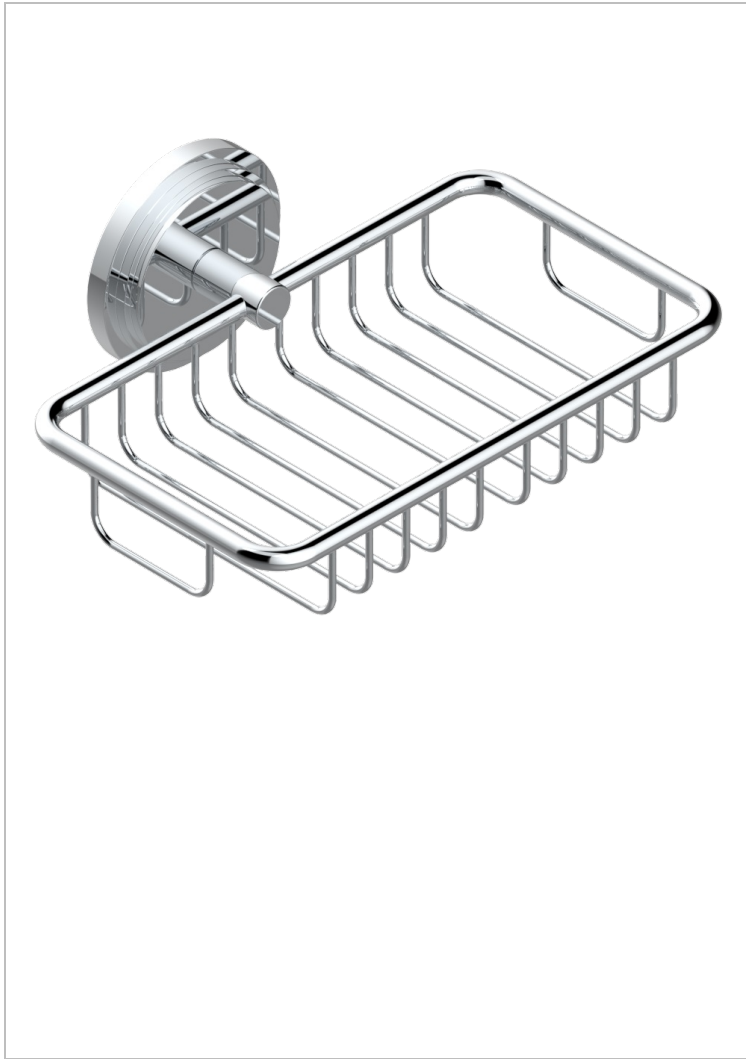

LE 9 HOWLITE

G2H-620

Net soap dish with flange, 160 x 95 mm

THG[®]
PARIS

CHARACTERISTIC

- Le 9 Howlite
- Net soap dish with flange, 160 x 95 mm

AVAILABLE FINITIONS

Antique nickel - H28
Black ceram - D30
Blush PVD - H62
Brass color PVD - H49
Brown bronze color PVD - F33
Gold color PVD - H52

Graphite PVD - H64
Matt Umber PVD - H67
Matt blush PVD - H60
Matt brass color PVD - H50
Matt brown bronze color PVD - F34
Matt chrome - C02

Matt gold - F07
Matt gold color PVD - H53
Matt graphite PVD - H65
Matt nickel (color finish) - C01
Matt nickel color PVD - H56
Natural smoked Brass - A13

Nickel color PVD - H55
Polished chrome (color finish) - A02
Polished chrome / Polished gold (color finish) - G02
Polished gold (color finish) - F01
Polished nickel - B01
Soft gold - F30

Soft matt gold - F31
Umber PVD - H66