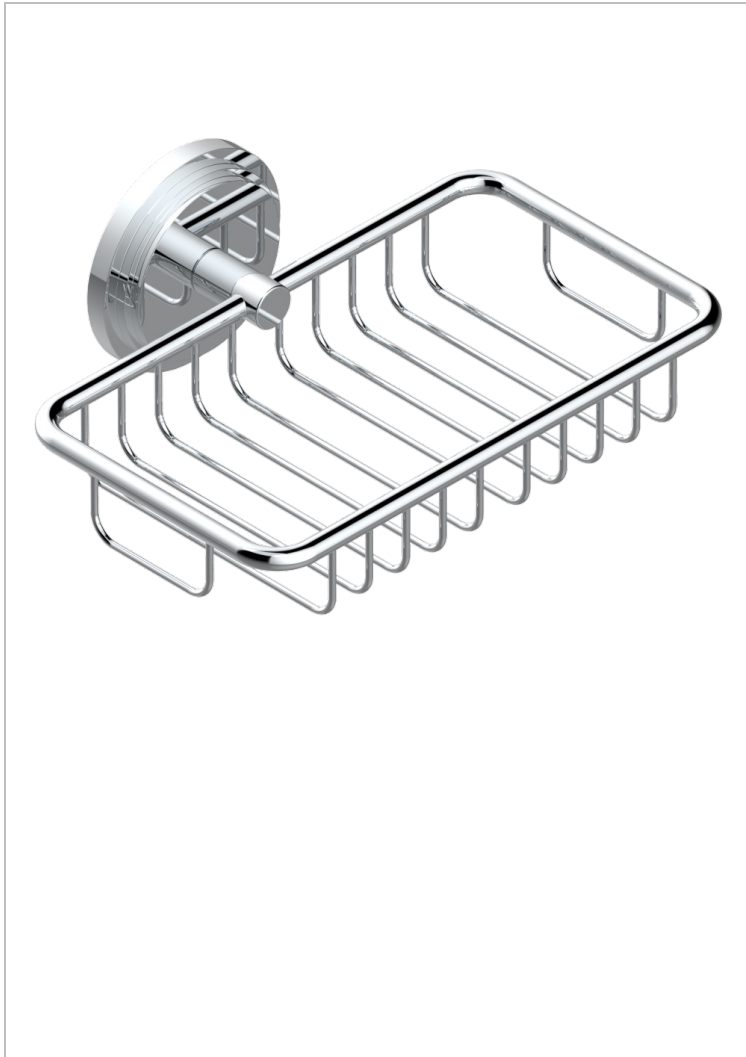

LE 9 HOWLITE

G2H-620

Net soap dish with flange, 160 x 95 mm

THG[®]
PARIS

CHARACTERISTIC

- Le 9 Howlite
- Net soap dish with flange, 160 x 95 mm

AVAILABLE FINITIONS

Antique nickel - H28
Black ceram - D30
Blush PVD - H62
Brass color PVD - H49
Brown bronze color PVD - F33
Gold color PVD - H52

Graphite PVD - H64
Matt Umber PVD - H67
Matt blush PVD - H60
Matt brass color PVD - H50
Matt brown bronze color PVD - F34
Matt chrome - C02

Matt gold - F07
Matt gold color PVD - H53
Matt graphite PVD - H65
Matt nickel (color finish) - C01
Matt nickel color PVD - H56
Natural smoked Brass - A13

Nickel color PVD - H55
Polished chrome (color finish) - A02
Polished chrome / Polished gold (color finish) - G02
Polished gold (color finish) - F01
Polished nickel - B01
Soft gold - F30

Soft matt gold - F31
Umber PVD - H66