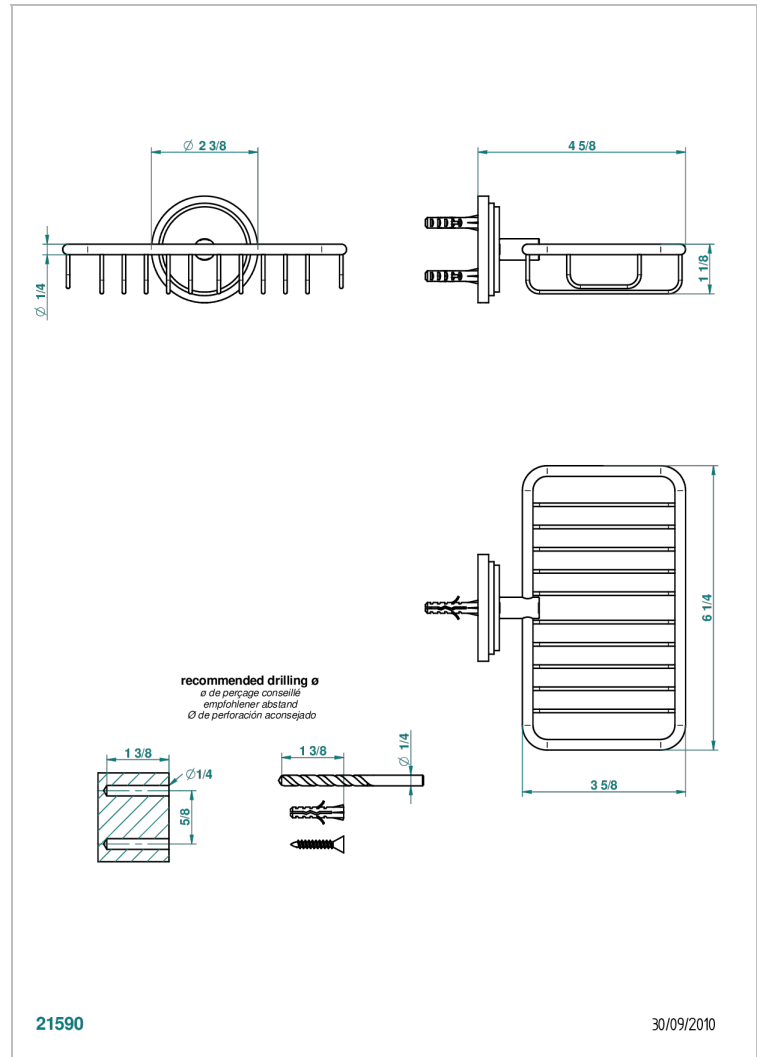

LE 9 HOWLITE

G2H-620

Net soap dish with flange, 160 x 95 mm

THG[®]
PARIS

CHARACTERISTIC

- Le 9 Howlite
- Net soap dish with flange, 160 x 95 mm

AVAILABLE FINITIONS

Antique nickel - H28
Black ceram - D30
Blush PVD - H62
Brass color PVD - H49
Brown bronze color PVD - F33
Gold color PVD - H52

Nickel color PVD - H55
Polished chrome (color finish) - A02
Polished chrome / Polished gold (color finish) - G02
Polished gold (color finish) - F01
Polished nickel - B01
Soft gold - F30

Soft matt gold - F31
Umber PVD - H66