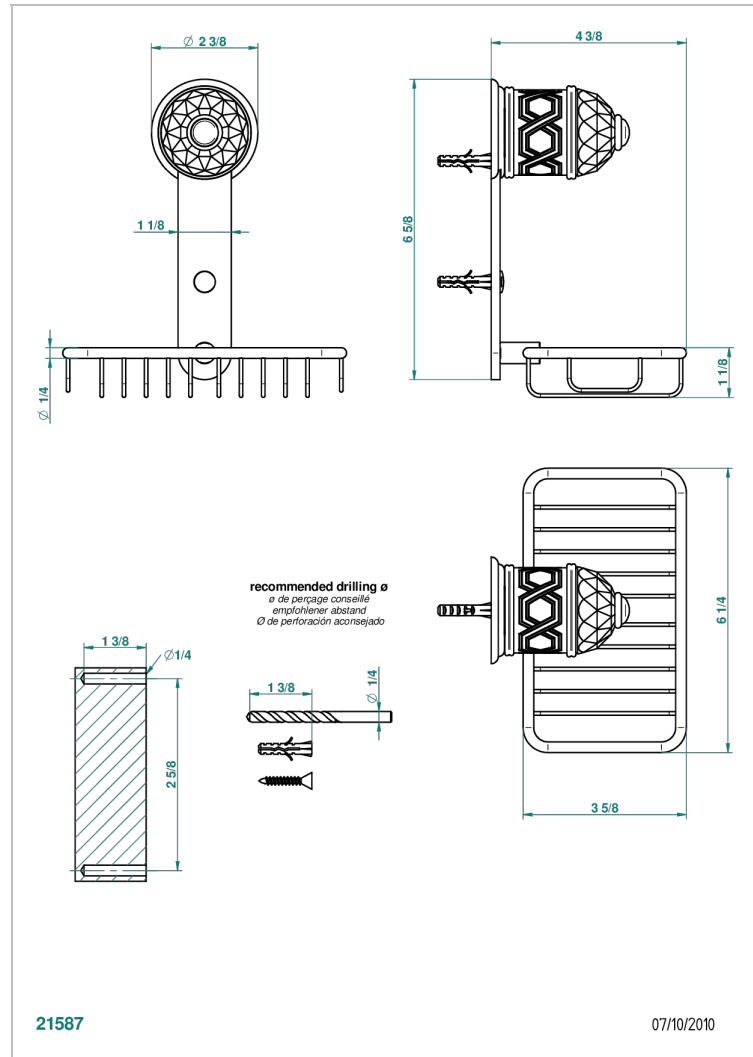

DUOMO CRYSTAL

U4F-620

Soap basket, wall mounted 6"1/4 x 3"5/8

THG[®]
PARIS

CHARACTERISTIC

- Duomo Crystal
- Soap basket, wall mounted 6"1/4 x 3"5/8

AVAILABLE FINITIONS

Black ceram - D30
Blush PVD - H62
Brass color PVD - H49
Brown bronze color PVD - F33
Chrome polished - A02
Chrome polished / gold polished - G02