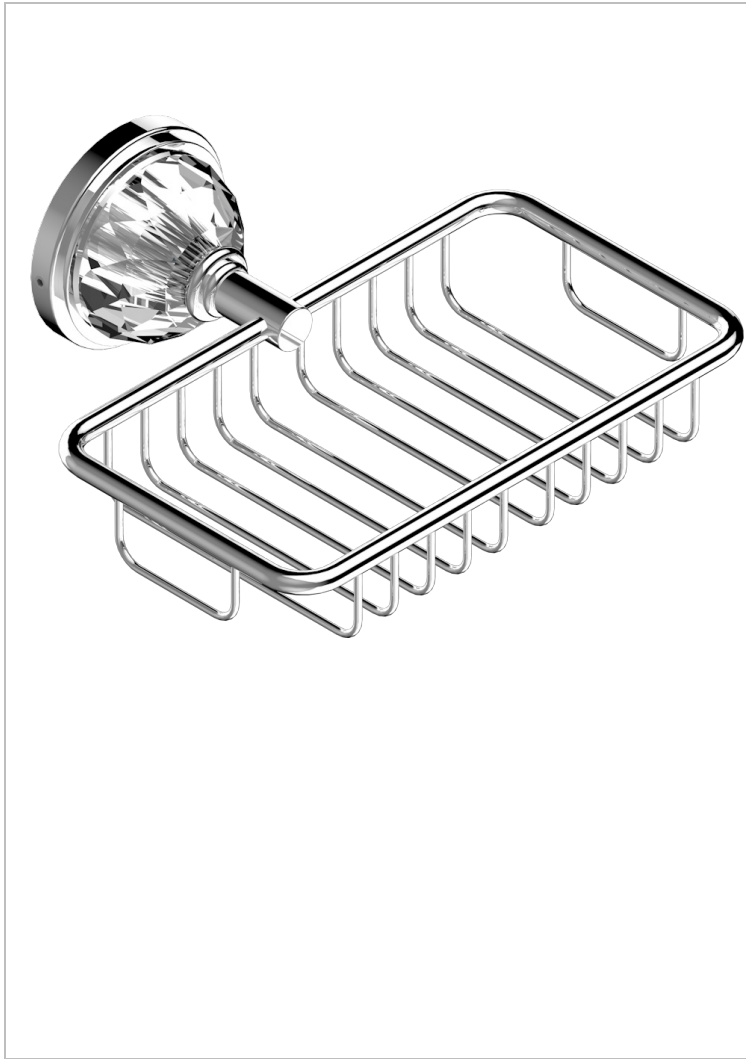

MANDARINE CRISTALLIA DIAMANT

U1K-620

Soap basket, wall mounted 6"1/4 x 3"5/8

THG[®]
PARIS

CHARACTERISTIC

- Mandarine Cristallia Diamant
- Soap basket, wall mounted 6"1/4 x 3"5/8

AVAILABLE FINITIONS

Black ceram - D30
Blush PVD - H62
Brass color PVD - H49
Brown bronze color PVD - F33
Chrome polished - A02
Chrome polished / gold polished - G02

Copper antique matt, coated - H07
Gold color PVD - H52
Gold mat - F07
Gold polished - F01
Graphite PVD - H64
Light coated bronze - D01

Matt Umber PVD - H67
Matt blush PVD - H60
Matt brass color PVD - H50
Matt brown bronze color PVD - F34
Matt chrome (American satin) - C02
Matt gold color PVD - H53