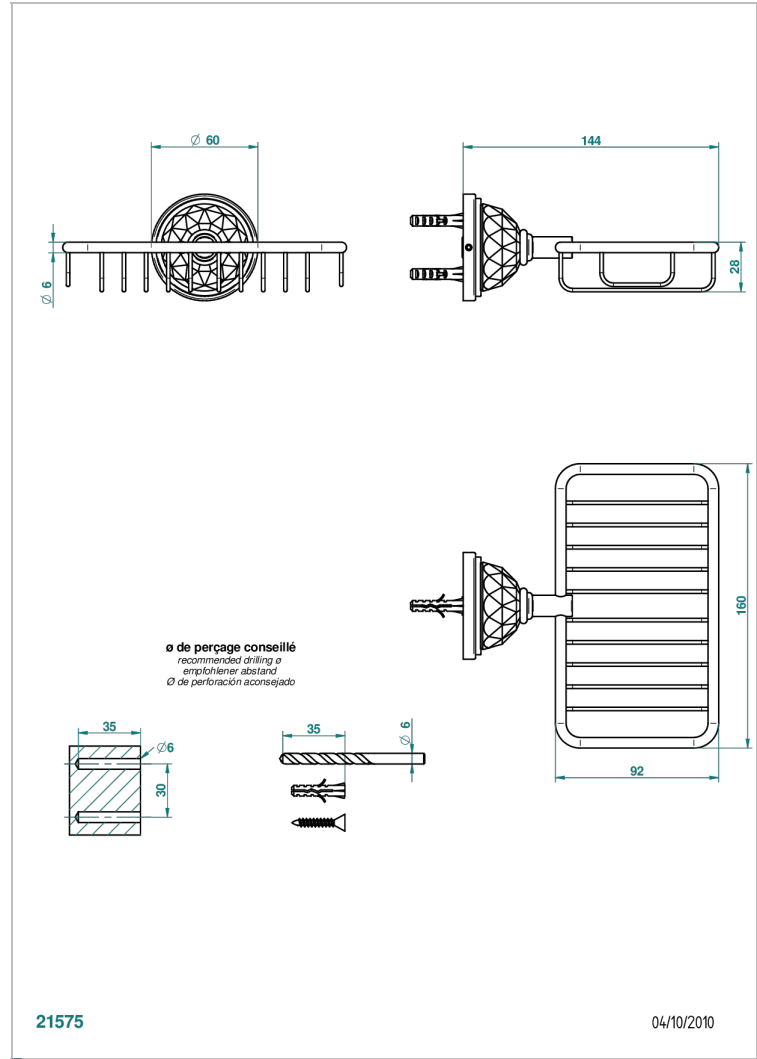

MANDARINE CRISTALLIA DIAMANT

U1K-620

Soap basket, wall mounted 6"1/4 x 3"5/8

THG[®]
PARIS

CHARACTERISTIC

- Mandarine Cristallia Diamant
- Soap basket, wall mounted 6"1/4 x 3"5/8

AVAILABLE FINITIONS

Black ceram - D30
Blush PVD - H62
Brass color PVD - H49
Brown bronze color PVD - F33
Chrome polished - A02
Chrome polished / gold polished - G02