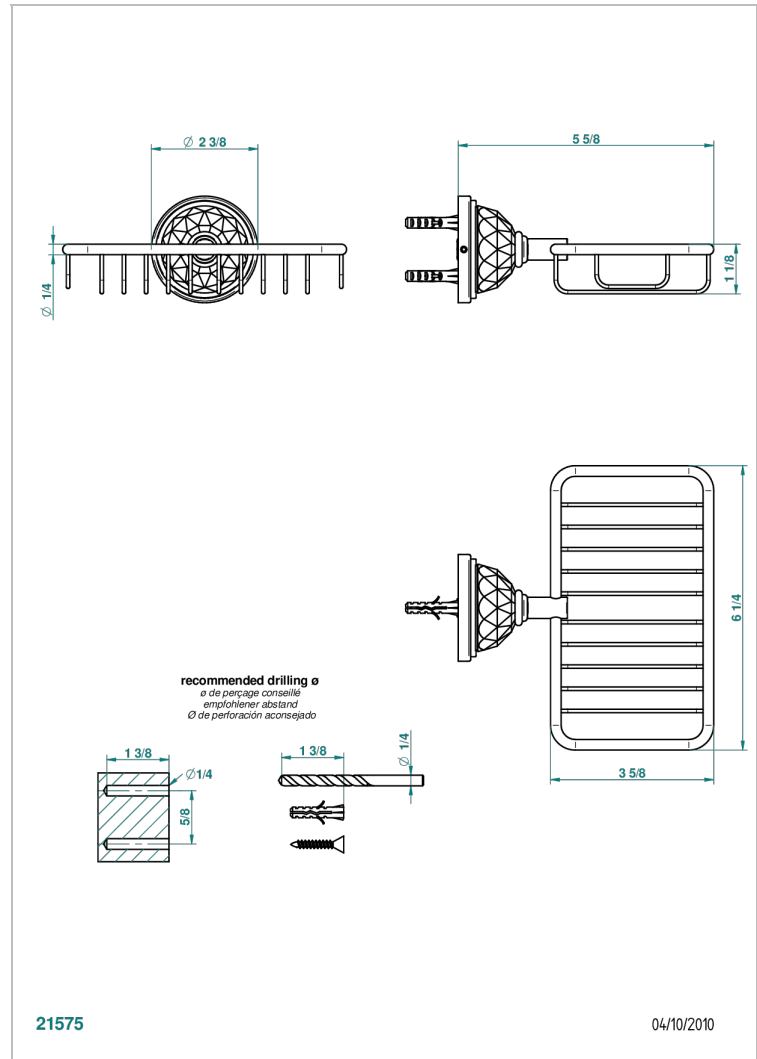

# MANDARINE CRISTALLIA DIAMANT

U1K-620

Soap basket, wall mounted 6"1/4 x 3"5/8

THG<sup>®</sup>  
PARIS

## CHARACTERISTIC

- Mandarine Cristallia Diamant
- Soap basket, wall mounted 6"1/4 x 3"5/8