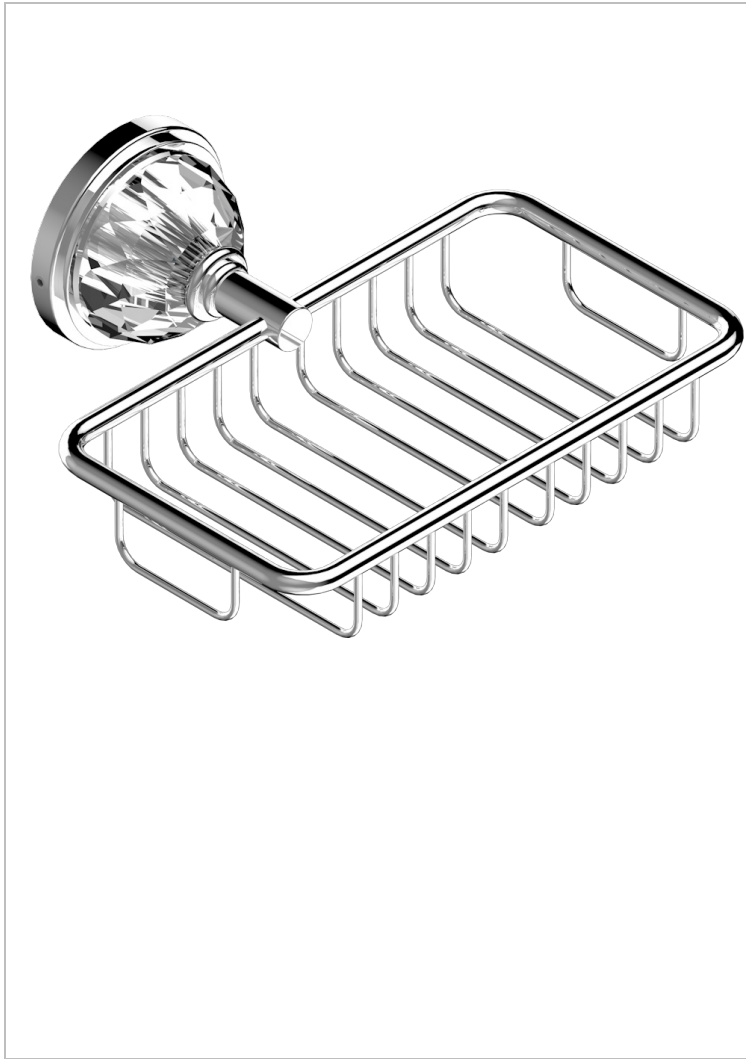

# MANDARINE CRISTALLIA DIAMANT

U1K-620

Soap basket, wall mounted 6"1/4 x 3"5/8

THG<sup>®</sup>  
PARIS

## CHARACTERISTIC

- Mandarine Cristallia Diamant
- Soap basket, wall mounted 6"1/4 x 3"5/8