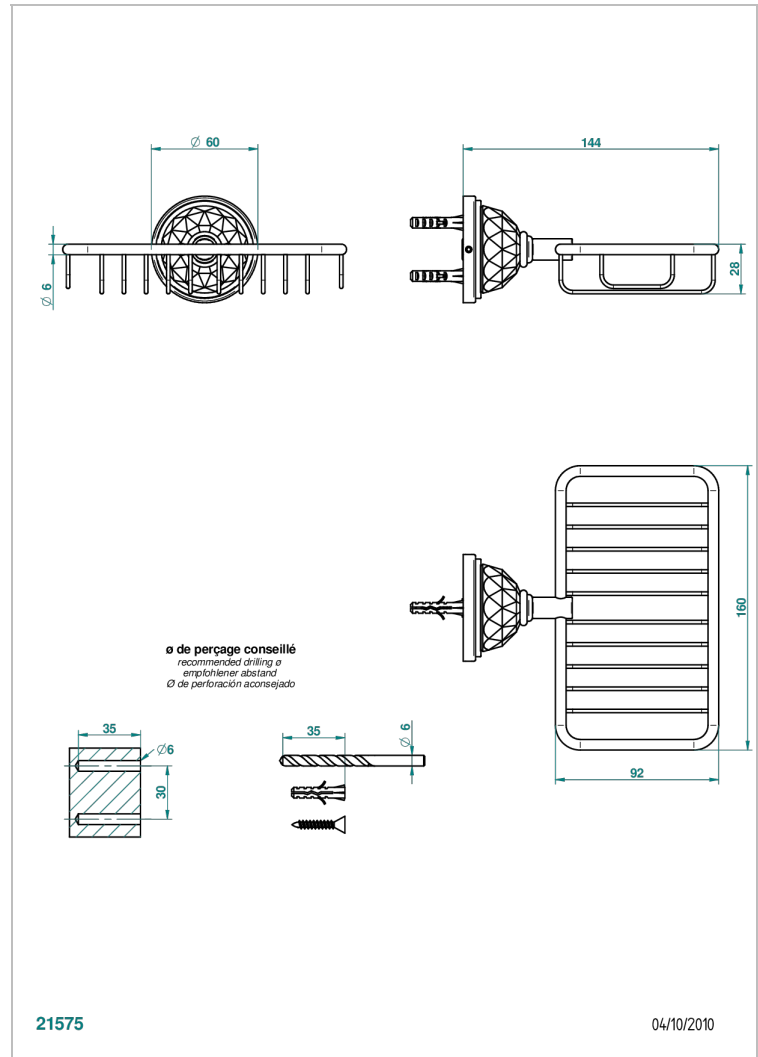

# MANDARINE CRISTALLIA DIAMANT

U1K-620

Net soap dish with flange, 160 x 95 mm

THG<sup>®</sup>  
PARIS

## CHARACTERISTIC

- Mandarine Cristallia Diamant
- Net soap dish with flange, 160 x 95 mm