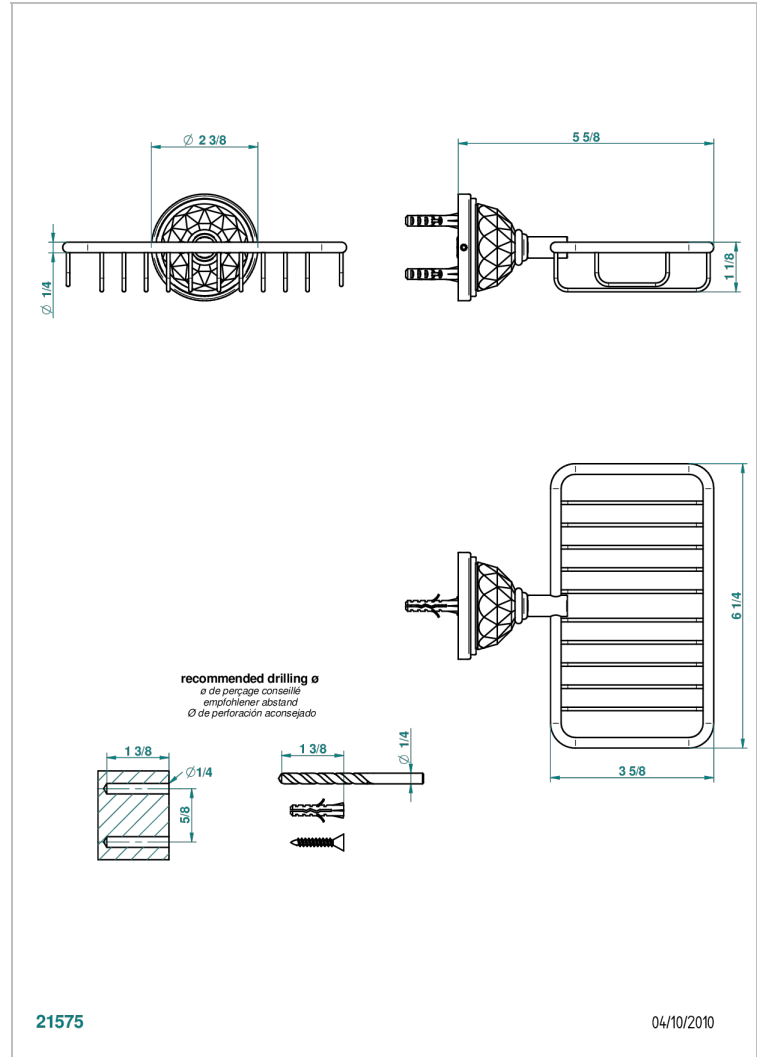

MANDARINE CRISTALLIA DIAMANT

U1K-620

Net soap dish with flange, 160 x 95 mm

CHARACTERISTIC

- Mandarine Cristallia Diamant
- Net soap dish with flange, 160 x 95 mm

AVAILABLE FINITIONS

Antique nickel - H28
Black ceram - D30
Blush PVD - H62
Brass color PVD - H49
Brown bronze color PVD - F33
Gold color PVD - H52

Nickel color PVD - H55
Polished chrome (color finish) - A02
Polished chrome / Polished gold (color finish) - G02
Polished gold (color finish) - F01
Polished nickel - B01
Soft gold - F30

Soft matt gold - F31
Umber PVD - H66
Varnished matt antique red copper (color finish) - H07