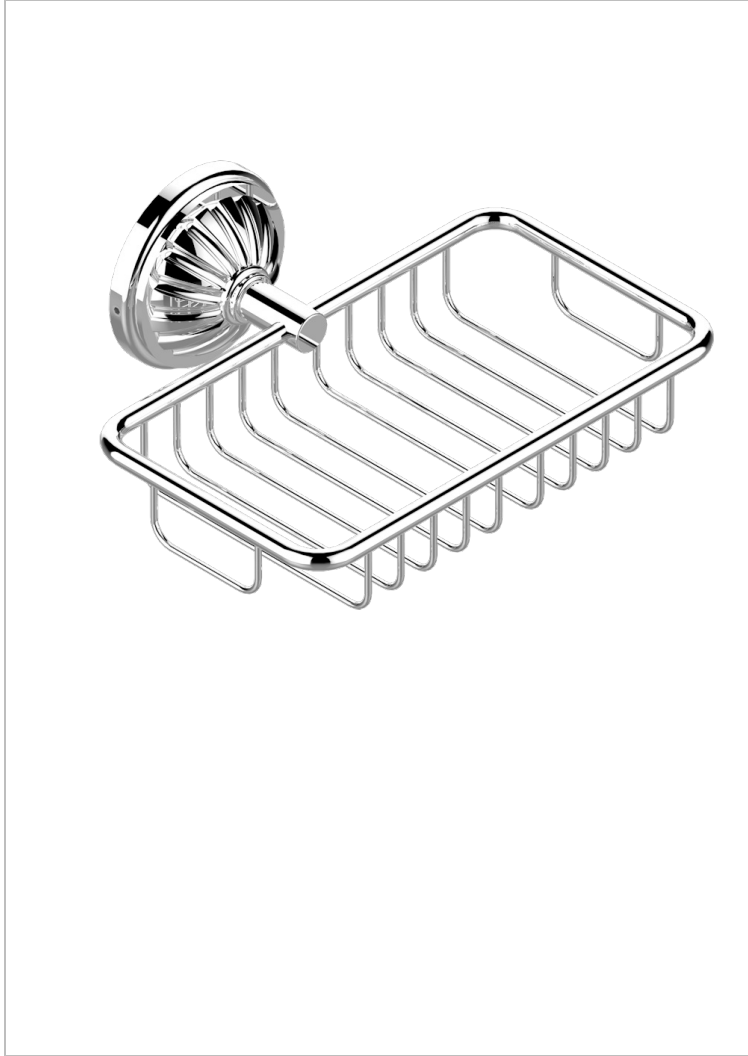

MANDARINE METAL

U1A-620

Soap basket, wall mounted 6"1/4 x 3"5/8

THG[®]
PARIS

21560

30/09/2010

CHARACTERISTIC

- Mandarine Metal
- Soap basket, wall mounted 6"1/4 x 3"5/8