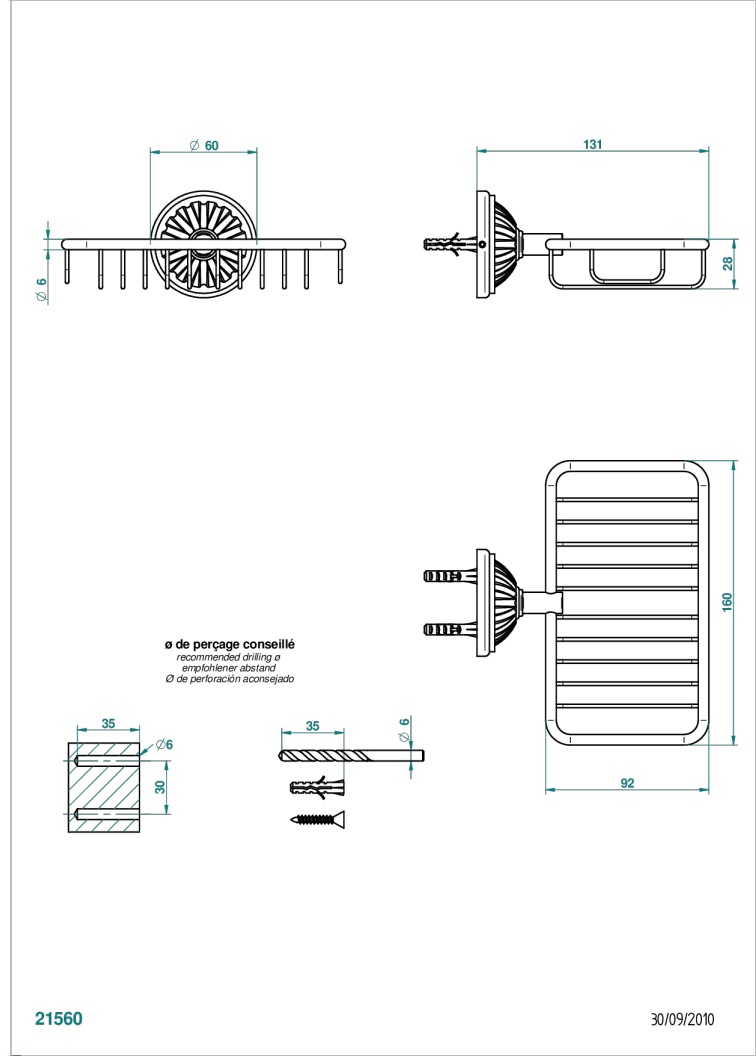

MANDARINE METAL

U1A-620

Soap basket, wall mounted 6"1/4 x 3"5/8

THG[®]
PARIS

21560

30/09/2010

CHARACTERISTIC

- Mandarine Metal
- Soap basket, wall mounted 6"1/4 x 3"5/8