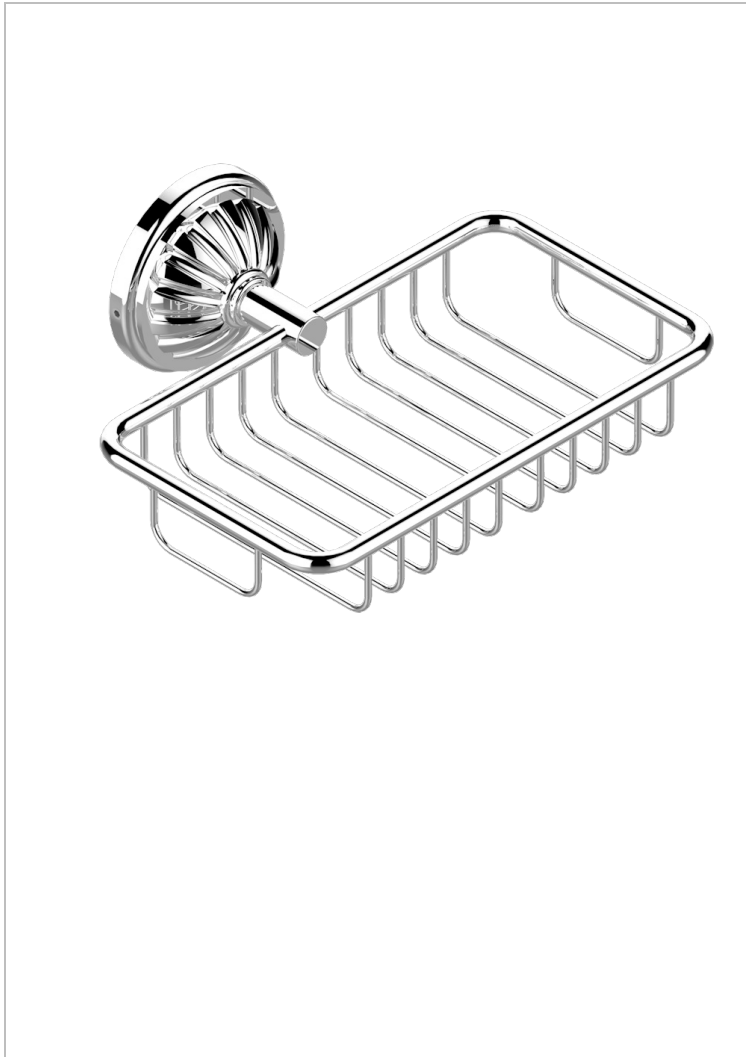

# MANDARINE METAL

U1A-620

Soap basket, wall mounted 6"1/4 x 3"5/8

## CHARACTERISTIC

- Mandarin Metal
- Soap basket, wall mounted 6"1/4 x 3"5/8