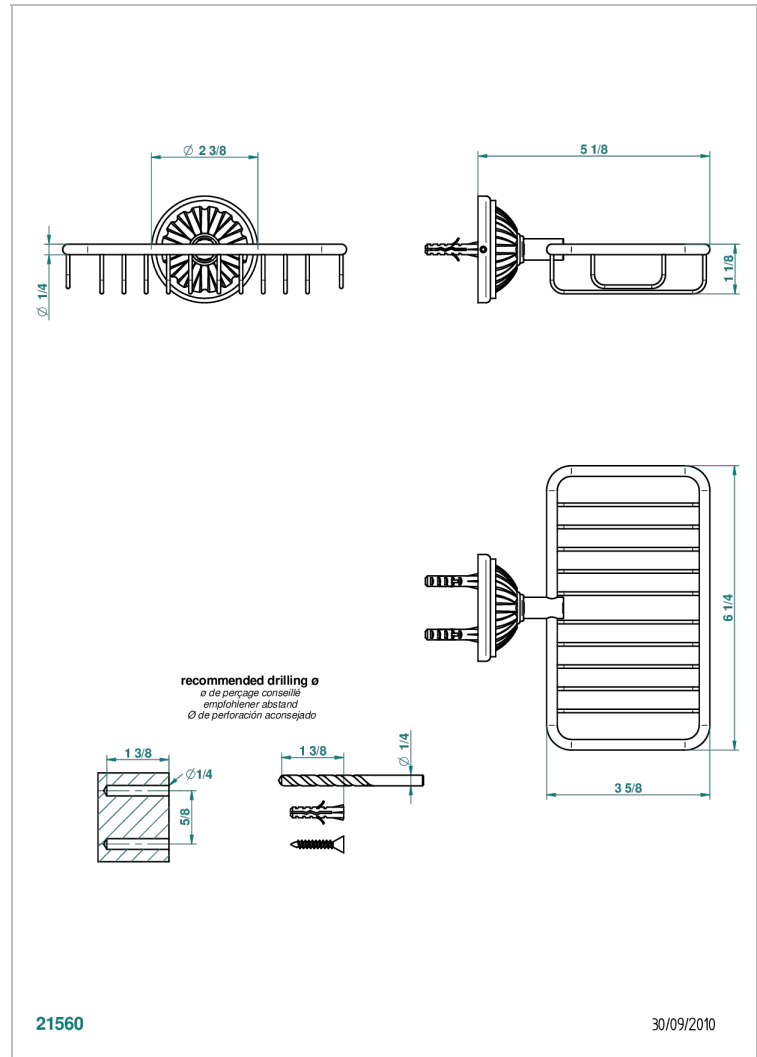

# MANDARINE METAL

U1A-620

Soap basket, wall mounted 6"1/4 x 3"5/8

## CHARACTERISTIC

- Mandarin Metal
- Soap basket, wall mounted 6"1/4 x 3"5/8