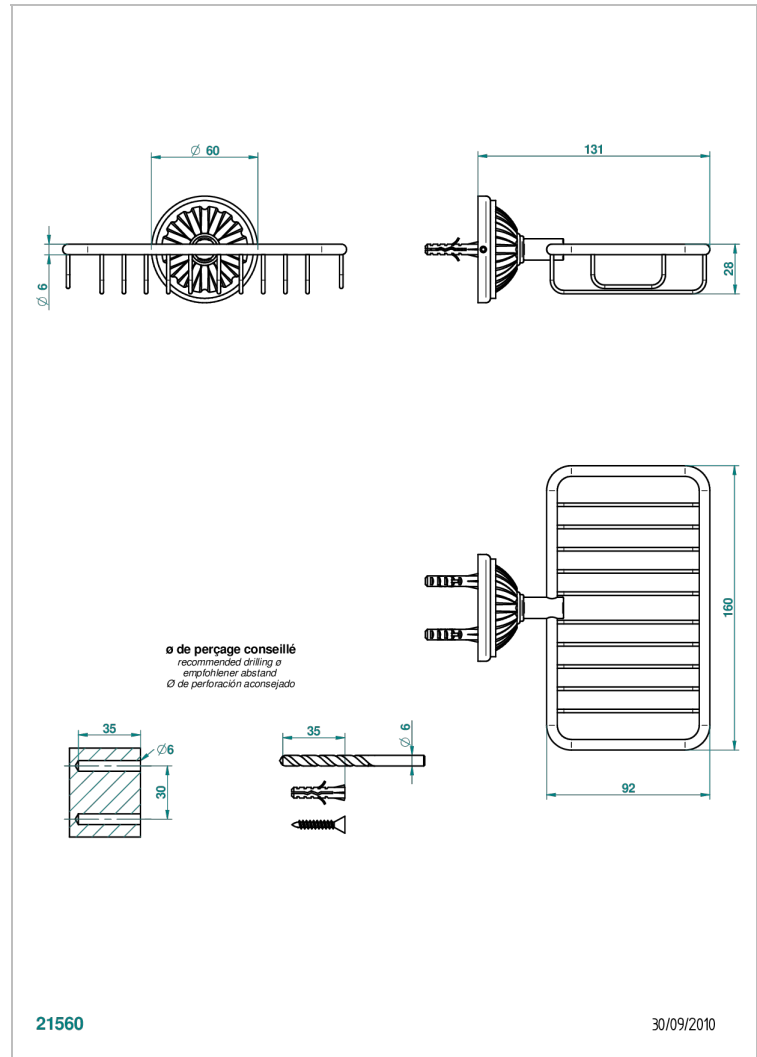

MANDARINE METAL

U1A-620

Net soap dish with flange, 160 x 95 mm

THG[®]
PARIS

CHARACTERISTIC

- Mandarin Metal
- Net soap dish with flange, 160 x 95 mm

AVAILABLE FINITIONS

Antique nickel - H28
Black ceram - D30
Blush PVD - H62
Brass color PVD - H49
Brown bronze color PVD - F33
Gold color PVD - H52

Nickel color PVD - H55
Polished chrome (color finish) - A02
Polished chrome / Polished gold (color finish) - G02
Polished gold (color finish) - F01
Polished nickel - B01
Soft gold - F30

Soft matt gold - F31
Umber PVD - H66
Varnished matt antique red copper (color finish) - H07