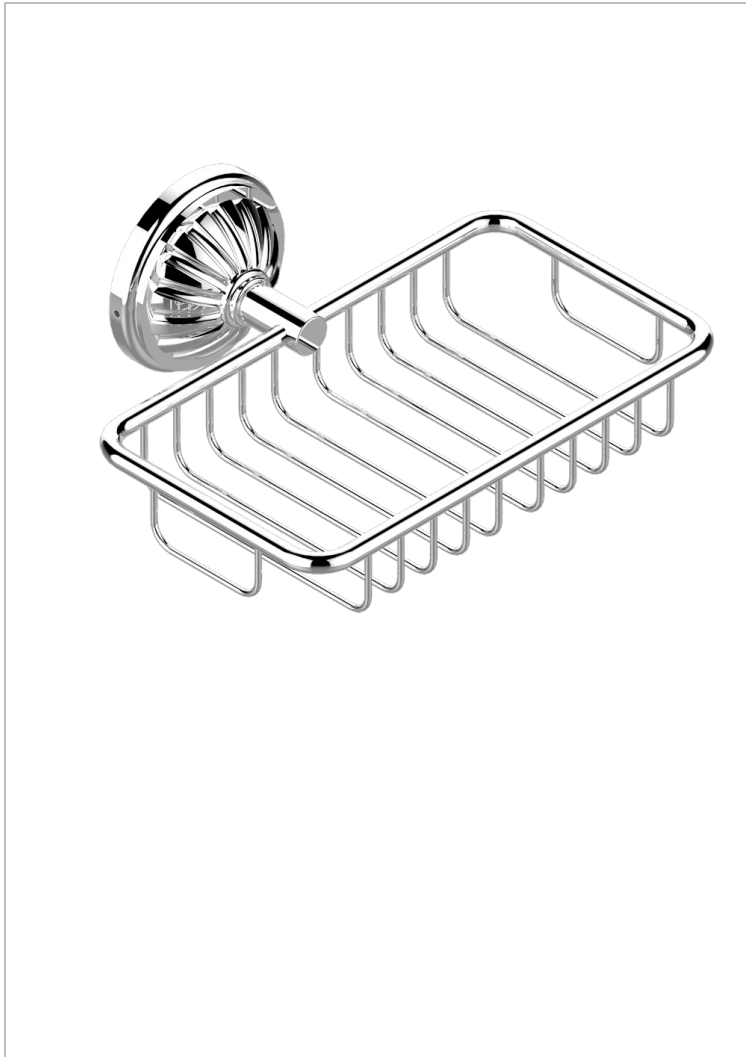

MANDARINE METAL

U1A-620

Net soap dish with flange, 160 x 95 mm

THG[®]
PARIS

CHARACTERISTIC

- Mandarin Metal
- Net soap dish with flange, 160 x 95 mm

AVAILABLE FINITIONS

Antique nickel - H28
Black ceram - D30
Blush PVD - H62
Brass color PVD - H49
Brown bronze color PVD - F33
Gold color PVD - H52