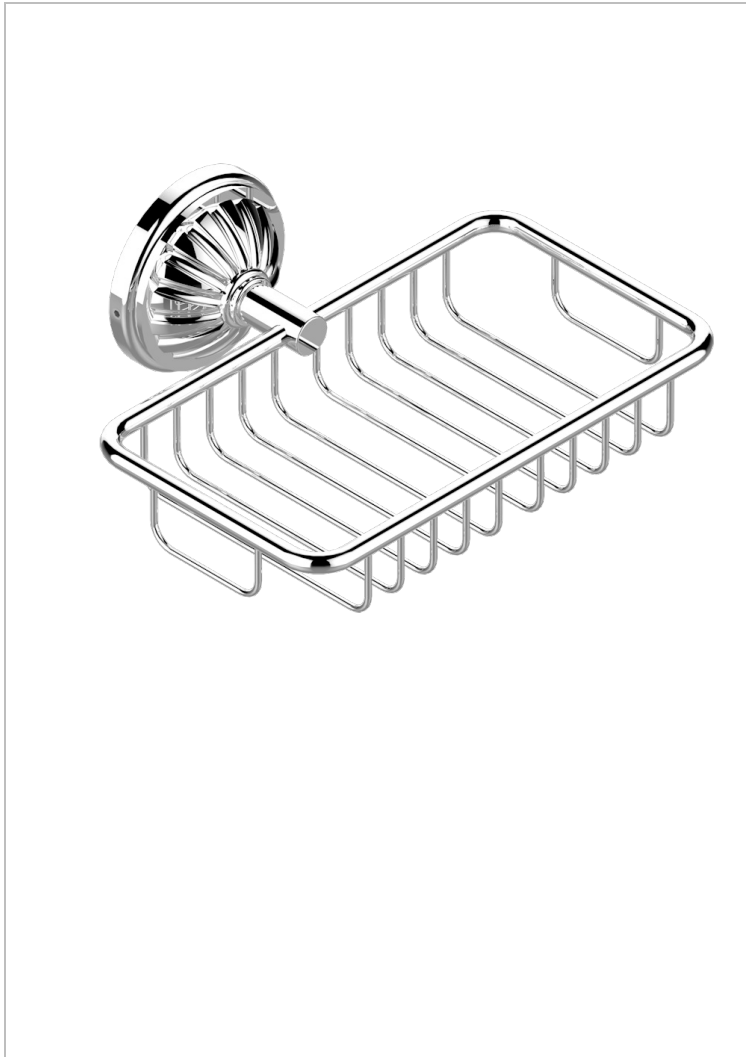

# MANDARINE METAL

U1A-620

Net soap dish with flange, 160 x 95 mm

THG<sup>®</sup>  
PARIS

## CHARACTERISTIC

- Mandarin Metal
- Net soap dish with flange, 160 x 95 mm