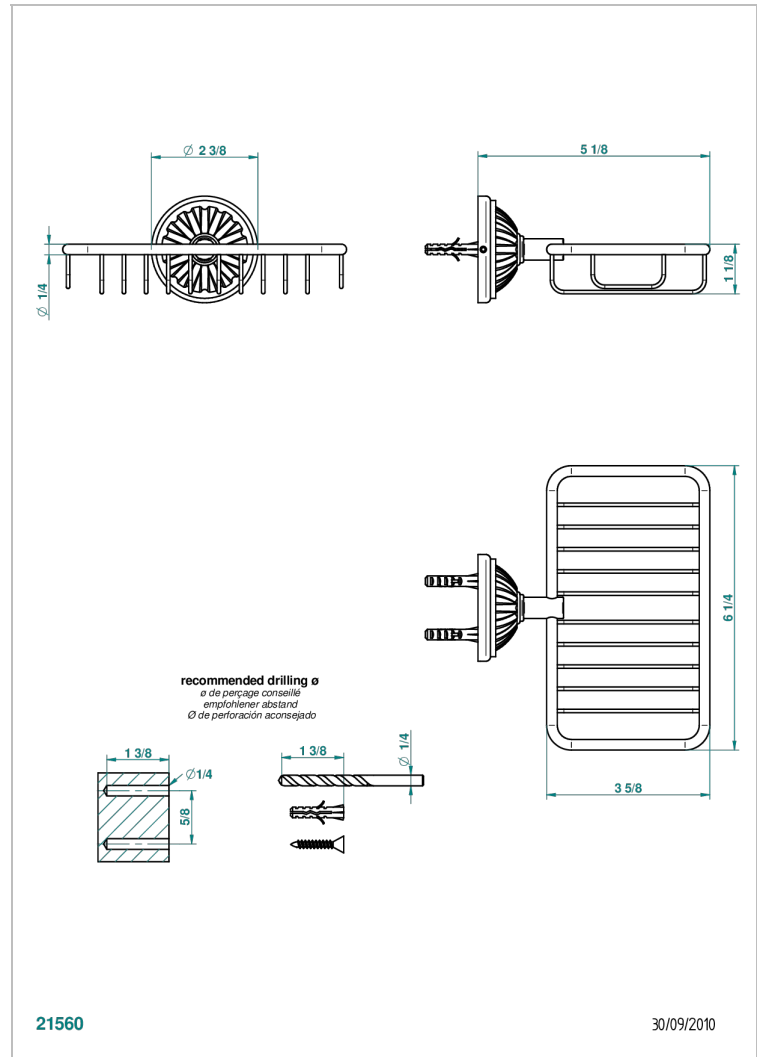

# MANDARINE METAL

U1A-620

Net soap dish with flange, 160 x 95 mm

THG<sup>®</sup>  
PARIS

## CHARACTERISTIC

- Mandarin Metal
- Net soap dish with flange, 160 x 95 mm