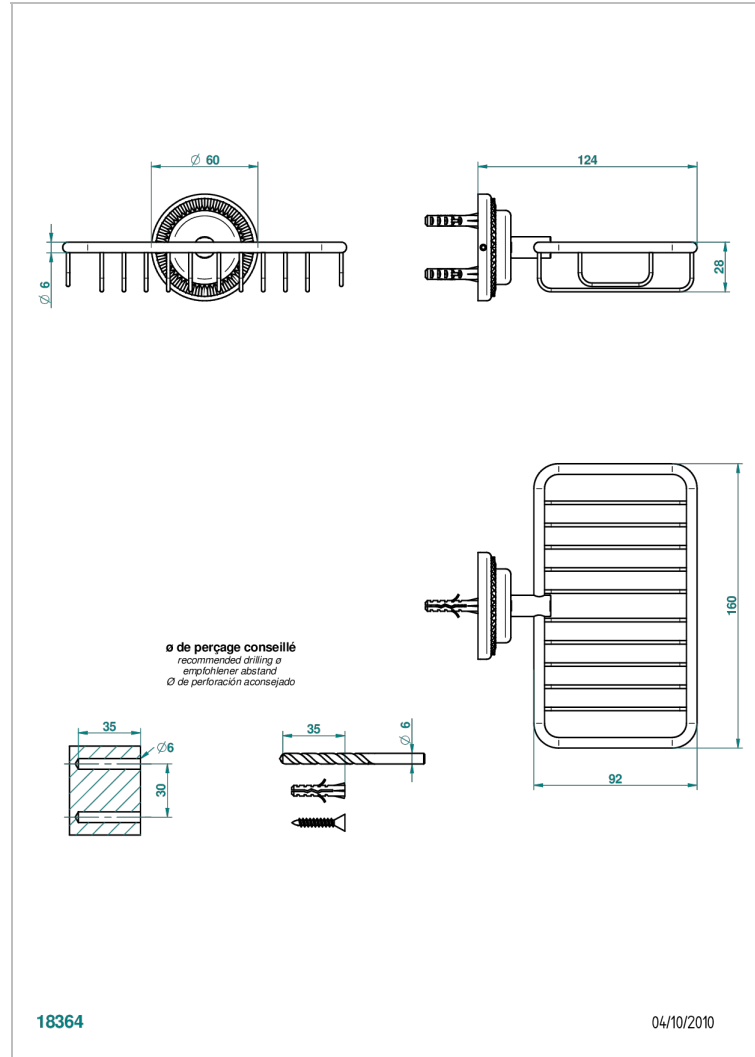

# DIPLOMATE ROYALE

U4D-620

Soap basket, wall mounted 6"1/4 x 3"5/8

## CHARACTERISTIC

- Diplome Royale
- Soap basket, wall mounted 6"1/4 x 3"5/8