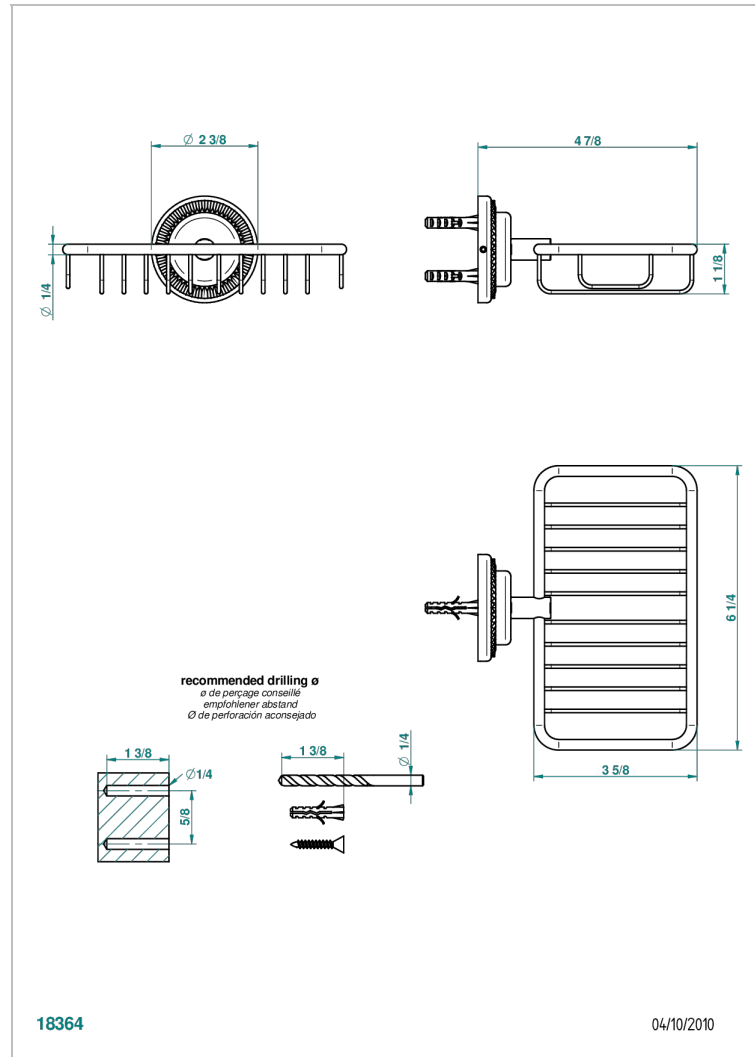

DIPLOMATE ROYALE

U4D-620

Soap basket, wall mounted 6"1/4 x 3"5/8

THG[®]
PARIS

CHARACTERISTIC

- Diplomat Royale
- Soap basket, wall mounted 6"1/4 x 3"5/8

AVAILABLE FINITIONS

Black ceram - D30
Blush PVD - H62
Brass color PVD - H49
Brown bronze color PVD - F33
Chrome polished - A02
Chrome polished / gold polished - G02