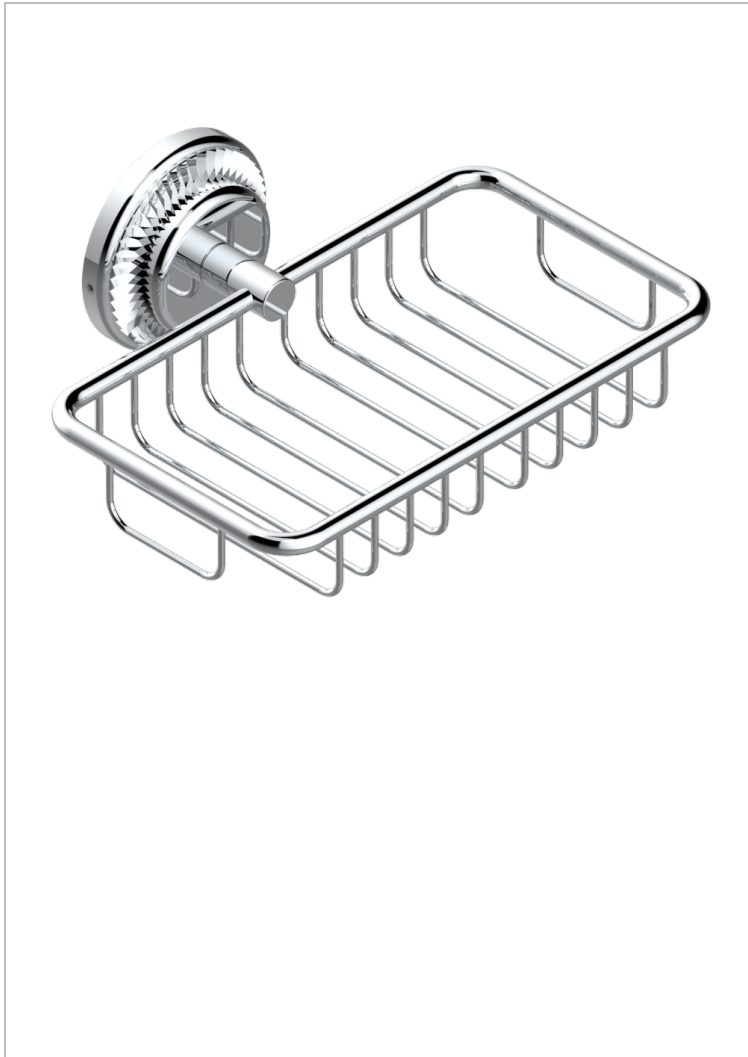

# DIPLOMATE ROYALE

U4D-620

Net soap dish with flange, 160 x 95 mm

THG<sup>®</sup>  
PARIS

18364

04/10/2010

## CHARACTERISTIC

- Diplomate Royale
- Net soap dish with flange, 160 x 95 mm

## AVAILABLE FINITIONS

Antique nickel - H28  
Black ceram - D30  
Blush PVD - H62  
Brass color PVD - H49  
Brown bronze color PVD - F33  
Gold color PVD - H52

Graphite PVD - H64  
Lacquered light bronze - D01  
Matt Umber PVD - H67  
Matt blush PVD - H60  
Matt brass color PVD - H50  
Matt brown bronze color PVD - F34