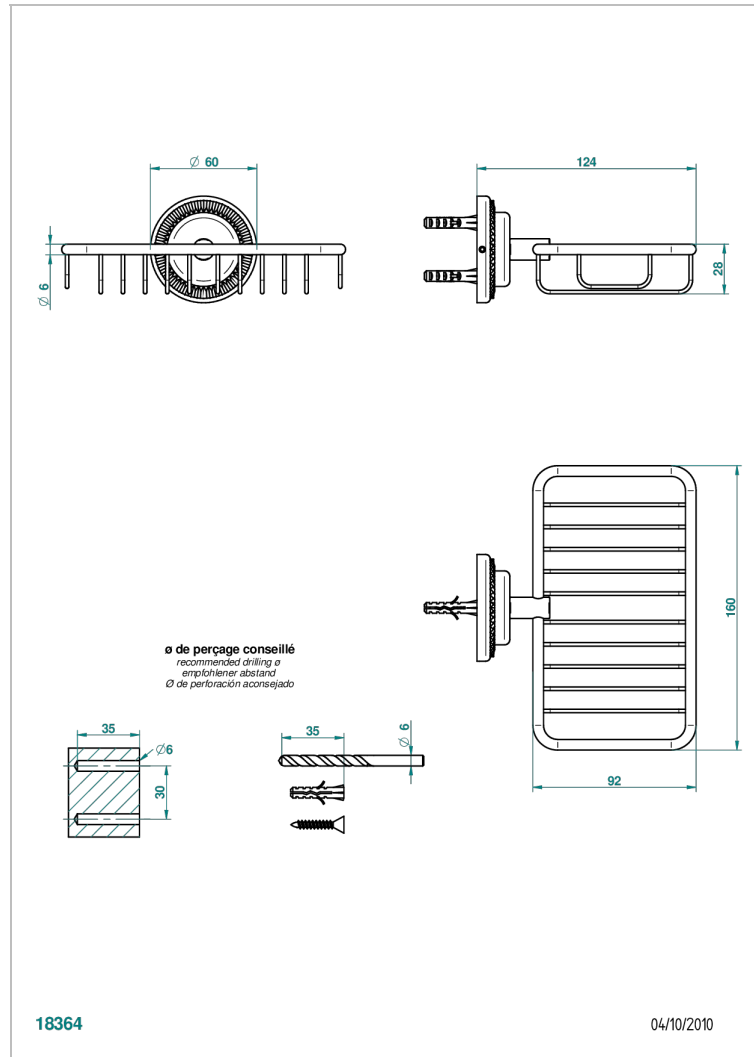

# DIPLOMATE ROYALE

U4D-620

Net soap dish with flange, 160 x 95 mm

THG<sup>®</sup>  
PARIS

18364

04/10/2010

## CHARACTERISTIC

- Diplomate Royale
- Net soap dish with flange, 160 x 95 mm