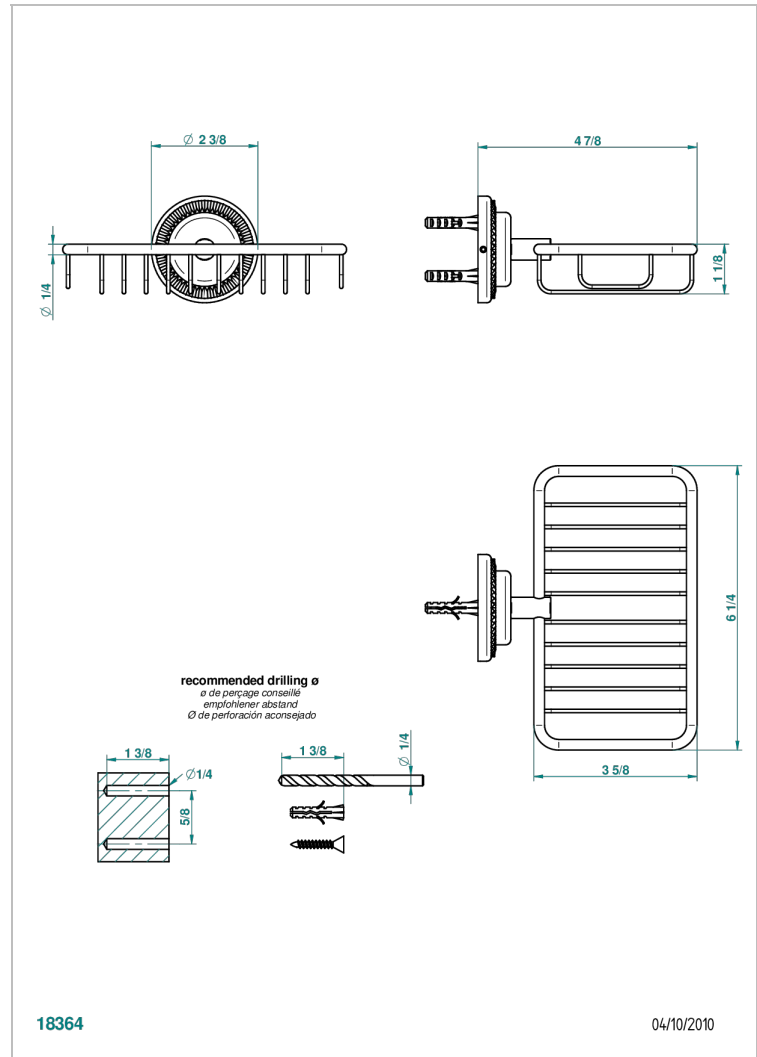

DIPLOMATE ROYALE

U4D-620

Net soap dish with flange, 160 x 95 mm

THG[®]
PARIS

CHARACTERISTIC

- Diplomat Royale
- Net soap dish with flange, 160 x 95 mm

AVAILABLE FINITIONS

Antique nickel - H28
Black ceram - D30
Blush PVD - H62
Brass color PVD - H49
Brown bronze color PVD - F33
Gold color PVD - H52