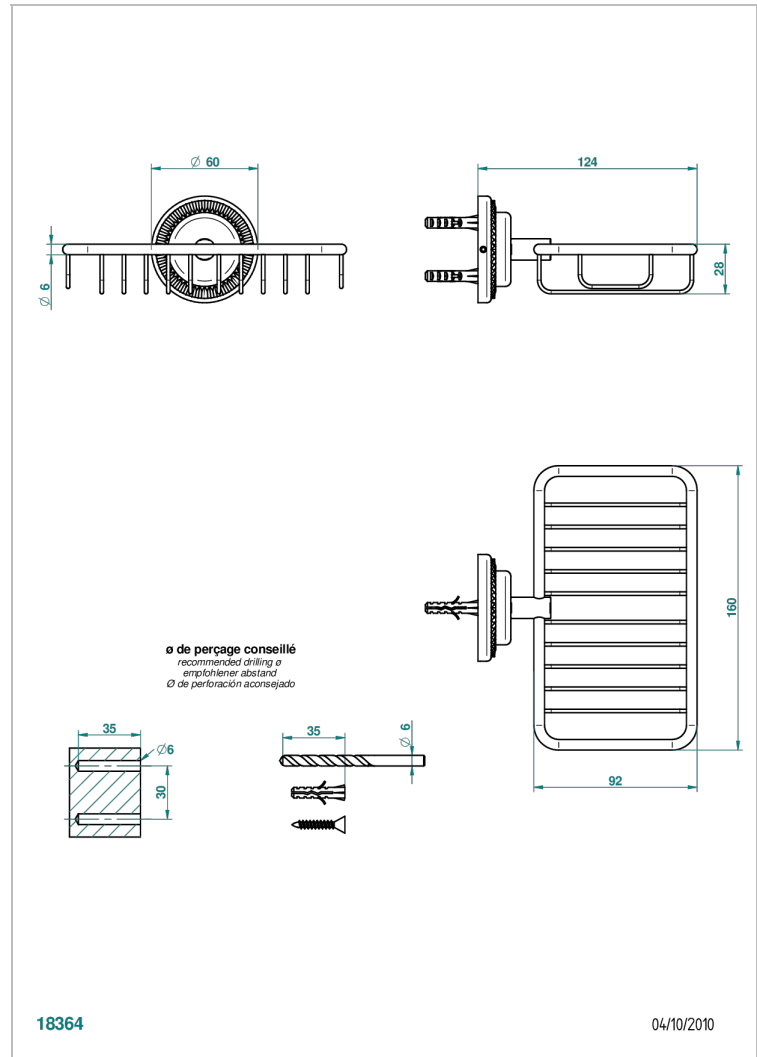

DIPLOMATE ROYALE

U4D-620

Net soap dish with flange, 160 x 95 mm

THG[®]
PARIS

CHARACTERISTIC

- Diplomate Royale
- Net soap dish with flange, 160 x 95 mm

AVAILABLE FINITIONS

Antique nickel - H28
Black ceram - D30
Blush PVD - H62
Brass color PVD - H49
Brown bronze color PVD - F33
Gold color PVD - H52

Nickel color PVD - H55
Polished chrome (color finish) - A02
Polished chrome / Polished gold (color finish) - G02
Polished gold (color finish) - F01
Polished nickel - B01
Soft gold - F30

Soft matt gold - F31
Umber PVD - H66
Varnished matt antique red copper (color finish) - H07