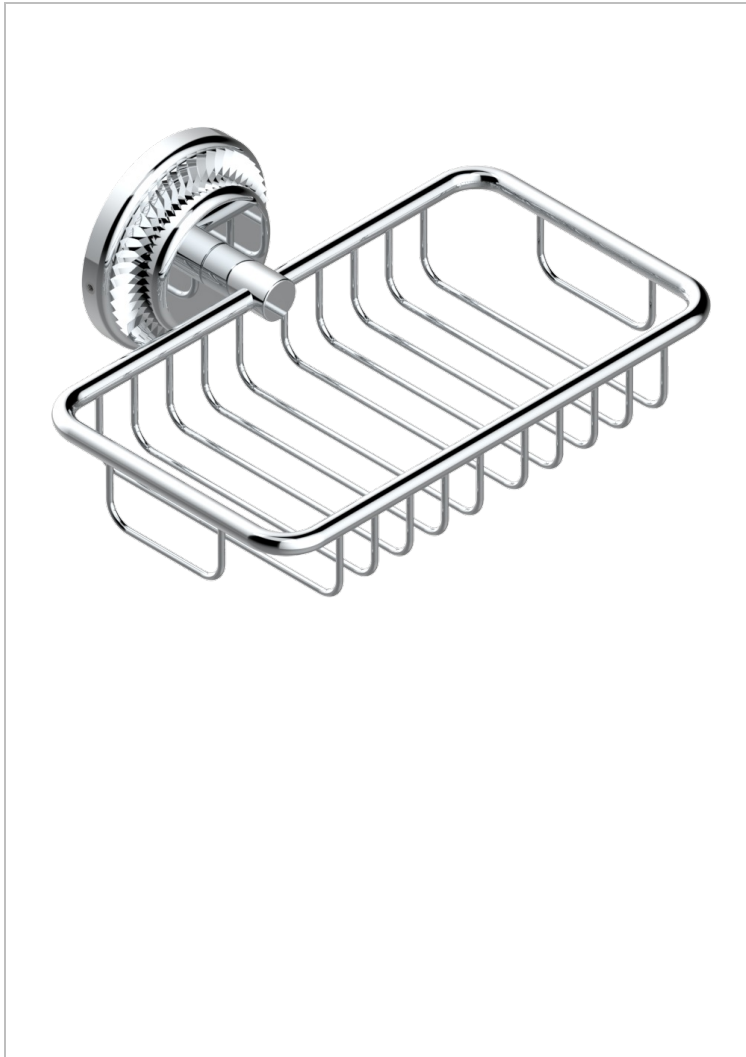

DIPLOMATE ROYALE

U4D-620

Net soap dish with flange, 160 x 95 mm

CHARACTERISTIC

- Diplomat Royale
- Net soap dish with flange, 160 x 95 mm

AVAILABLE FINITIONS

Antique nickel - H28
Black ceram - D30
Blush PVD - H62
Brass color PVD - H49
Brown bronze color PVD - F33
Gold color PVD - H52

Graphite PVD - H64
Lacquered light bronze - D01
Matt Umber PVD - H67
Matt blush PVD - H60
Matt brass color PVD - H50
Matt brown bronze color PVD - F34

Matt chrome - C02
Matt gold - F07
Matt gold color PVD - H53
Matt graphite PVD - H65
Matt nickel (color finish) - C01
Matt nickel color PVD - H56

Nickel color PVD - H55
Polished chrome (color finish) - A02
Polished chrome / Polished gold (color finish) - G02
Polished gold (color finish) - F01
Polished nickel - B01
Soft gold - F30

Soft matt gold - F31
Umber PVD - H66
Varnished matt antique red copper (color finish) - H07