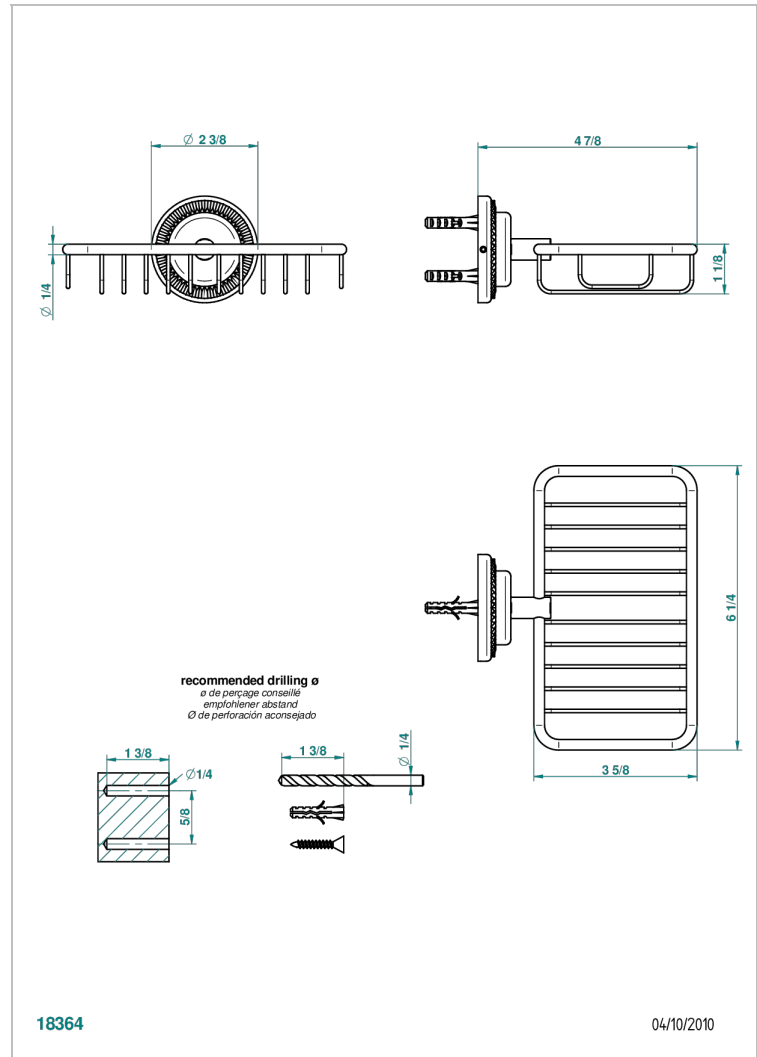

DIPLOMATE ROYALE

U4D-620

Net soap dish with flange, 160 x 95 mm

CHARACTERISTIC

- Diplomat Royale
- Net soap dish with flange, 160 x 95 mm

AVAILABLE FINITIONS

Antique nickel - H28
Black ceram - D30
Blush PVD - H62
Brass color PVD - H49
Brown bronze color PVD - F33
Gold color PVD - H52