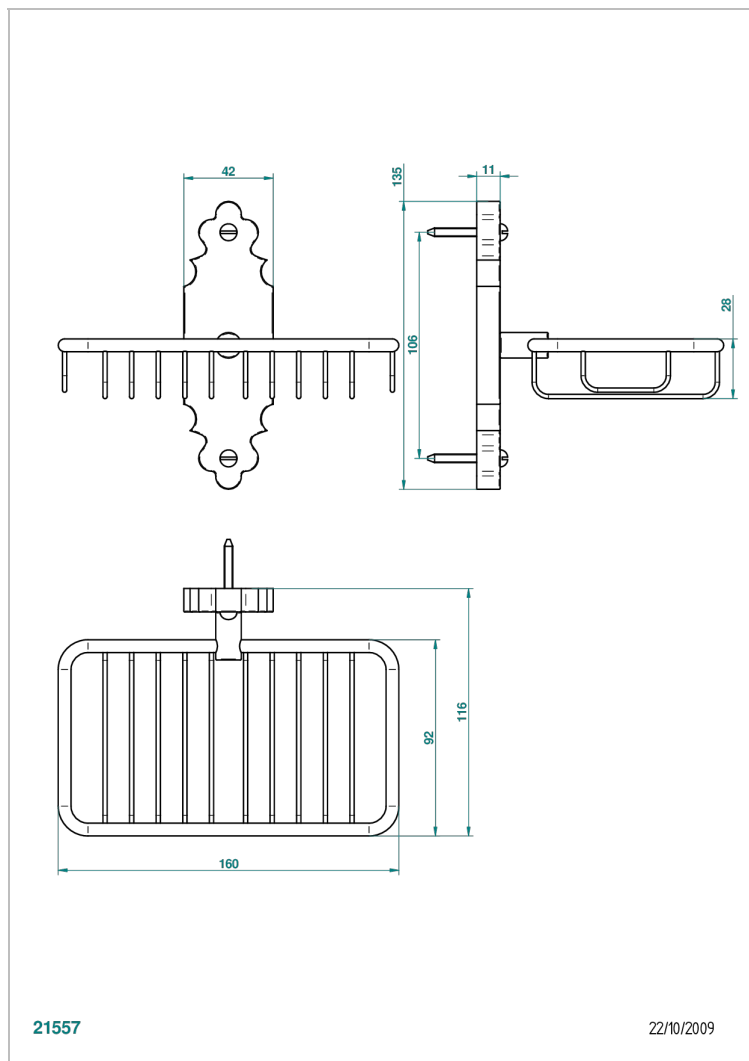

1900 WITH SMOOTH METAL LEVER HANDLES

G3M-620

Soap basket, wall mounted 6"1/4 x 3"5/8

21557

22/10/2009

CHARACTERISTIC

- 1900 with smooth metal lever handles
- Soap basket, wall mounted 6"1/4 x 3"5/8

AVAILABLE FINITIONS