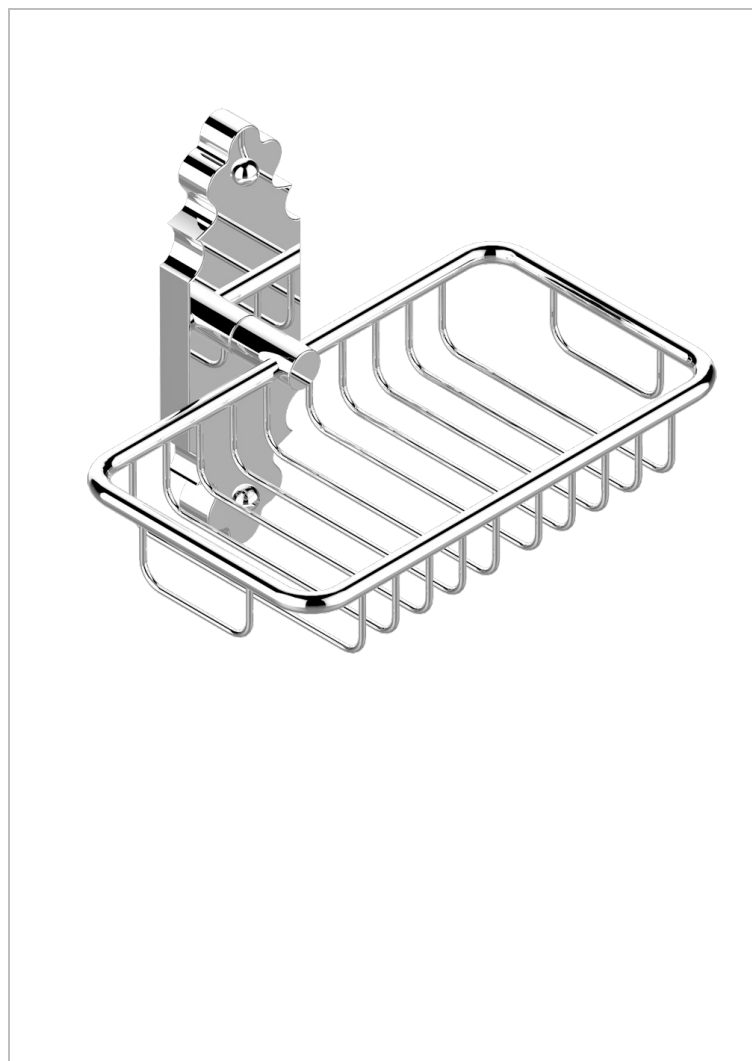

1900 WITH SMOOTH METAL LEVER HANDLES

G3M-620

Soap basket, wall mounted 6"1/4 x 3"5/8

21557

22/10/2009

CHARACTERISTIC

- 1900 with smooth metal lever handles
- Soap basket, wall mounted 6"1/4 x 3"5/8

AVAILABLE FINITIONS