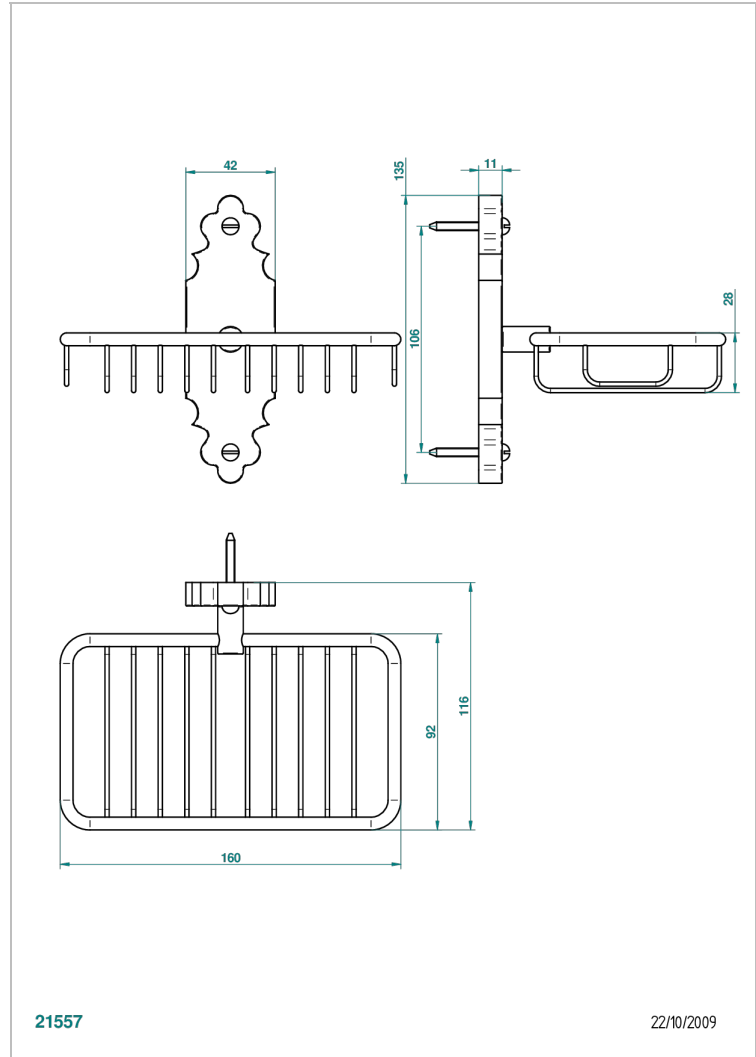

# 1900 WITH LEVER HANDLES

G28-620

Soap basket, wall mounted 6"1/4 x 3"5/8

## CHARACTERISTIC

- 1900 with lever handles
- Soap basket, wall mounted 6"1/4 x 3"5/8