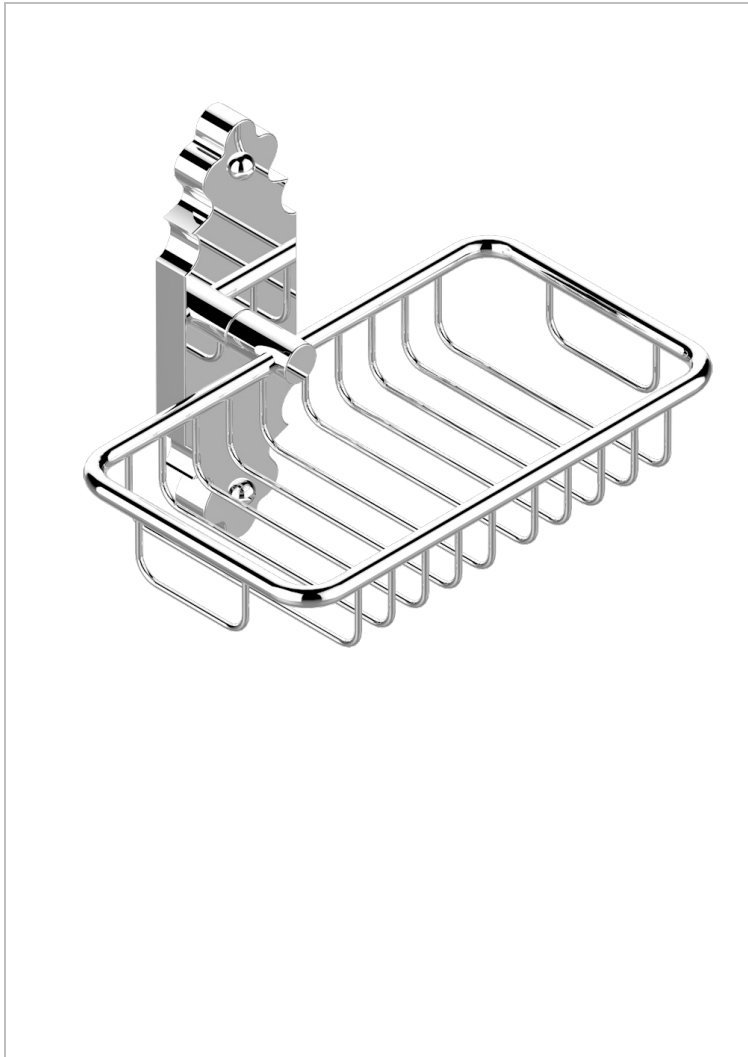

# 1900 WITH LEVER HANDLES

G28-620

Soap basket, wall mounted 6"1/4 x 3"5/8

## CHARACTERISTIC

- 1900 with lever handles
- Soap basket, wall mounted 6"1/4 x 3"5/8