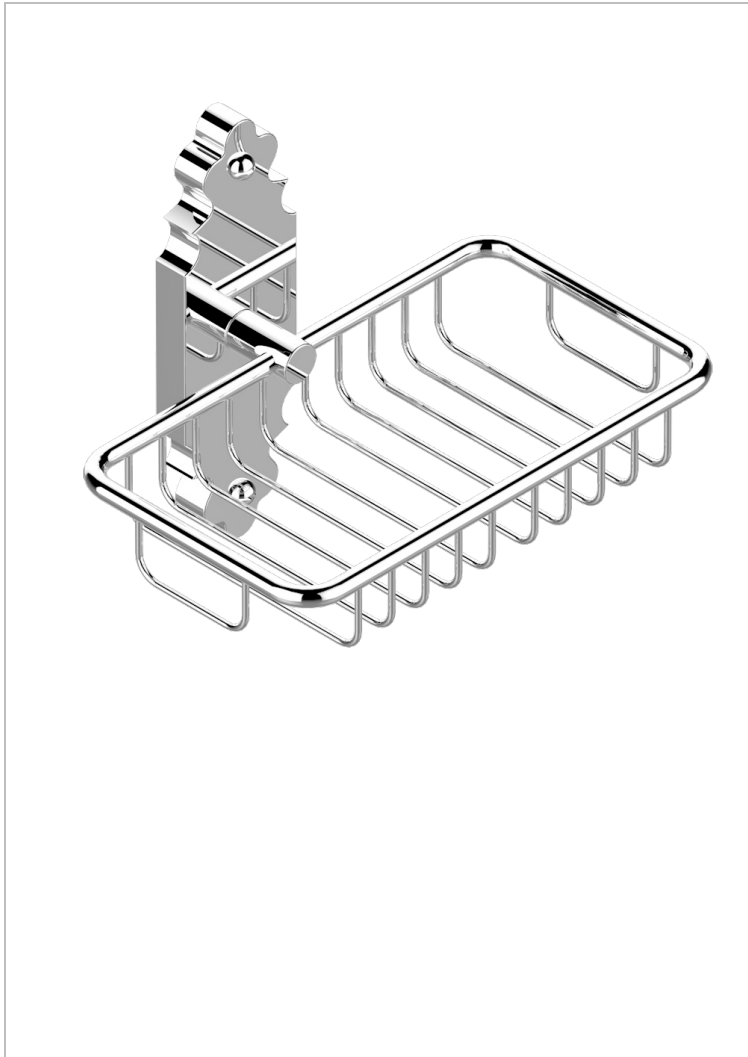

# 1900 WITH LEVER HANDLES

G28-620

Soap basket, wall mounted 6"1/4 x 3"5/8

21557

22/10/2009

## CHARACTERISTIC

- 1900 with lever handles
- Soap basket, wall mounted 6"1/4 x 3"5/8