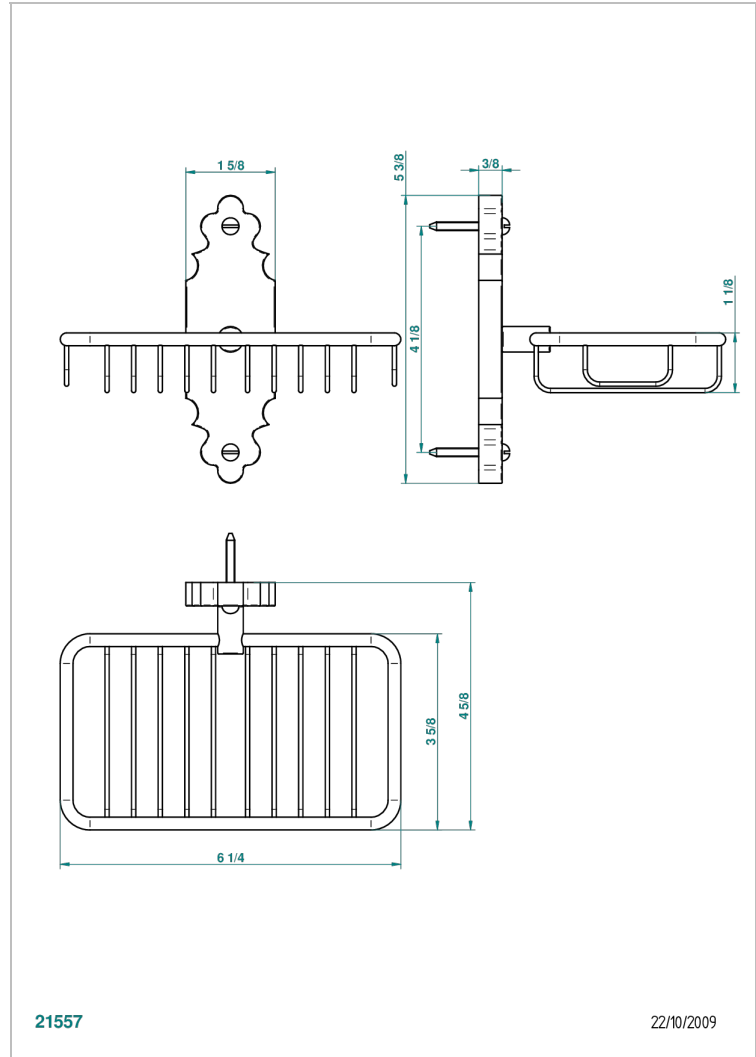

# 1900 WITH LEVER HANDLES

G28-620

Soap basket, wall mounted 6"1/4 x 3"5/8

21557

22/10/2009

## CHARACTERISTIC

- 1900 with lever handles
- Soap basket, wall mounted 6"1/4 x 3"5/8