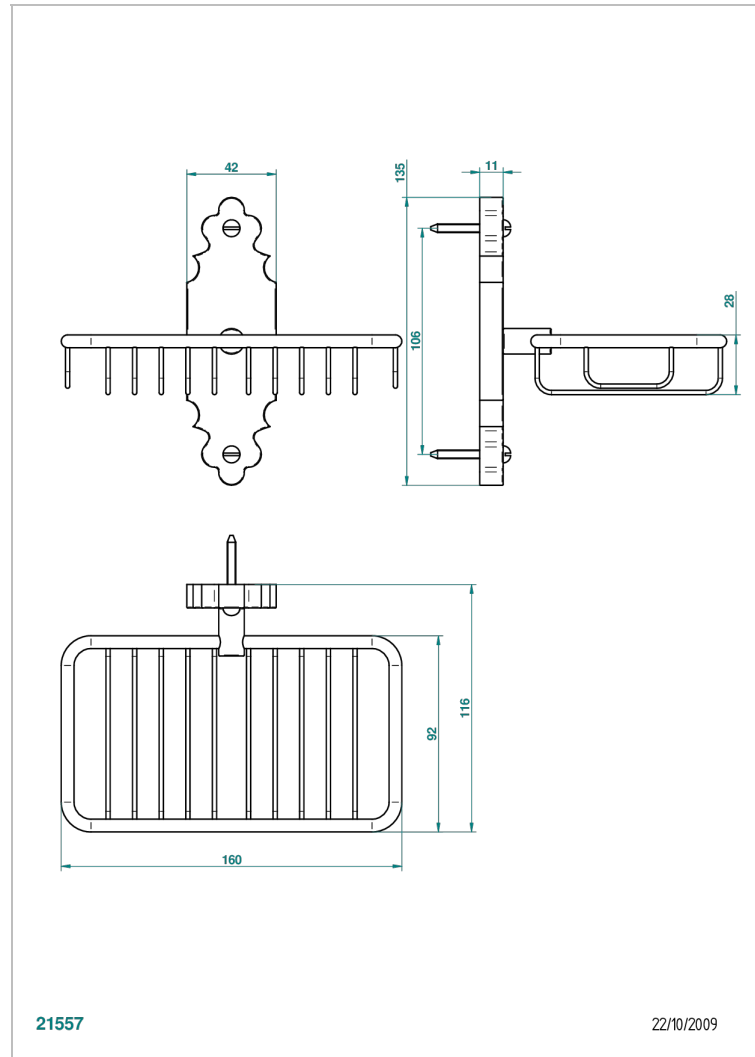

1900 WITH LEVER

G28-620

Net soap dish with flange, 160 x 95 mm

CHARACTERISTIC

- 1900 with lever
- Net soap dish with flange, 160 x 95 mm

AVAILABLE FINITIONS

Antique nickel - H28
Black ceram - D30
Blush PVD - H62
Brass color PVD - H49
Brown bronze color PVD - F33
Gold color PVD - H52