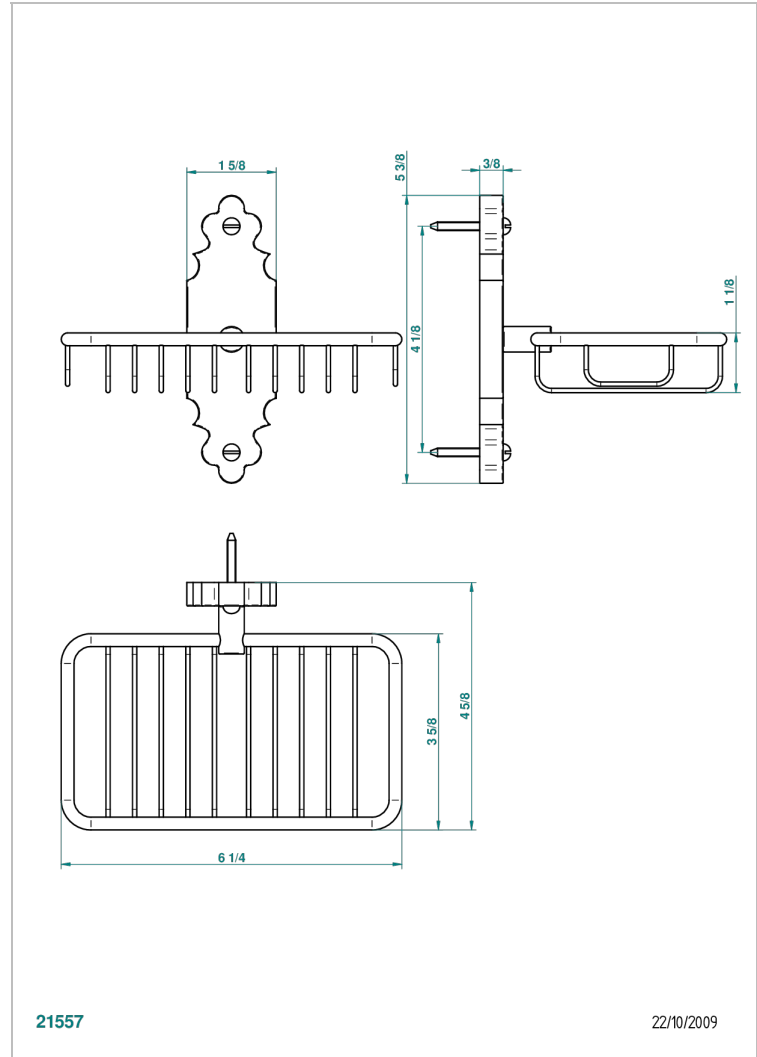

# 1900 WITH LEVER

G28-620

Net soap dish with flange, 160 x 95 mm

21557

22/10/2009

## CHARACTERISTIC

- 1900 with lever
- Net soap dish with flange, 160 x 95 mm