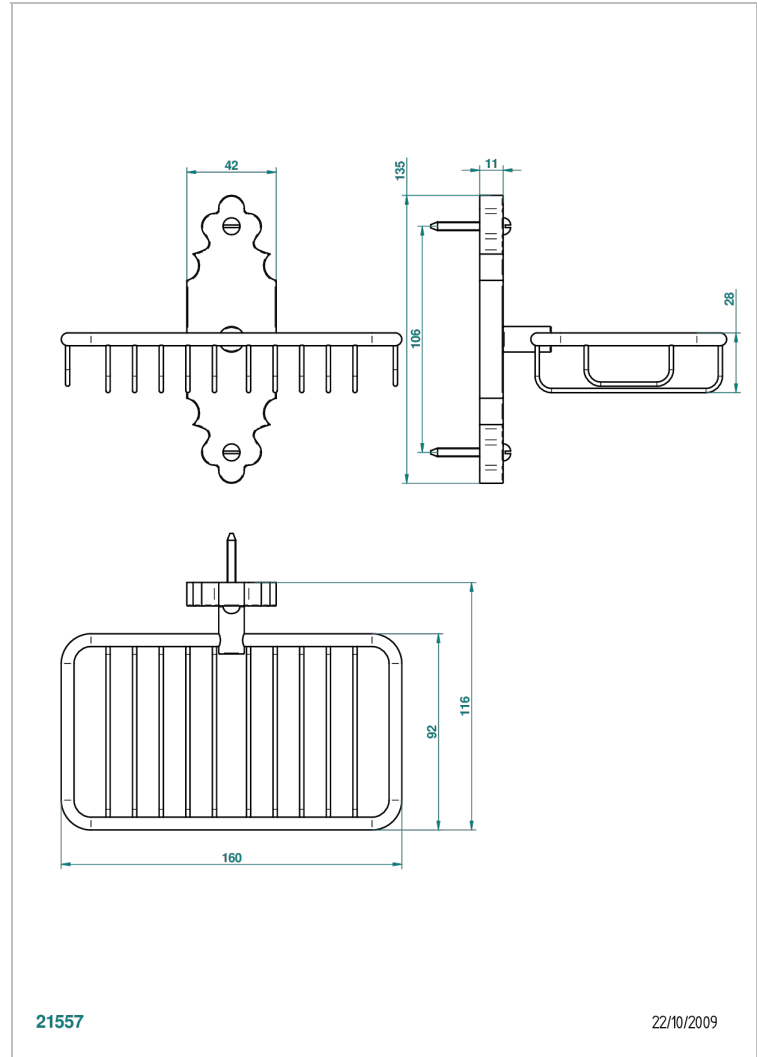

# 1900 WITH LEVER

G28-620

Net soap dish with flange, 160 x 95 mm

21557

22/10/2009

## CHARACTERISTIC

- 1900 with lever
- Net soap dish with flange, 160 x 95 mm

## AVAILABLE FINITIONS

Antique nickel - H28  
Black ceram - D30  
Blush PVD - H62  
Brass color PVD - H49  
Brown bronze color PVD - F33  
Gold color PVD - H52

Graphite PVD - H64  
Lacquered light bronze - D01  
Matt Umber PVD - H67  
Matt blush PVD - H60  
Matt brass color PVD - H50  
Matt brown bronze color PVD - F34