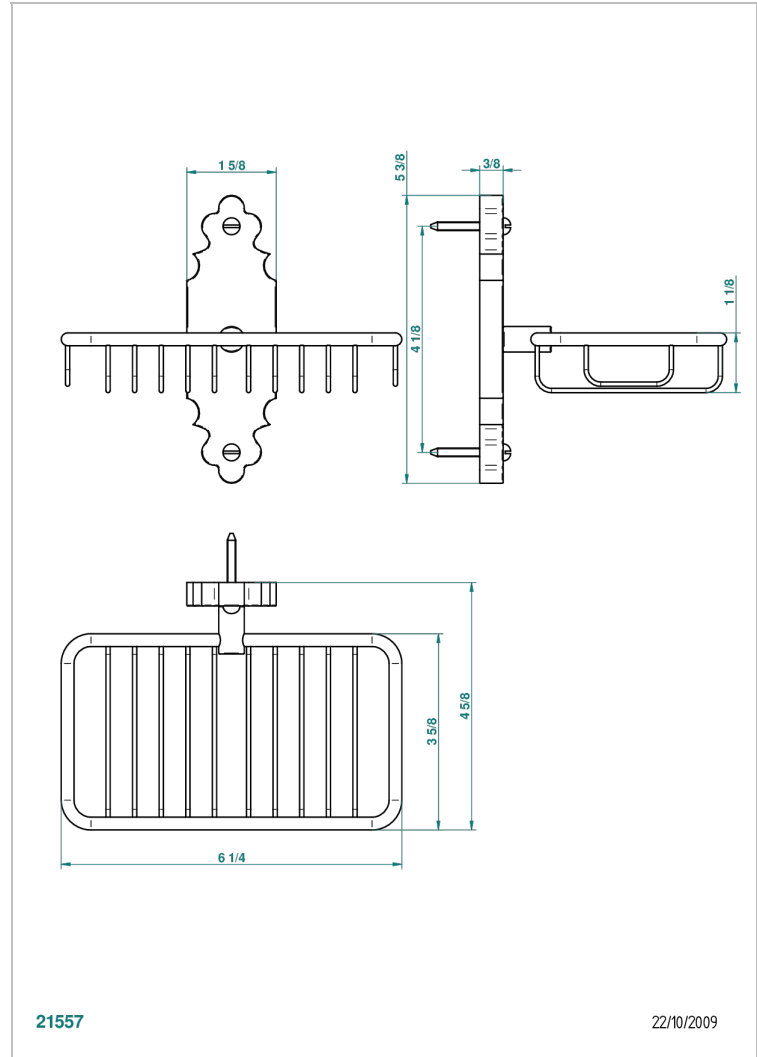

1900 WITH LEVER

G28-620

Net soap dish with flange, 160 x 95 mm

21557

22/10/2009

CHARACTERISTIC

- 1900 with lever
- Net soap dish with flange, 160 x 95 mm

AVAILABLE FINITIONS