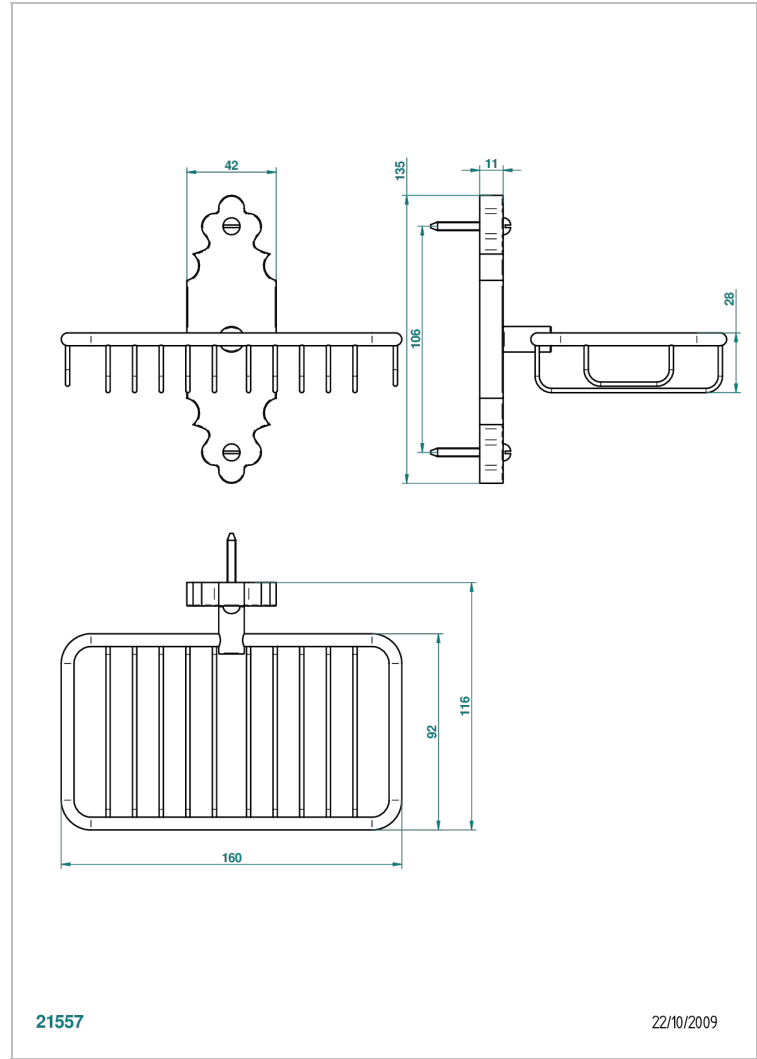

1900

G25-620

Soap basket, wall mounted 6"1/4 x 3"5/8

21557

22/10/2009

CHARACTERISTIC

- 1900
- Soap basket, wall mounted 6"1/4 x 3"5/8

AVAILABLE FINITIONS

Black ceram - D30
Blush PVD - H62
Brass color PVD - H49
Brown bronze color PVD - F33
Chrome polished - A02
Chrome polished / gold polished - G02

Copper antique matt, coated - H07
Gold color PVD - H52
Gold mat - F07
Gold polished - F01
Graphite PVD - H64
Light coated bronze - D01