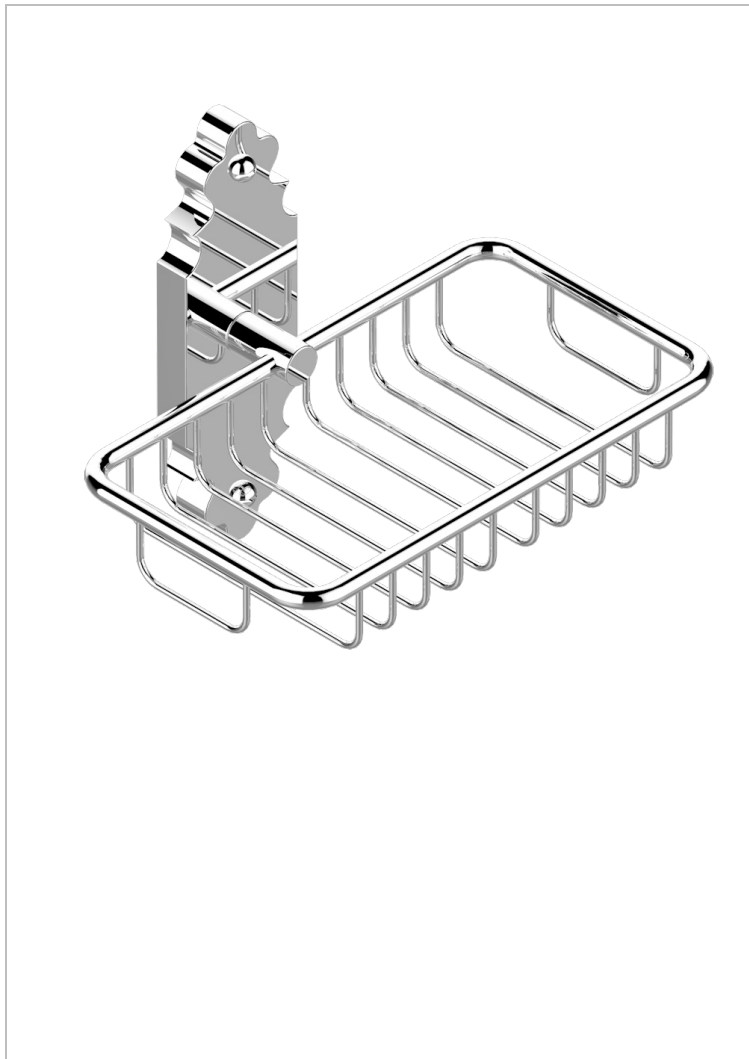

1900

G25-620

Soap basket, wall mounted 6"1/4 x 3"5/8

CHARACTERISTIC

- 1900
- Soap basket, wall mounted 6"1/4 x 3"5/8

AVAILABLE FINITIONS

Black ceram - D30
Blush PVD - H62
Brass color PVD - H49
Brown bronze color PVD - F33
Chrome polished - A02
Chrome polished / gold polished - G02