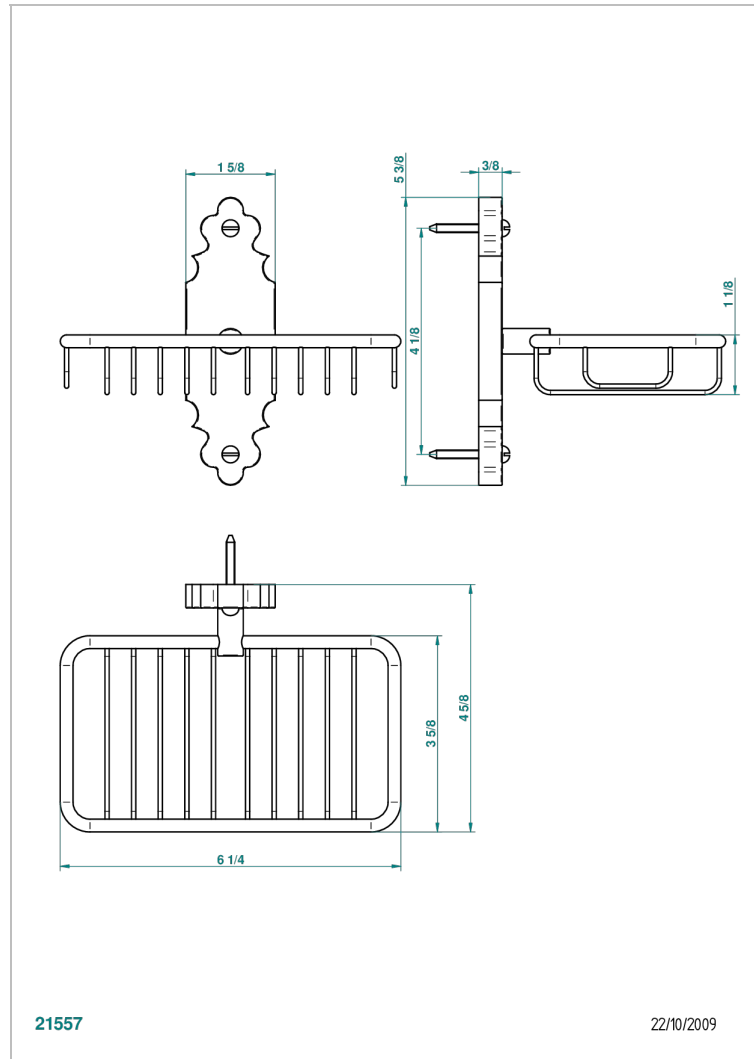

1900

G25-620

Soap basket, wall mounted 6"1/4 x 3"5/8

CHARACTERISTIC

- 1900
- Soap basket, wall mounted 6"1/4 x 3"5/8

AVAILABLE FINITIONS

Black ceram - D30
Blush PVD - H62
Brass color PVD - H49
Brown bronze color PVD - F33
Chrome polished - A02
Chrome polished / gold polished - G02