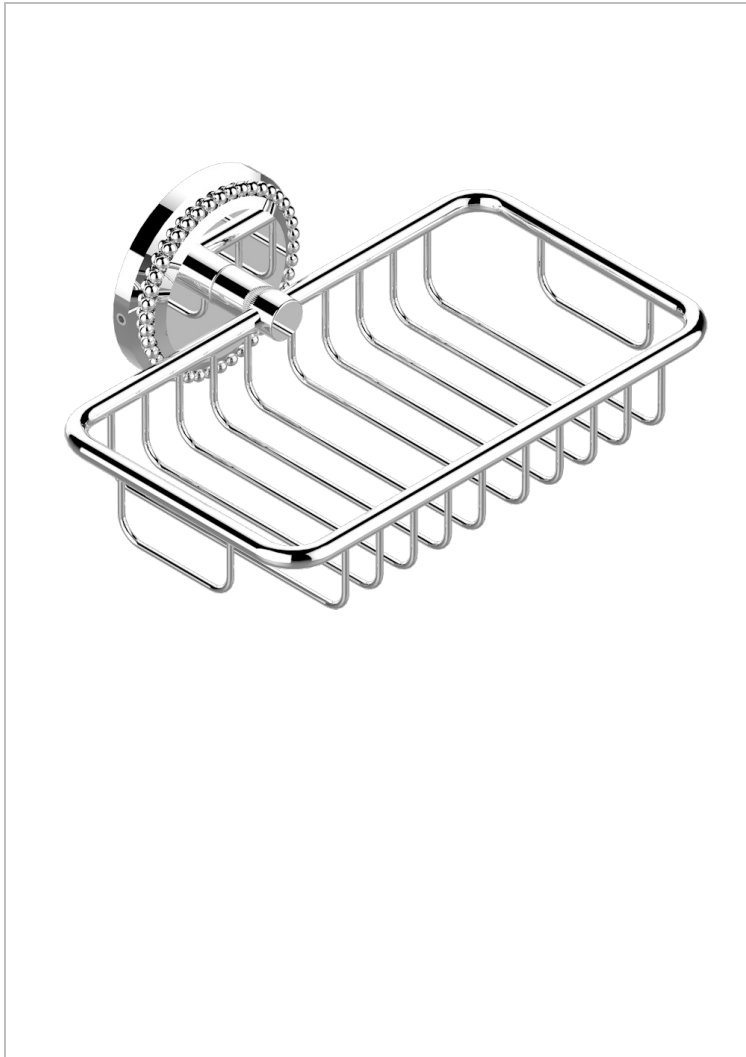

AMOUR DE TRIANON

G24-620

Soap basket, wall mounted 6"1/4 x 3"5/8

THG[®]
PARIS

CHARACTERISTIC

- Amour de Trianon
- Soap basket, wall mounted 6"1/4 x 3"5/8

AVAILABLE FINITIONS

Black ceram - D30
Chrome polished - A02
Chrome polished / gold polished - G02
Copper antique matt, coated - H07
Gold mat - F07
Gold polished - F01

Light coated bronze - D01
Matt chrome (American satin) - C02
Matt nickel (American satin) - C01
Nickel antique / Sovereign - H28
Nickel polished - B01
Soft gold - F30

Soft matt gold - F31