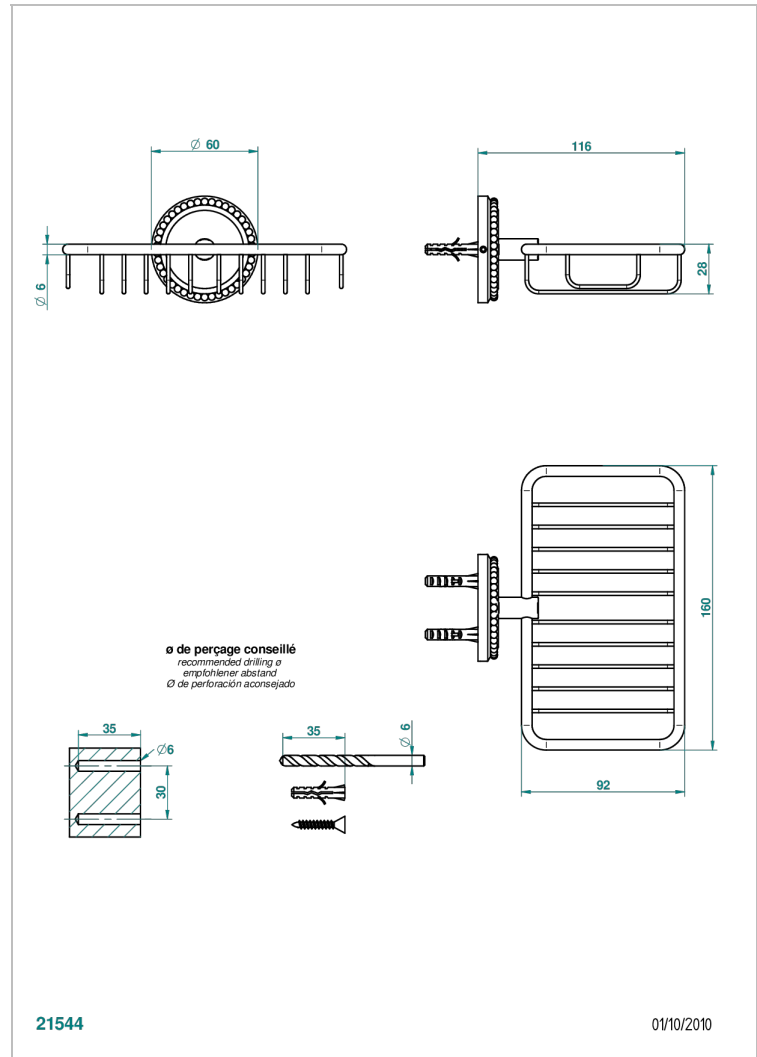

AMOUR DE TRIANON

G24-620

Soap basket, wall mounted 6"1/4 x 3"5/8

THG[®]
PARIS

CHARACTERISTIC

- Amour de Trianon
- Soap basket, wall mounted 6"1/4 x 3"5/8

AVAILABLE FINITIONS

Black ceram - D30
Chrome polished - A02
Chrome polished / gold polished - G02
Copper antique matt, coated - H07
Gold mat - F07
Gold polished - F01

Light coated bronze - D01
Matt chrome (American satin) - C02
Matt nickel (American satin) - C01
Nickel antique / Sovereign - H28
Nickel polished - B01
Soft gold - F30

Soft matt gold - F31