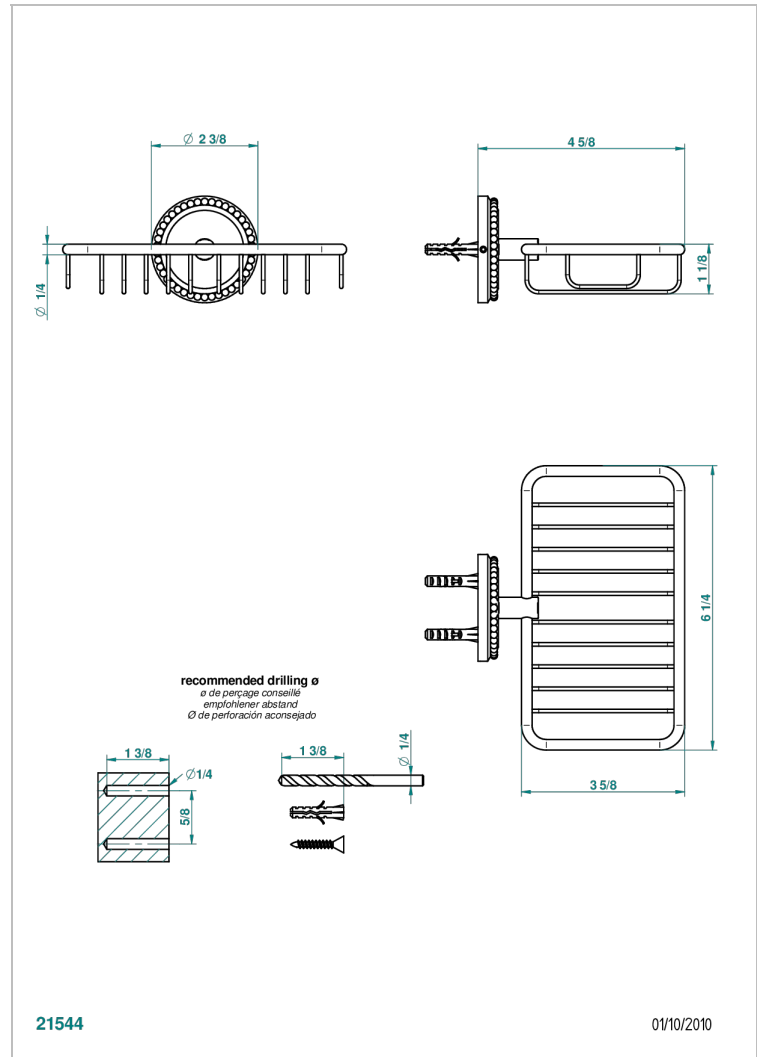

AMOUR DE TRIANON

G24-620

Soap basket, wall mounted 6"1/4 x 3"5/8

THG[®]
PARIS

CHARACTERISTIC

- Amour de Trianon
- Soap basket, wall mounted 6"1/4 x 3"5/8

AVAILABLE FINITIONS

Black ceram - D30
Chrome polished - A02
Chrome polished / gold polished - G02
Copper antique matt, coated - H07
Gold mat - F07
Gold polished - F01