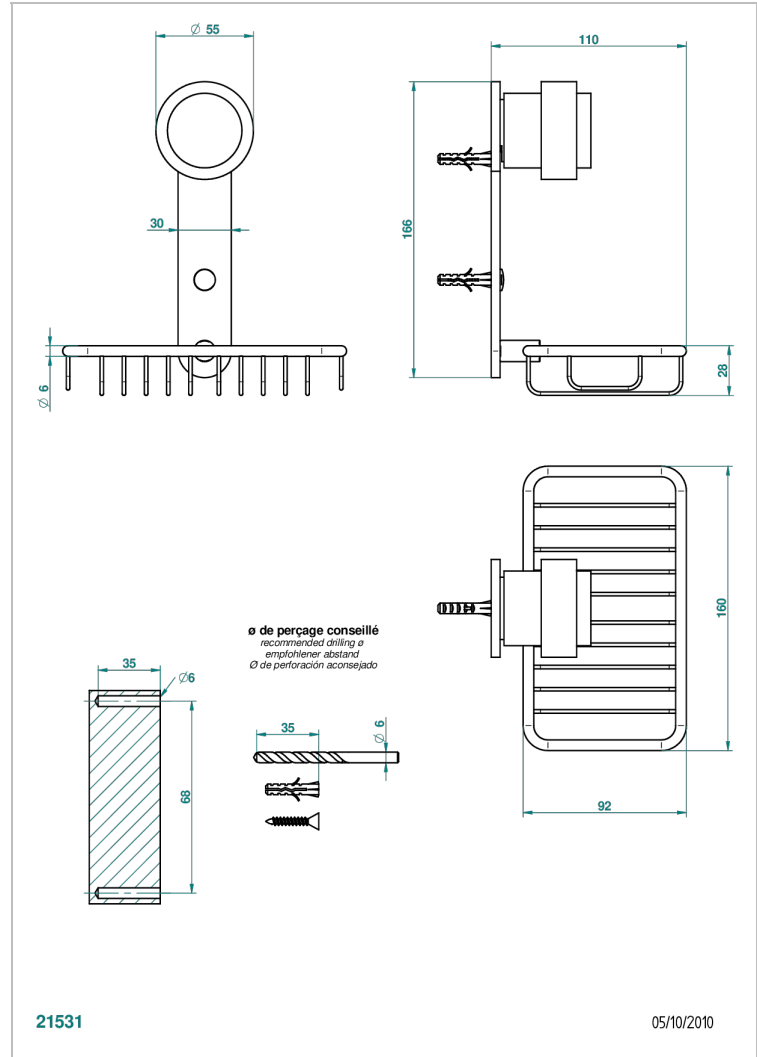

DIPLOMATE SMOOTH RINGS

U4A-620

Soap basket, wall mounted 6"1/4 x 3"5/8

CHARACTERISTIC

- Diplomate Smooth rings
- Soap basket, wall mounted 6"1/4 x 3"5/8

AVAILABLE FINITIONS

Black ceram - D30
Blush PVD - H62
Brass color PVD - H49
Brown bronze color PVD - F33
Chrome polished - A02
Chrome polished / gold polished - G02