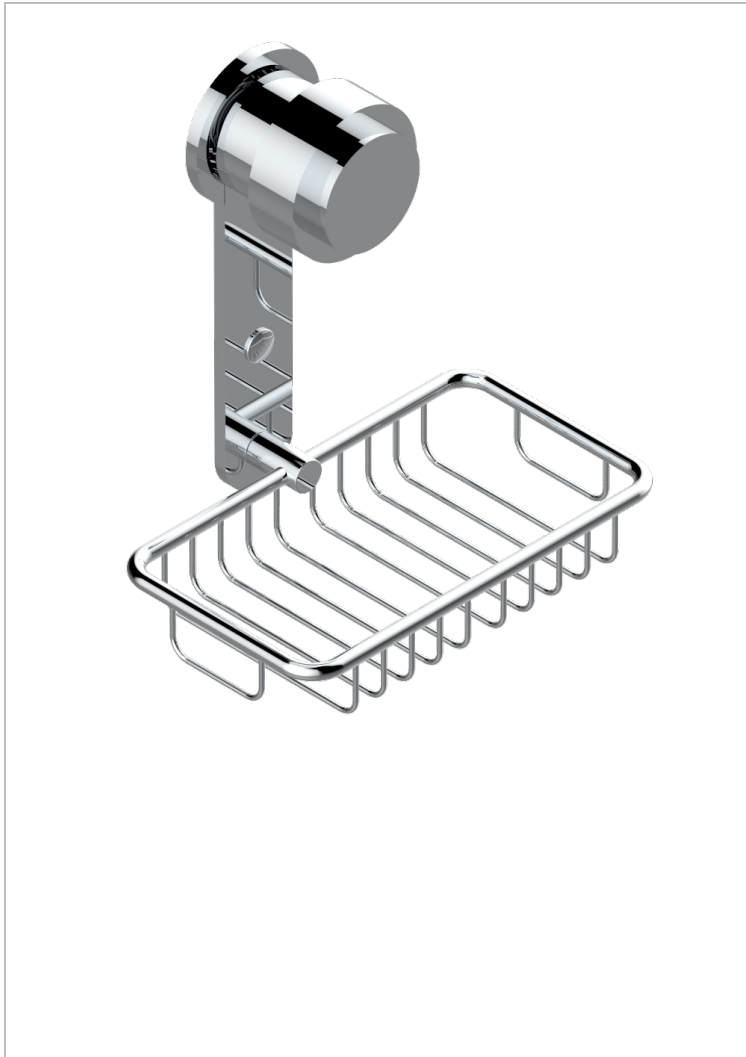

DIPLOMATE SMOOTH RINGS

U4A-620

Soap basket, wall mounted 6"1/4 x 3"5/8

CHARACTERISTIC

- Diplomate Smooth rings
- Soap basket, wall mounted 6"1/4 x 3"5/8

AVAILABLE FINITIONS

Black ceram - D30
Blush PVD - H62
Brass color PVD - H49
Brown bronze color PVD - F33
Chrome polished - A02
Chrome polished / gold polished - G02

Copper antique matt, coated - H07
Gold color PVD - H52
Gold mat - F07
Gold polished - F01
Graphite PVD - H64
Light coated bronze - D01

Matt Umber PVD - H67
Matt blush PVD - H60
Matt brass color PVD - H50
Matt brown bronze color PVD - F34
Matt chrome (American satin) - C02
Matt gold color PVD - H53