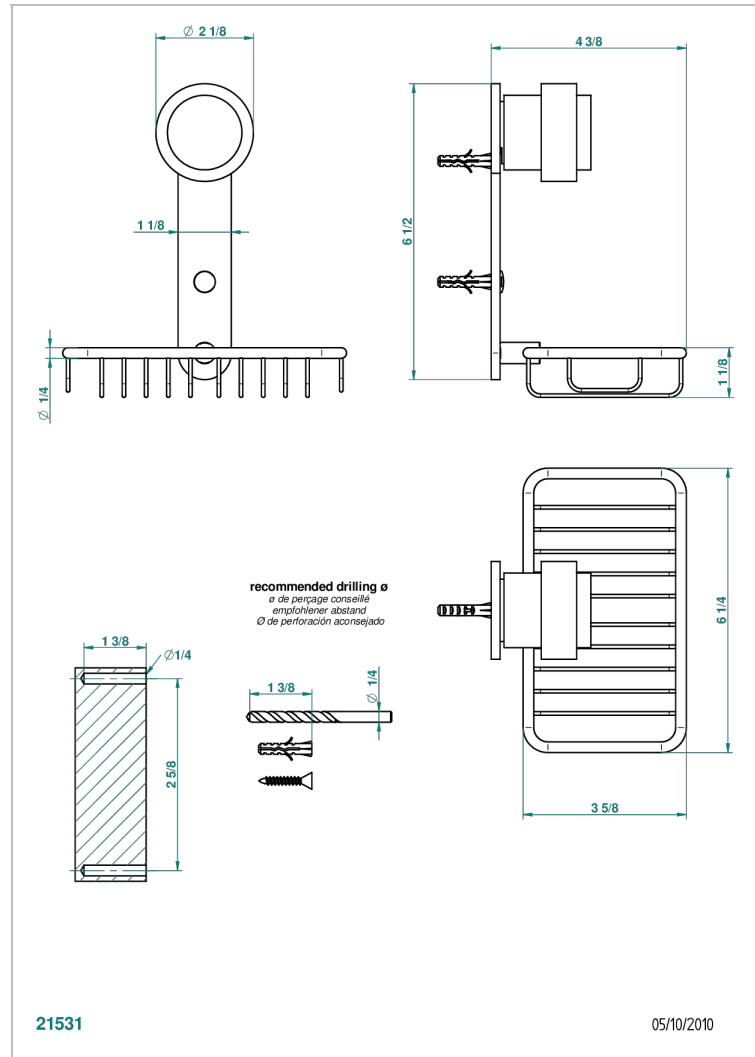

DIPLOMATE SMOOTH RINGS

U4A-620

Soap basket, wall mounted 6"1/4 x 3"5/8

CHARACTERISTIC

- Diplomate Smooth rings
- Soap basket, wall mounted 6"1/4 x 3"5/8

AVAILABLE FINITIONS

Black ceram - D30
 Blush PVD - H62
 Brass color PVD - H49
 Brown bronze color PVD - F33
 Chrome polished - A02
 Chrome polished / gold polished - G02