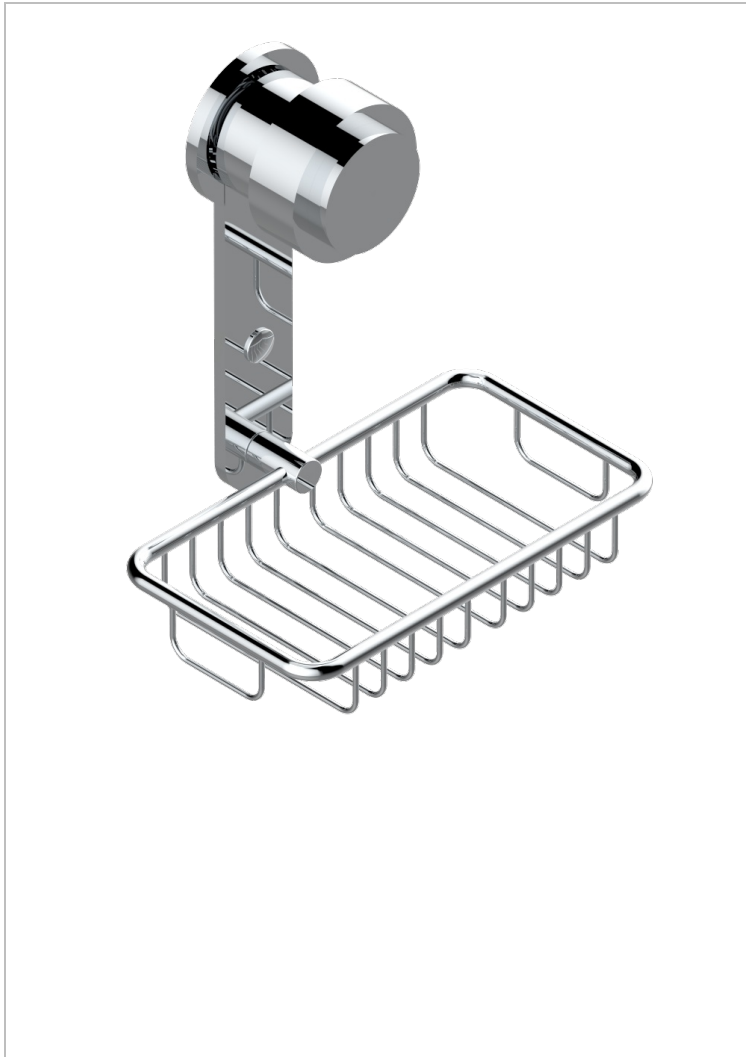

DIPLOMATE SMOOTH RINGS

U4A-620

Soap basket, wall mounted 6"1/4 x 3"5/8

CHARACTERISTIC

- Diplomate Smooth rings
- Soap basket, wall mounted 6"1/4 x 3"5/8

AVAILABLE FINITIONS

Black ceram - D30
 Blush PVD - H62
 Brass color PVD - H49
 Brown bronze color PVD - F33
 Chrome polished - A02
 Chrome polished / gold polished - G02

Copper antique matt, coated - H07
 Gold color PVD - H52
 Gold mat - F07
 Gold polished - F01
 Graphite PVD - H64
 Light coated bronze - D01

Matt Umber PVD - H67
 Matt blush PVD - H60
 Matt brass color PVD - H50
 Matt brown bronze color PVD - F34
 Matt chrome (American satin) - C02
 Matt gold color PVD - H53