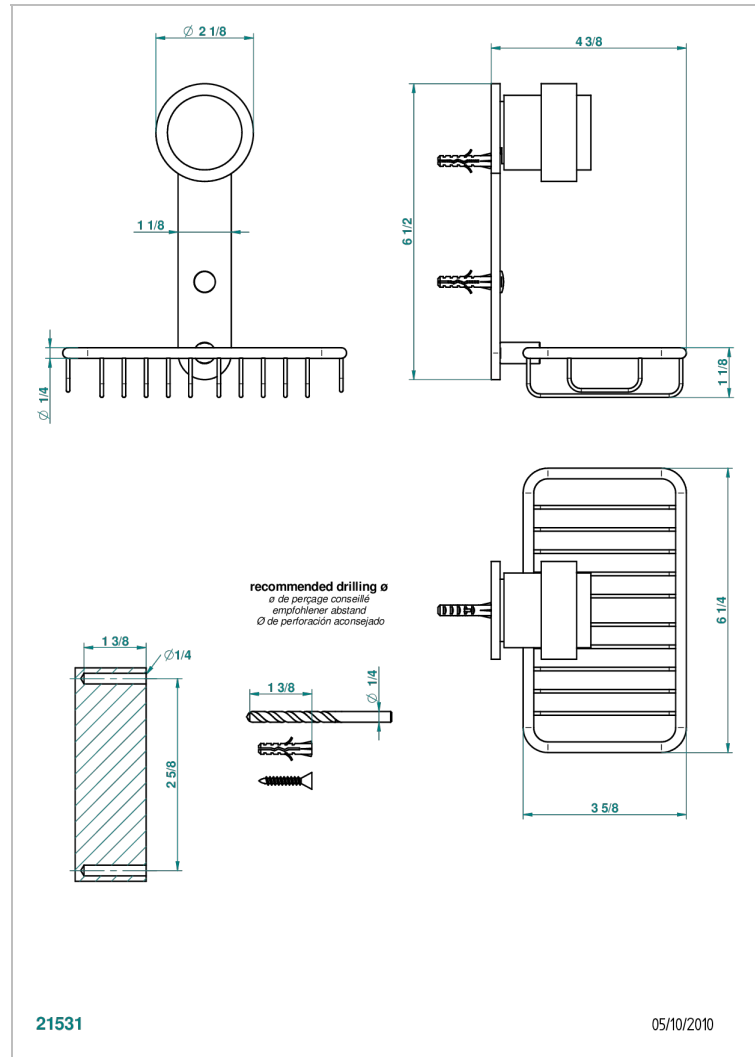

DIPLOMATE SMOOTH RINGS

U4A-620

Net soap dish with flange, 160 x 95 mm

THG[®]
PARIS

CHARACTERISTIC

- Diplomat Smooth rings
- Net soap dish with flange, 160 x 95 mm

AVAILABLE FINITIONS

Antique nickel - H28
Black ceram - D30
Blush PVD - H62
Brass color PVD - H49
Brown bronze color PVD - F33
Gold color PVD - H52

Nickel color PVD - H55
Polished chrome (color finish) - A02
Polished chrome / Polished gold (color finish) - G02
Polished gold (color finish) - F01
Polished nickel - B01
Soft gold - F30

Soft matt gold - F31
Umber PVD - H66
Varnished matt antique red copper (color finish) - H07