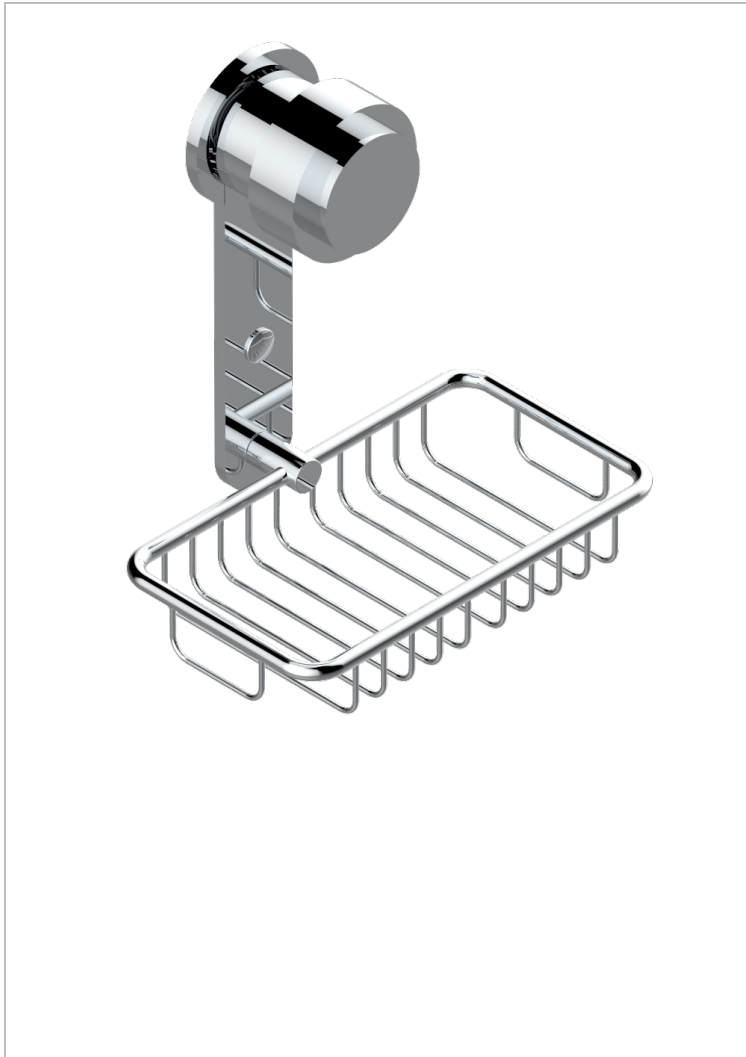

DIPLOMATE SMOOTH RINGS

U4A-620

Net soap dish with flange, 160 x 95 mm

THG[®]
PARIS

CHARACTERISTIC

- Diplomat Smooth rings
- Net soap dish with flange, 160 x 95 mm

AVAILABLE FINITIONS

Antique nickel - H28
Black ceram - D30
Blush PVD - H62
Brass color PVD - H49
Brown bronze color PVD - F33
Gold color PVD - H52

Graphite PVD - H64
Lacquered light bronze - D01
Matt Umber PVD - H67
Matt blush PVD - H60
Matt brass color PVD - H50
Matt brown bronze color PVD - F34

Matt chrome - C02
Matt gold - F07
Matt gold color PVD - H53
Matt graphite PVD - H65
Matt nickel (color finish) - C01
Matt nickel color PVD - H56

Nickel color PVD - H55
Polished chrome (color finish) - A02
Polished chrome / Polished gold (color finish) - G02
Polished gold (color finish) - F01
Polished nickel - B01
Soft gold - F30

Soft matt gold - F31
Umber PVD - H66
Varnished matt antique red copper (color finish) - H07