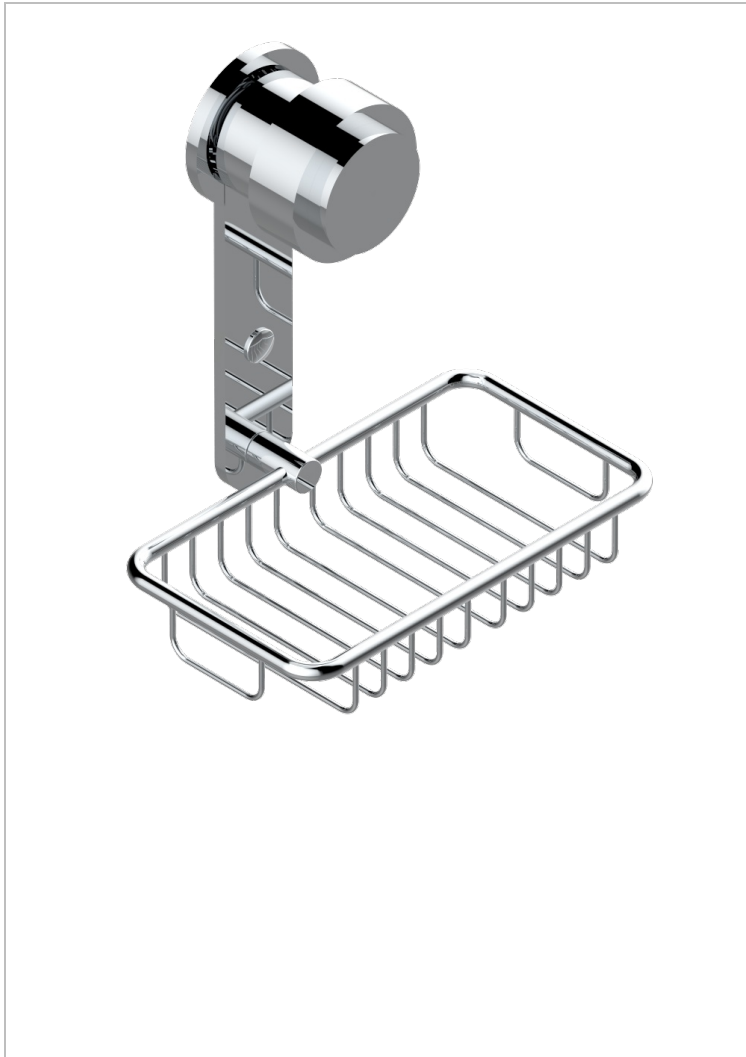

DIPLOMATE SMOOTH RINGS

U4A-620

Net soap dish with flange, 160 x 95 mm

CHARACTERISTIC

- Diplomate Smooth rings
- Net soap dish with flange, 160 x 95 mm

AVAILABLE FINITIONS

Antique nickel - H28
Black ceram - D30
Blush PVD - H62
Brass color PVD - H49
Brown bronze color PVD - F33
Gold color PVD - H52

Graphite PVD - H64
Lacquered light bronze - D01
Matt Umber PVD - H67
Matt blush PVD - H60
Matt brass color PVD - H50
Matt brown bronze color PVD - F34

Matt chrome - C02
Matt gold - F07
Matt gold color PVD - H53
Matt graphite PVD - H65
Matt nickel (color finish) - C01
Matt nickel color PVD - H56

Nickel color PVD - H55
Polished chrome (color finish) - A02
Polished chrome / Polished gold (color finish) - G02
Polished gold (color finish) - F01
Polished nickel - B01
Soft gold - F30

Soft matt gold - F31
Umber PVD - H66
Varnished matt antique red copper (color finish) - H07