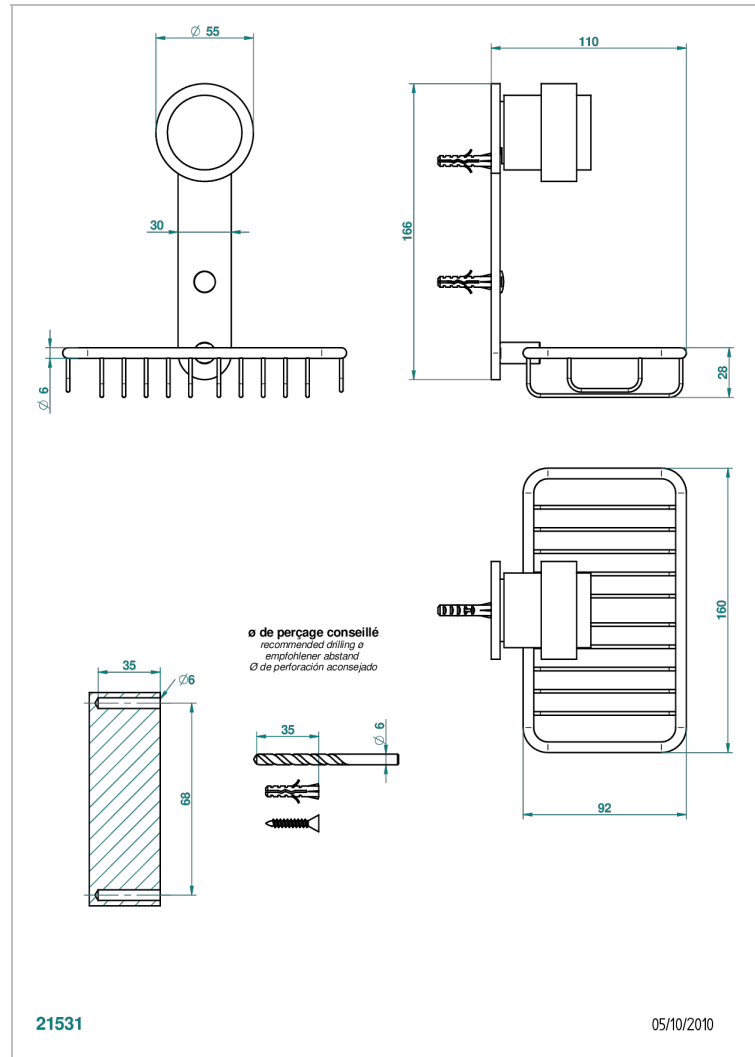

DIPLOMATE SMOOTH RINGS

U4A-620

Net soap dish with flange, 160 x 95 mm

CHARACTERISTIC

- Diplomate Smooth rings
- Net soap dish with flange, 160 x 95 mm

AVAILABLE FINITIONS

Antique nickel - H28
Black ceram - D30
Blush PVD - H62
Brass color PVD - H49
Brown bronze color PVD - F33
Gold color PVD - H52

Nickel color PVD - H55
Polished chrome (color finish) - A02
Polished chrome / Polished gold (color finish) - G02
Polished gold (color finish) - F01
Polished nickel - B01
Soft gold - F30

Soft matt gold - F31
Umber PVD - H66
Varnished matt antique red copper (color finish) - H07