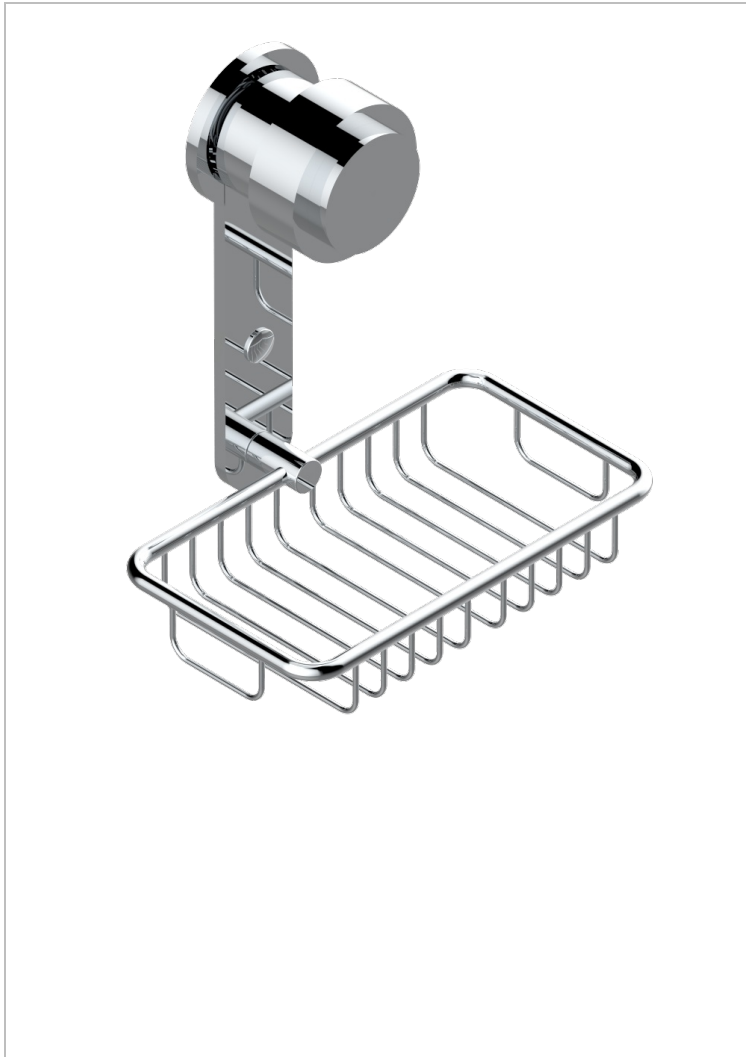

# DIPLOMATE SMOOTH RINGS

U4A-620

Net soap dish with flange, 160 x 95 mm

## CHARACTERISTIC

- Diplomate Smooth rings
- Net soap dish with flange, 160 x 95 mm