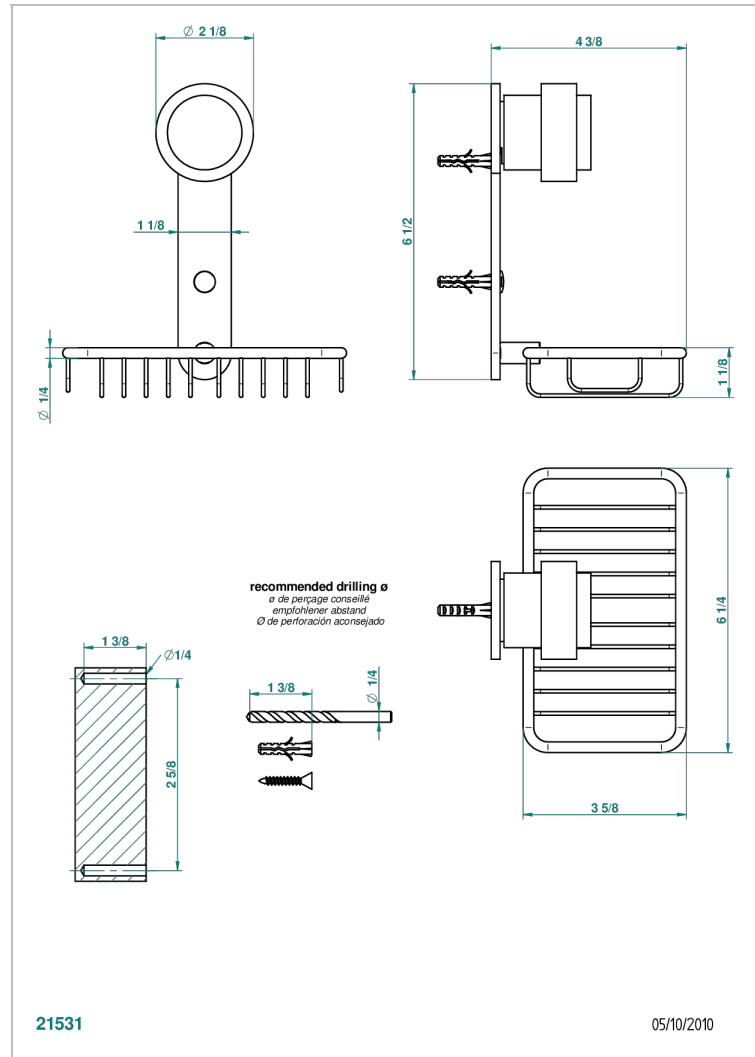

# DIPLOMATE SMOOTH RINGS

U4A-620

Net soap dish with flange, 160 x 95 mm

## CHARACTERISTIC

- Diplomate Smooth rings
- Net soap dish with flange, 160 x 95 mm